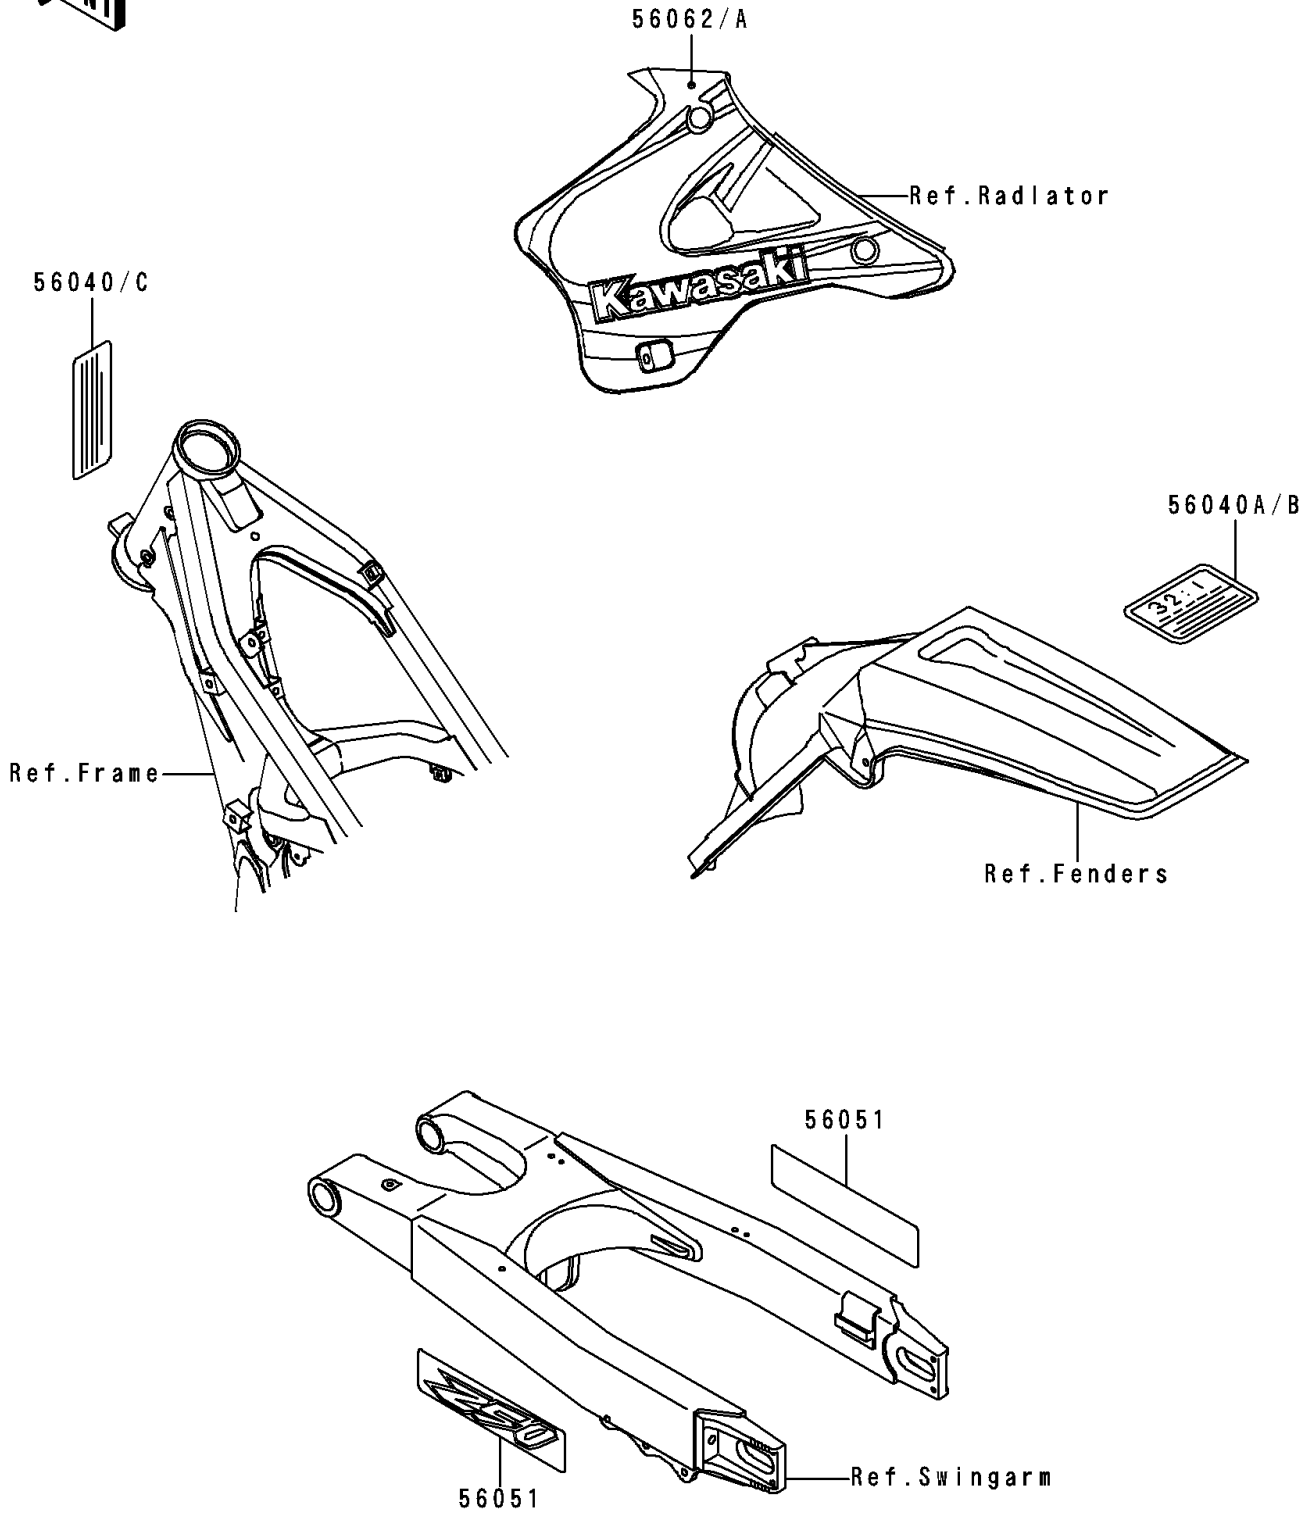

1998 KX250 PARTS DIAGRAM

Labels

F 2860

1998 KX250 PARTS LIST

Labels

ITEM NAME	PART NUMBER	QUANTITY
LABEL-WARNING,NOISE (Ref # 56040)	56040-1101	1
LABEL-WARNING,GASOLINE/OIL (Ref # 56040A)	56040-1129	1
LABEL-WARNING,GASOLINE/OIL (Ref # 56040B)	56040-1306	1
LABEL-WARNING,WARRANTY (Ref # 56040C)	56040-1335	1
MARK,SWING ARM,250 (Ref # 56051)	56051-1663	2
PATTERN,SHROUD,LH (Ref # 56062)	56062-1164	1
PATTERN,SHROUD,RH (Ref # 56062A)	56062-1165	1