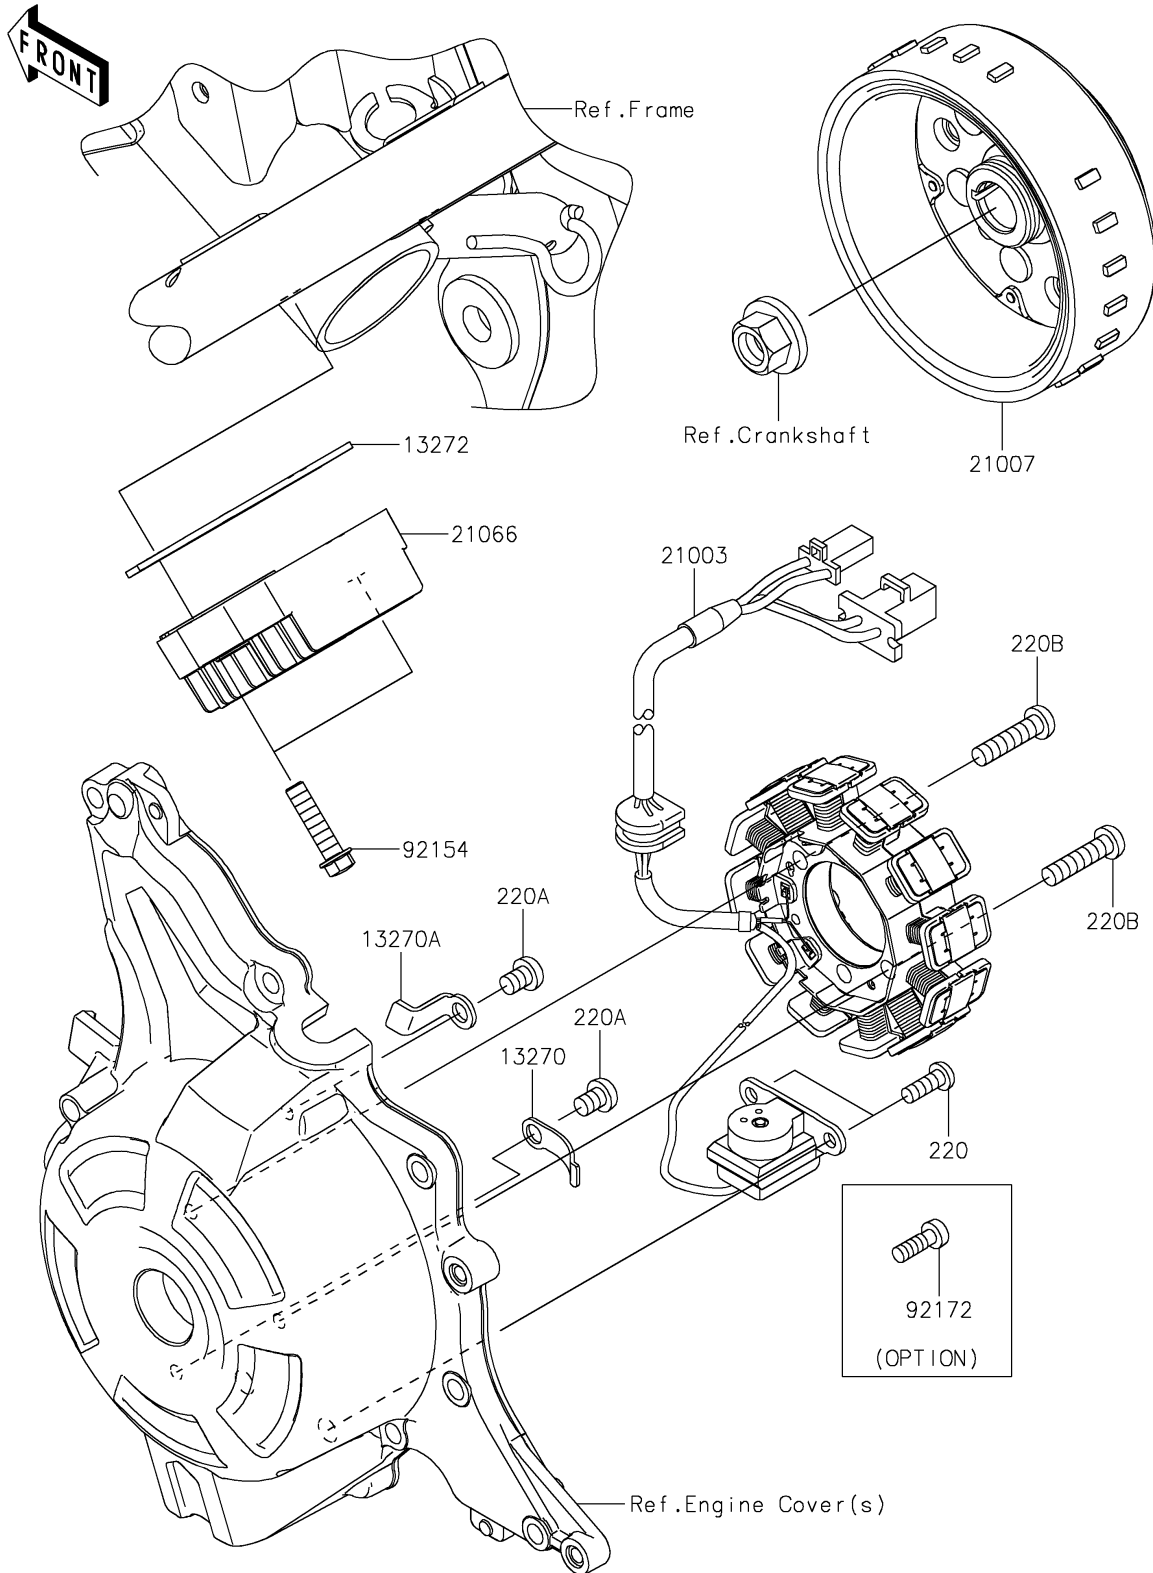

2021 Z125 PRO PARTS DIAGRAM

Generator

E1810

2021 Z125 PRO PARTS LIST

Generator

ITEM NAME	PART NUMBER	QUANTITY
PLATE (Ref # 13270)	13270-1754	1
PLATE (Ref # 13270A)	13270-1961	1
PLATE (Ref # 13272)	13272-2088	1
STATOR (Ref # 21003)	21003-0170	1
ROTOR (Ref # 21007)	21007-0631	1
REGULATOR-VOLTAGE (Ref # 21066)	21066-0764	1
SCREW-PAN-CROS,5X14 (Ref # 220)	220AA0514	2
SCREW-PAN-CROS,6X8 (Ref # 220A)	220AA0608	2
SCREW-PAN-CROS,6X25 (Ref # 220B)	220AA0625	2
BOLT,FLANGED,6X25 (Ref # 92154)	92154-2273	2
SCREW,5X14 (Ref # 92172)	92172-1077	2