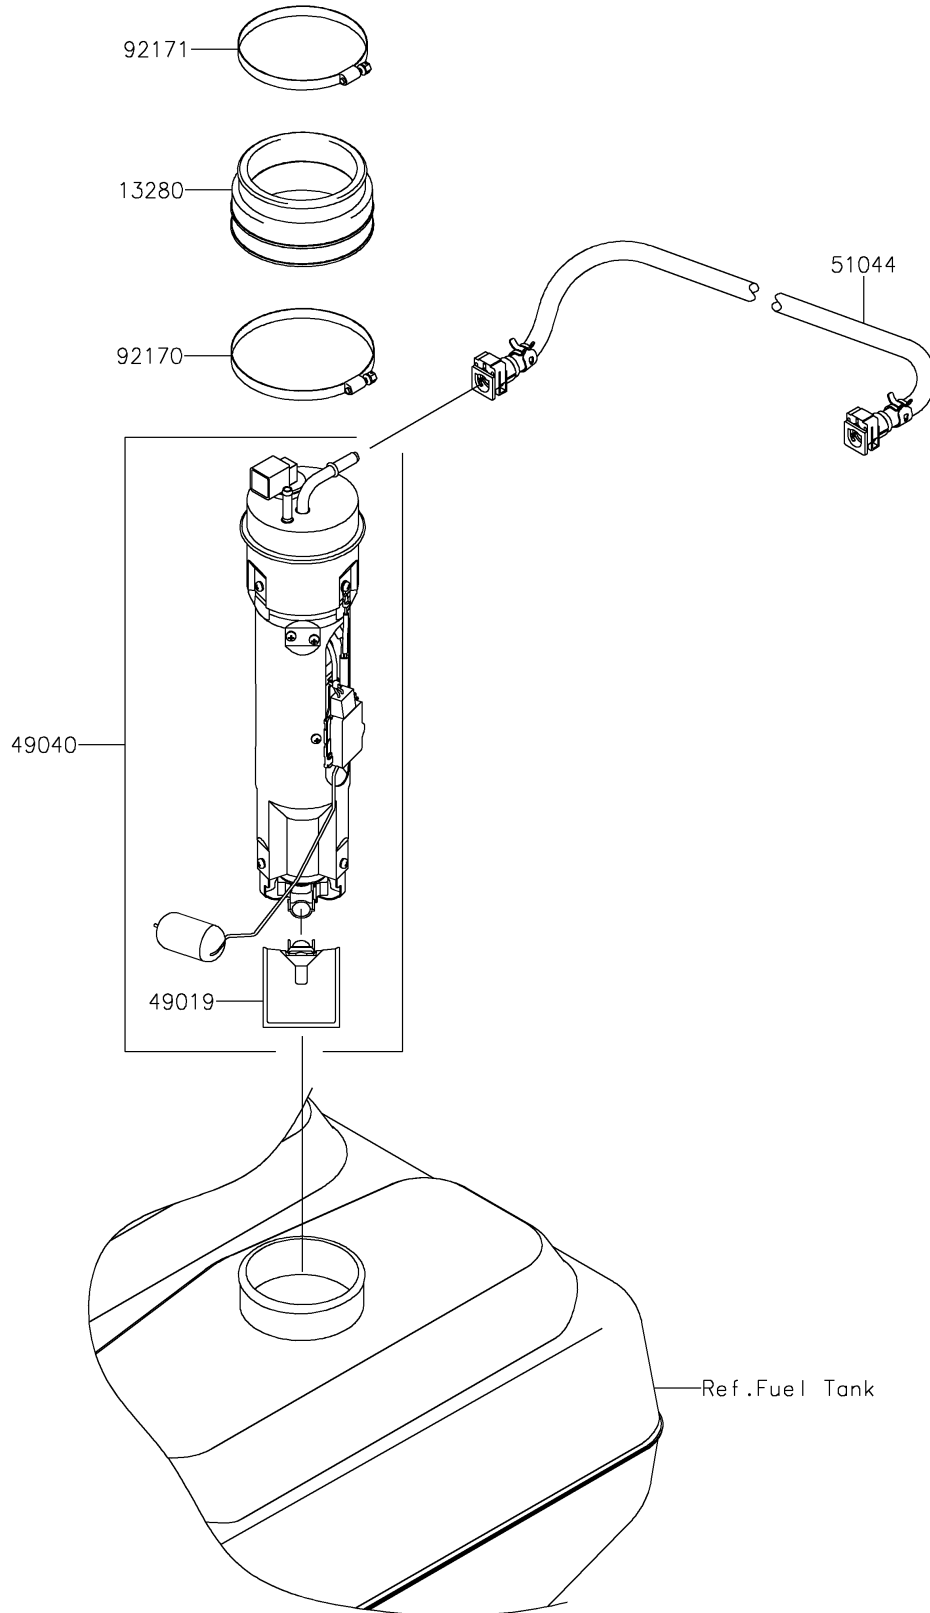

2021 JET SKI® ULTRA® 310R PARTS DIAGRAM

Fuel Pump

E1520

2021 JET SKI® ULTRA® 310R PARTS LIST

Fuel Pump

ITEM NAME	PART NUMBER	QUANTITY
HOLDER (Ref # 13280)	13280-0729	1
FILTER-FUEL (Ref # 49019)	49019-0022	1
PUMP-FUEL (Ref # 49040)	49040-0748	1
TUBE-ASSY,FUEL (Ref # 51044)	51044-0934	1
CLAMP (Ref # 92170)	92170-3760	1
CLAMP (Ref # 92171)	92171-3716	1