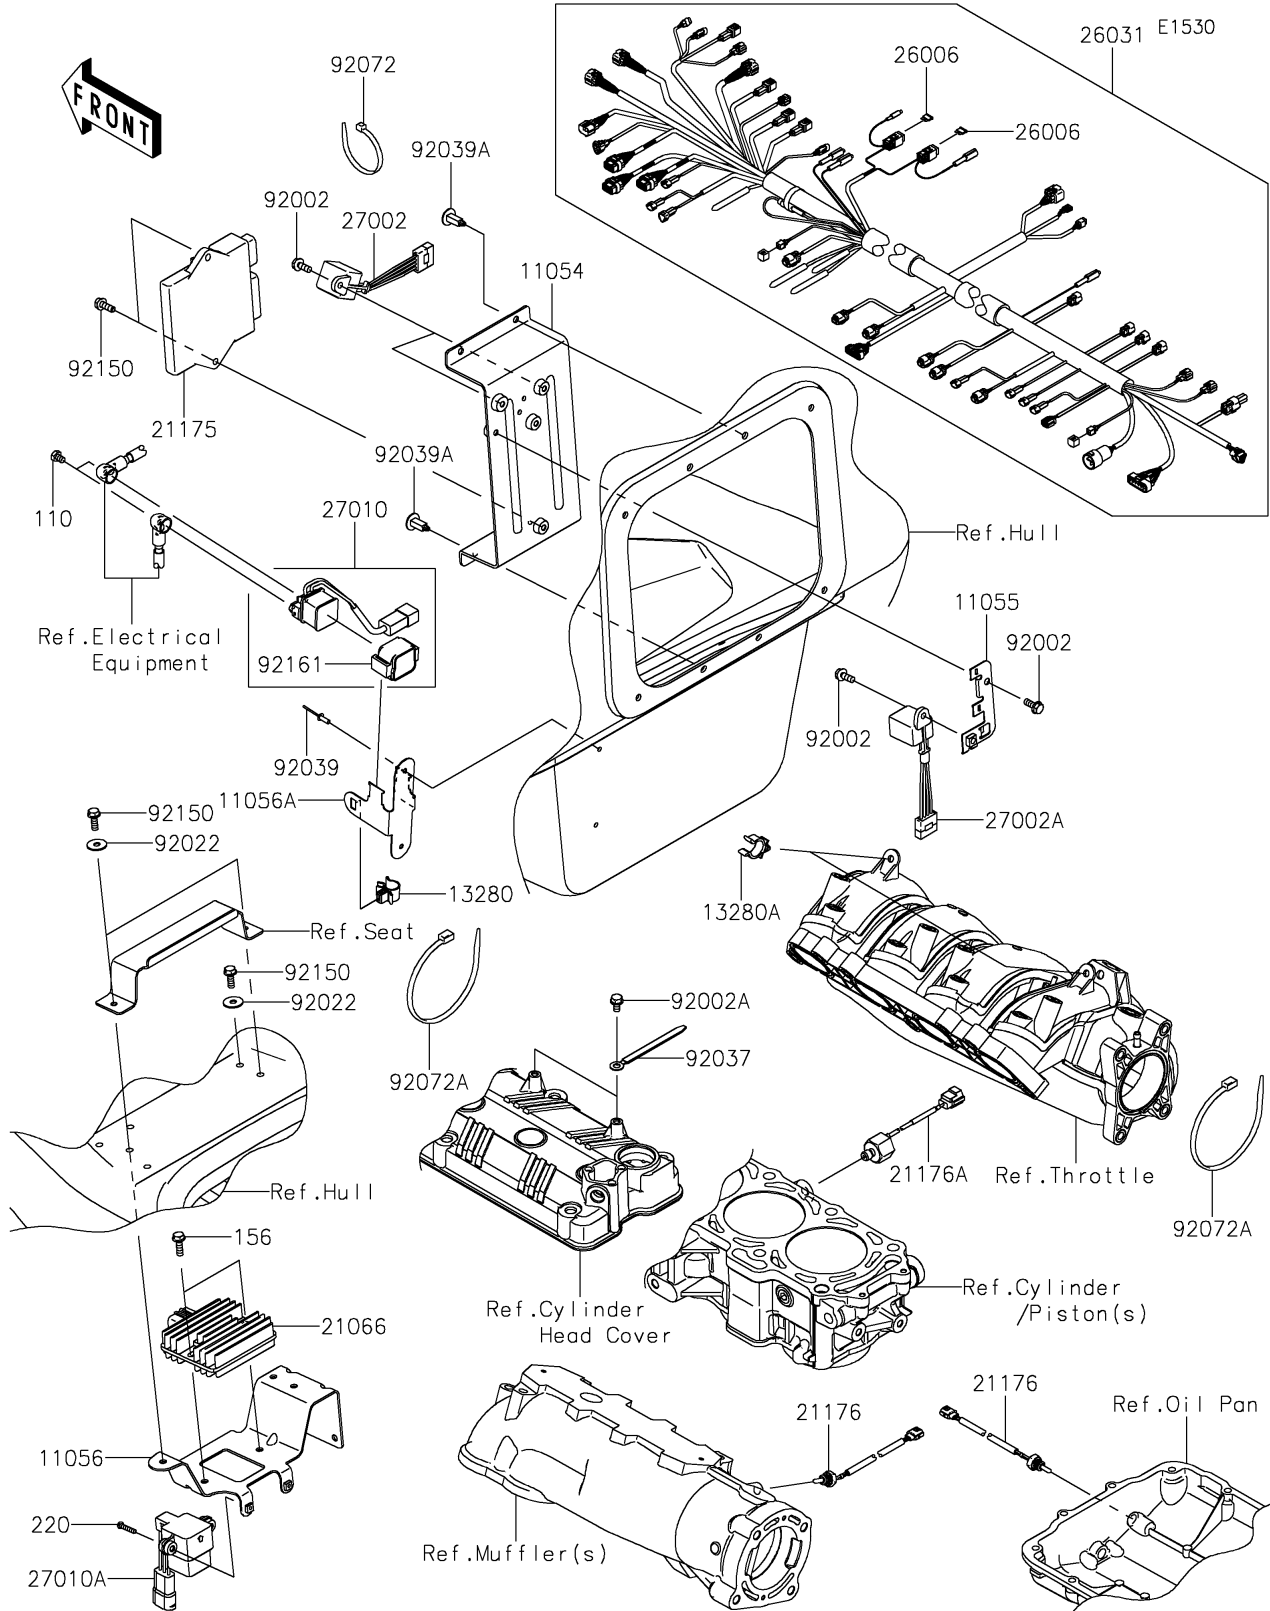

# 2021 JET SKI® ULTRA® 310R PARTS DIAGRAM

## Fuel Injection

### Fuel Injection

ITEM NAME	PART NUMBER	QUANTITY
BOLT,6X8 (Ref # 110)	110R0608	2
BRACKET,ECU&RELAY (Ref # 11054)	11054-3743	1
BRACKET,FUSE (Ref # 11055)	11055-3713	1
BRACKET,REGULATOR&VDS (Ref # 11056)	11056-3702	1
BRACKET,SWITCH (Ref # 11056A)	11056-3855	1
HOLDER (Ref # 13280)	13280-0789	1
HOLDER,HARNESS (Ref # 13280A)	13280-3760	2
BOLT-WP,6X20 (Ref # 156)	156R0620	2
REGULATOR-VOLTAGE (Ref # 21066)	21066-3718	1
CONTROL UNIT-ELECTRONIC (Ref # 21175)	21175-1556	1
SENSOR,TEMP (Ref # 21176)	21176-0741	2
SENSOR,KNOCK (Ref # 21176A)	21176-0770	1
SCREW-PAN-CROS,4X20 (Ref # 220)	220R0420	2
FUSE,MINI BLADE,20A,YELLOW (Ref # 26006)	26006-3704	2
HARNESS,MAIN (Ref # 26031)	26031-1698	1
RELAY-ASSY (Ref # 27002)	27002-3703	2
RELAY-ASSY (Ref # 27002A)	27002-3704	1
SWITCH (Ref # 27010)	27010-0710	1
SWITCH,VDS (Ref # 27010A)	27010-3785	1
BOLT,6X16 (Ref # 92002)	92002-3728	4
BOLT,6X12 (Ref # 92002A)	92002-3763	2
WASHER,6.5X20X1.5 (Ref # 92022)	92022-3710	3
CLAMP,L=100 (Ref # 92037)	92037-3736	2
RIVET (Ref # 92039)	92039-3714	2
RIVET (Ref # 92039A)	92039-3788	4
BAND,L=188.85 (Ref # 92072)	92072-0105	1
BAND,L=372.24 (Ref # 92072A)	92072-3883	2
BOLT,6X18 (Ref # 92150)	92150-3729	5
DAMPER,SWITCH (Ref # 92161)	92161-1625	1