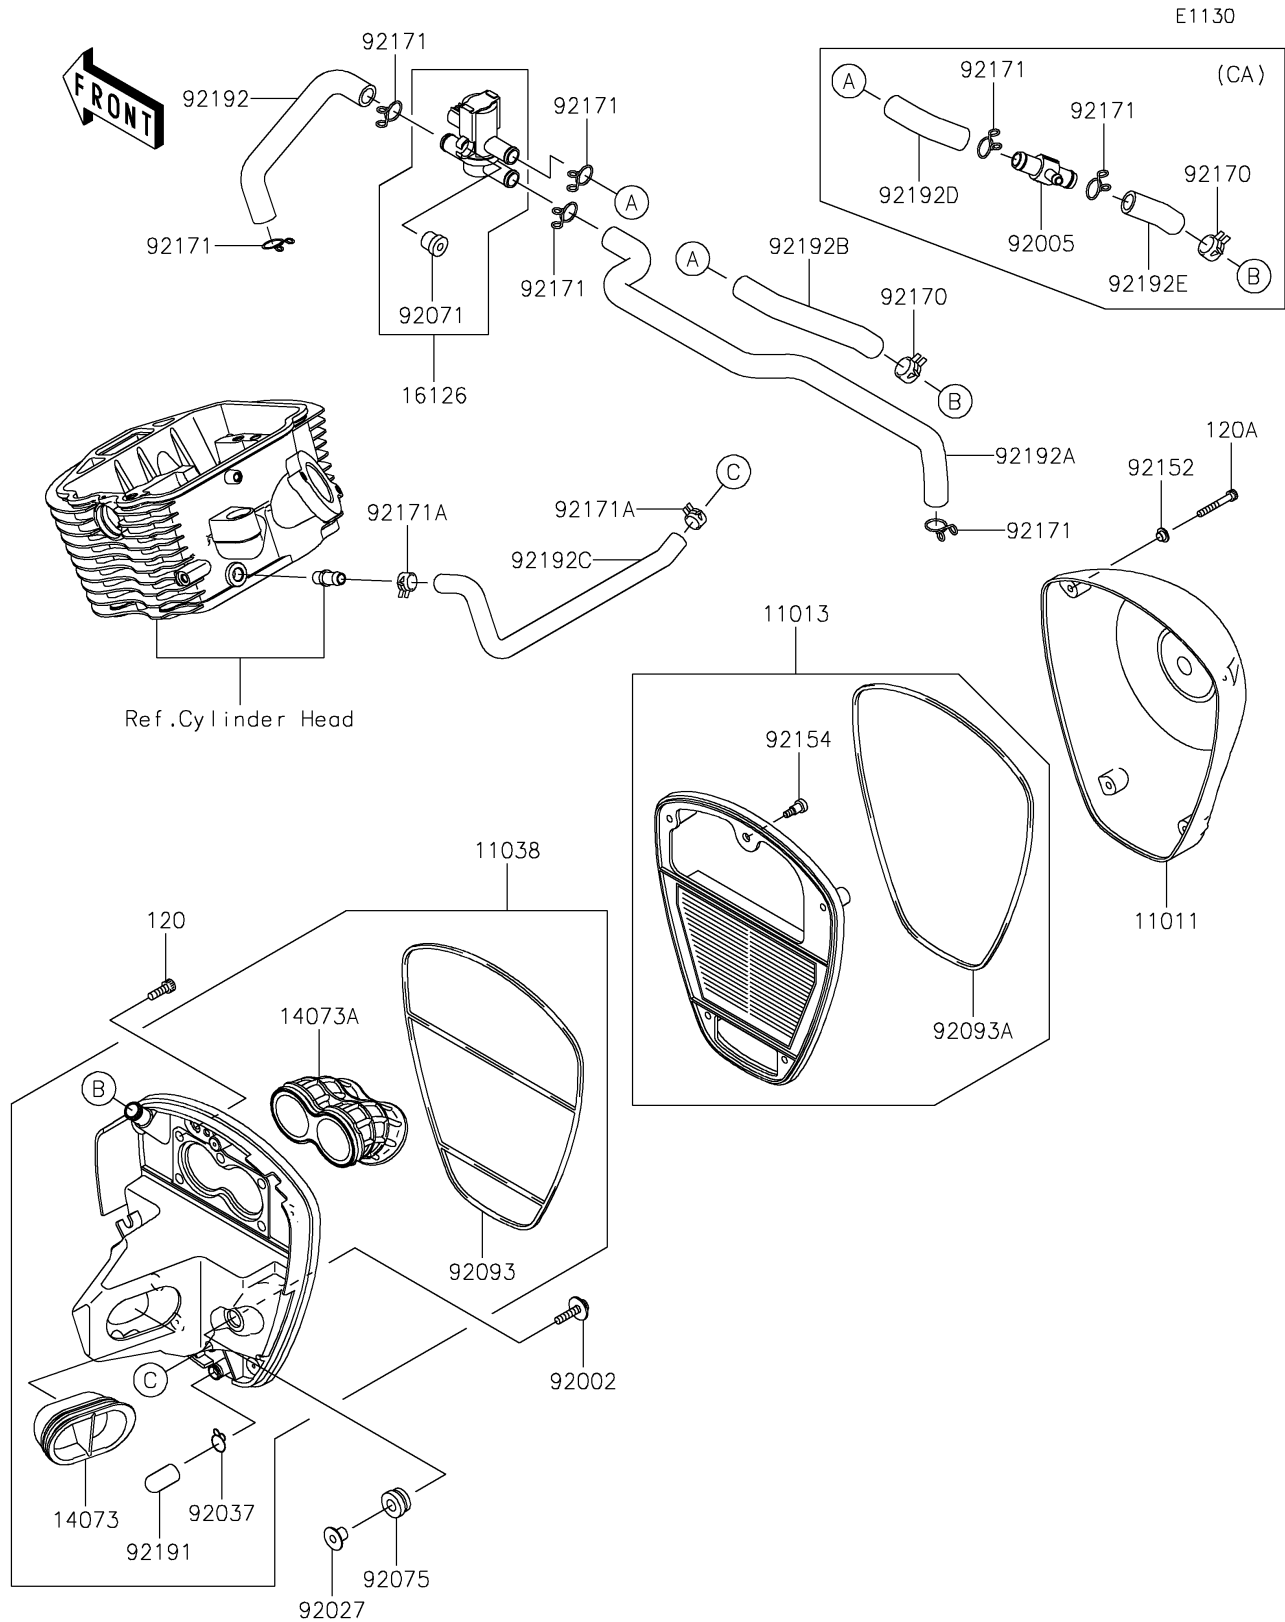

# 2021 VULCAN® 900 CLASSIC PARTS DIAGRAM

## 2021 VULCAN® 900 CLASSIC PARTS LIST

### Air Cleaner

ITEM NAME	PART NUMBER	QUANTITY
CASE-AIR FILTER (Ref # 11011)	11011-0142	1
ELEMENT-AIR FILTER (Ref # 11013)	11013-0015	1
CASE-ASSY-AIR FILTER (Ref # 11038)	11038-0015	1
BOLT-SOCKET,6X18 (Ref # 120)	120CA0618	5
BOLT-SOCKET,5X35 (Ref # 120A)	120CC0535	4
DUCT,INTAKE (Ref # 14073)	14073-0103	1
DUCT,THROTTLE BODY (Ref # 14073A)	14073-0104	1
VALVE (Ref # 16126)	16126-0022	1
BOLT,6X25 (Ref # 92002)	92002-1135	2
COLLAR,L=12 (Ref # 92027)	92027-1062	2
CLAMP,14.5MM (Ref # 92037)	92037-1900	1
GROMMET (Ref # 92071)	92071-0026	1
DAMPER,RUBBER (Ref # 92075)	92075-1123	2
SEAL (Ref # 92093)	92093-0054	1
SEAL (Ref # 92093A)	92093-0057	1
COLLAR (Ref # 92152)	92152-0451	4
BOLT,SOCKET,5X16.5 (Ref # 92154)	92154-0120	1
CLAMP (Ref # 92170)	92170-1989	1
CLAMP (Ref # 92171A)	92171-1441	2
TUBE (Ref # 92191)	92191-1704	1
TUBE,ASV-FR HEAD (Ref # 92192)	92192-0266	1
TUBE,ASV-RR HEAD (Ref # 92192A)	92192-0267	1
TUBE,BLOWBY (Ref # 92192C)	92192-0269	1