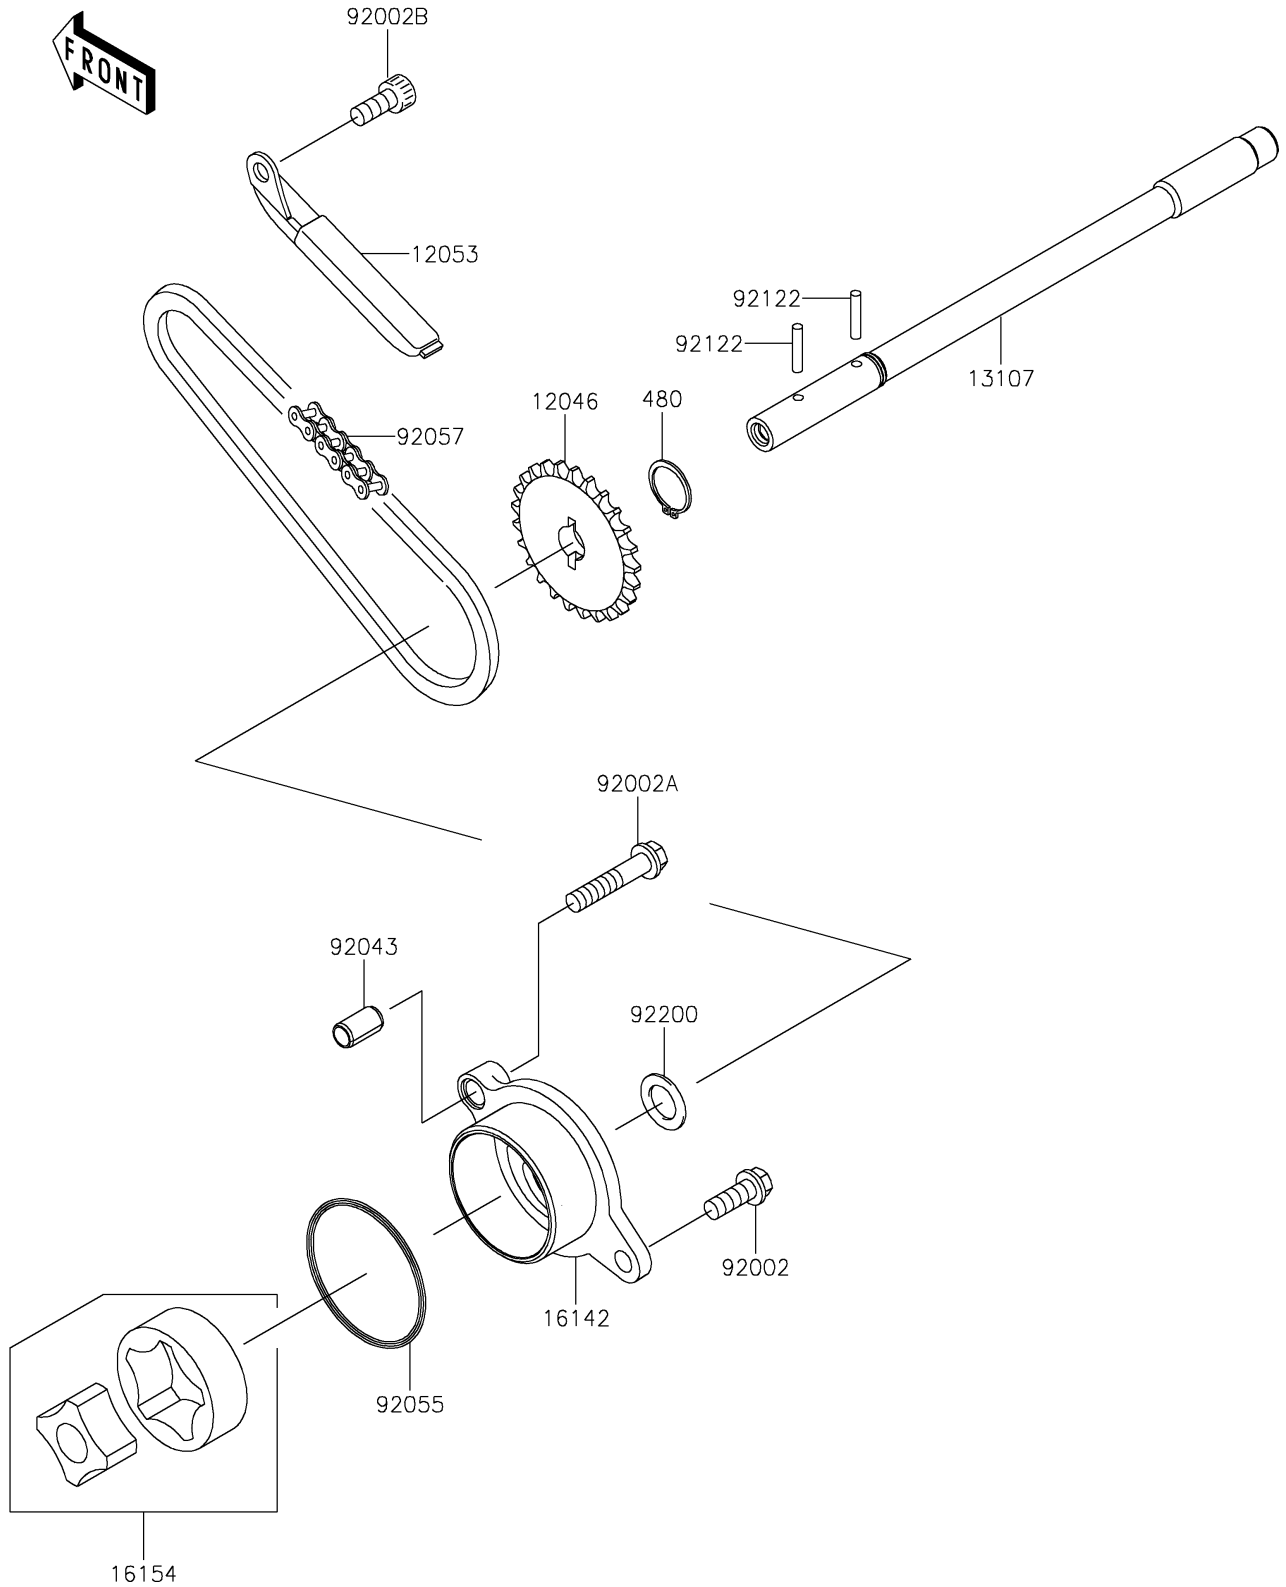

2021 VULCAN® 900 CLASSIC PARTS DIAGRAM

Oil Pump

E1712

2021 VULCAN® 900 CLASSIC PARTS LIST

Oil Pump

ITEM NAME	PART NUMBER	QUANTITY
SPROCKET,24T (Ref # 12046)	12046-0045	1
GUIDE-CHAIN (Ref # 12053)	12053-0070	1
SHAFT (Ref # 13107)	13107-0116	1
COVER-PUMP,OIL (Ref # 16142)	16142-0028	1
ROTOR-PUMP,40.56X18 (Ref # 16154)	16154-1056	1
CIRCLIP-TYPE-C,11MM (Ref # 480)	480J1100	1
BOLT,6X16 (Ref # 92002)	92002-1439	1
BOLT,6X30 (Ref # 92002A)	92002-1534	1
BOLT,SOCKET,6X14 (Ref # 92002B)	92002-1592	1
PIN,6.2X8X14 (Ref # 92043)	92043-1263	1
RING-O,44.7X2.4 (Ref # 92055)	92055-1279	1
CHAIN,DID 25H,54LE (Ref # 92057)	92057-0113	1
ROLLER,3X15.8 (Ref # 92122)	92122-1126	2
WASHER (Ref # 92200)	92200-1009	1