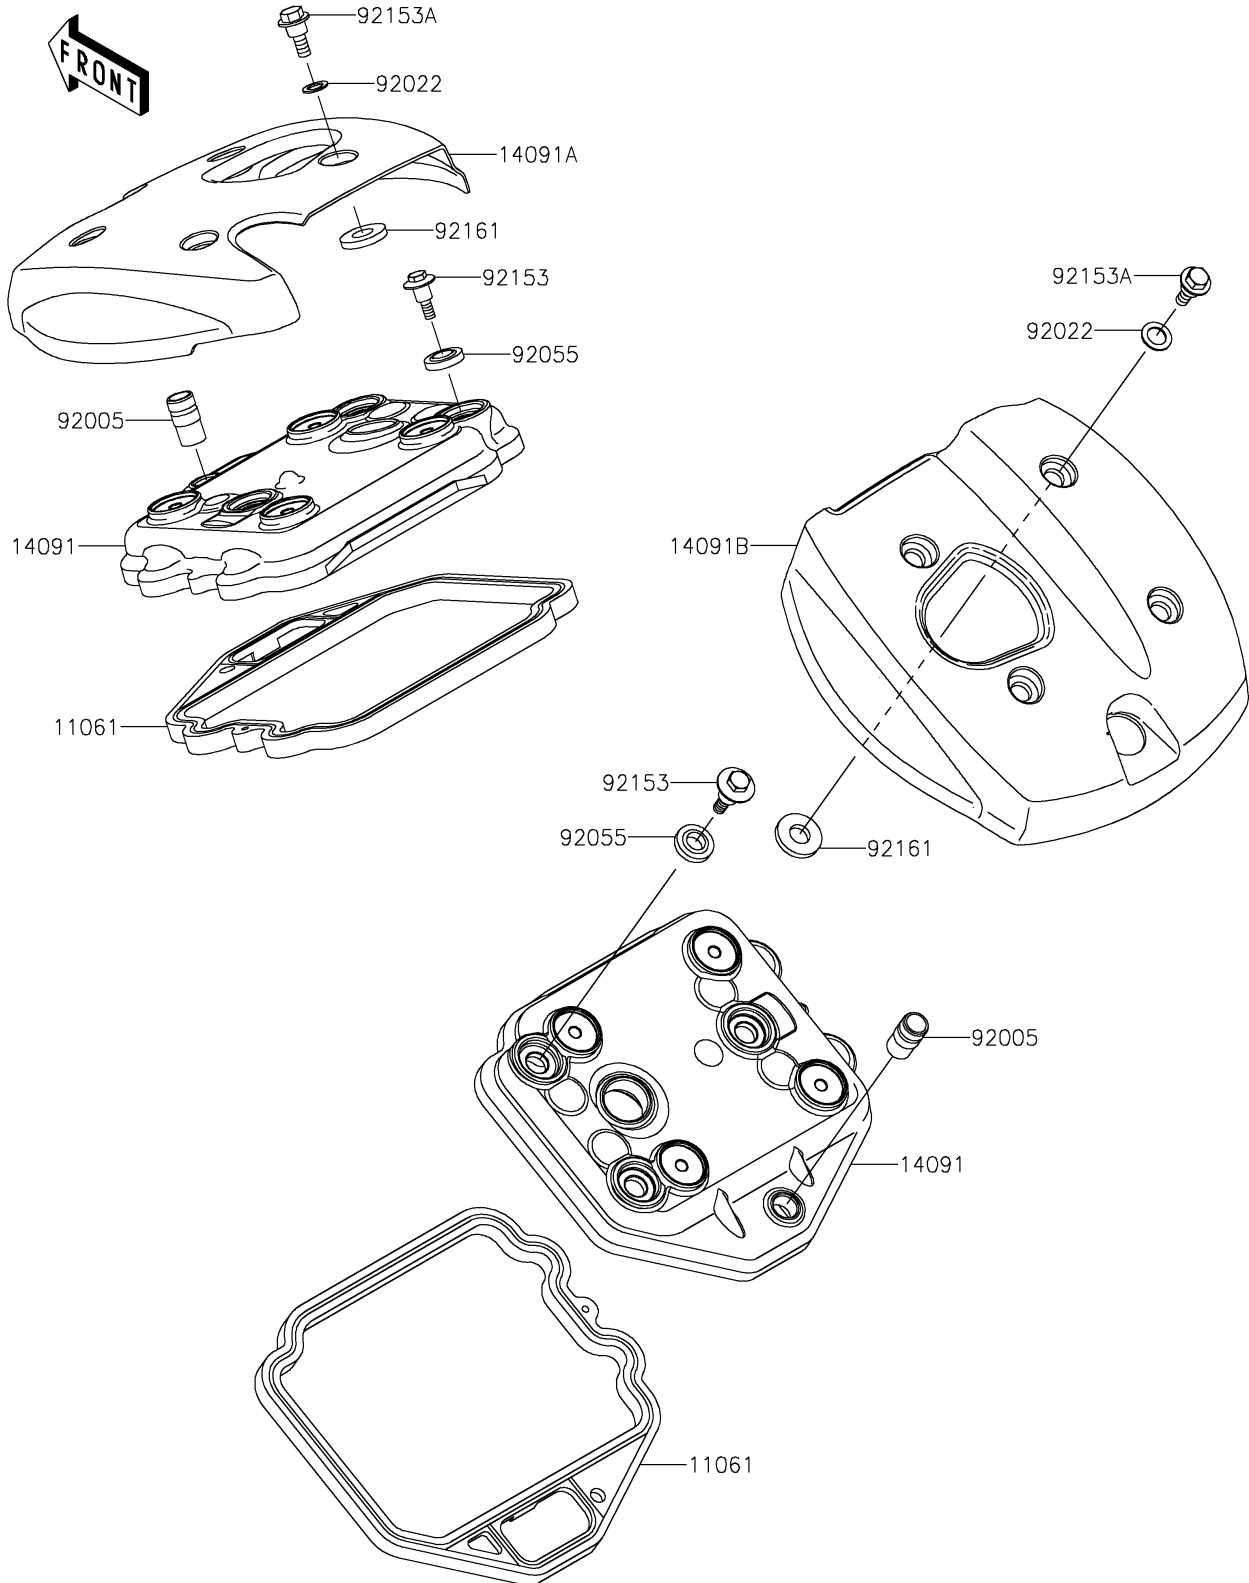

2021 VULCAN® 900 CLASSIC LT PARTS DIAGRAM

Cylinder Head Cover

E1112

2021 VULCAN® 900 CLASSIC LT PARTS LIST

Cylinder Head Cover

| ITEM NAME | PART NUMBER | QUANTITY |
|--------------------------------------|-------------|----------|
| GASKET,HEAD COVER (Ref # 11061) | 11061-0261 | 2 |
| COVER,HEAD (Ref # 14091) | 14091-0506 | 2 |
| COVER,TOP,FR (Ref # 14091A) | 14091-0507 | 1 |
| COVER,TOP,RR (Ref # 14091B) | 14091-0508 | 1 |
| FITTING (Ref # 92005) | 92005-0052 | 2 |
| WASHER,10.2X16X1 (Ref # 92022) | 92022-1829 | 8 |
| RING-O,HEAD COVER BOLT (Ref # 92055) | 92055-1352 | 6 |
| BOLT,HEAD COVER (Ref # 92153) | 92153-0793 | 6 |
| BOLT,FLANGED,6X19 (Ref # 92153A) | 92153-1400 | 8 |
| DAMPER (Ref # 92161) | 92161-0366 | 8 |