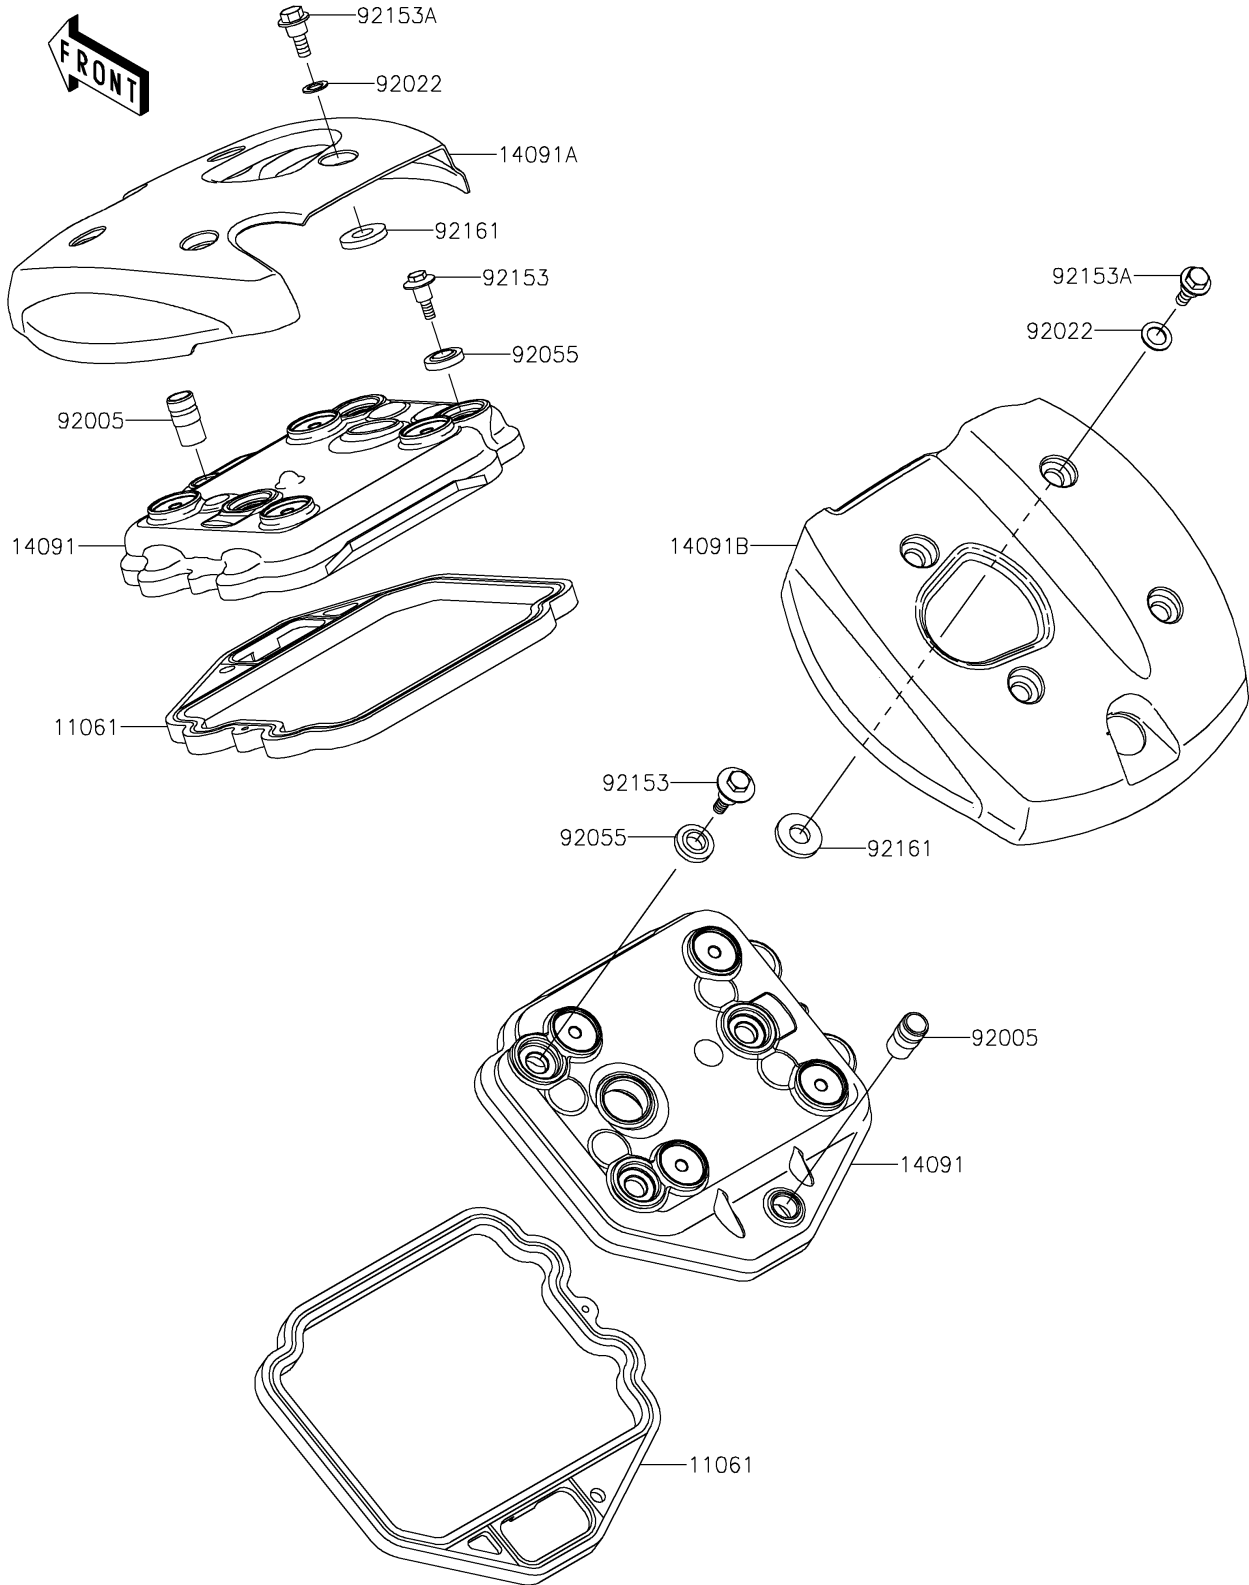

# 2021 VULCAN<sup>®</sup> 900 CLASSIC LT PARTS DIAGRAM

Cylinder Head Cover

E1112

## 2021 VULCAN® 900 CLASSIC LT PARTS LIST

### Cylinder Head Cover

ITEM NAME	PART NUMBER	QUANTITY
GASKET,HEAD COVER (Ref # 11061)	11061-0261	2
COVER,HEAD (Ref # 14091)	14091-0506	2
COVER,TOP,FR (Ref # 14091A)	14091-0507	1
COVER,TOP,RR (Ref # 14091B)	14091-0508	1
FITTING (Ref # 92005)	92005-0052	2
WASHER,10.2X16X1 (Ref # 92022)	92022-1829	8
RING-O,HEAD COVER BOLT (Ref # 92055)	92055-1352	6
BOLT,HEAD COVER (Ref # 92153)	92153-0793	6
BOLT,FLANGED,6X19 (Ref # 92153A)	92153-1400	8
DAMPER (Ref # 92161)	92161-0366	8