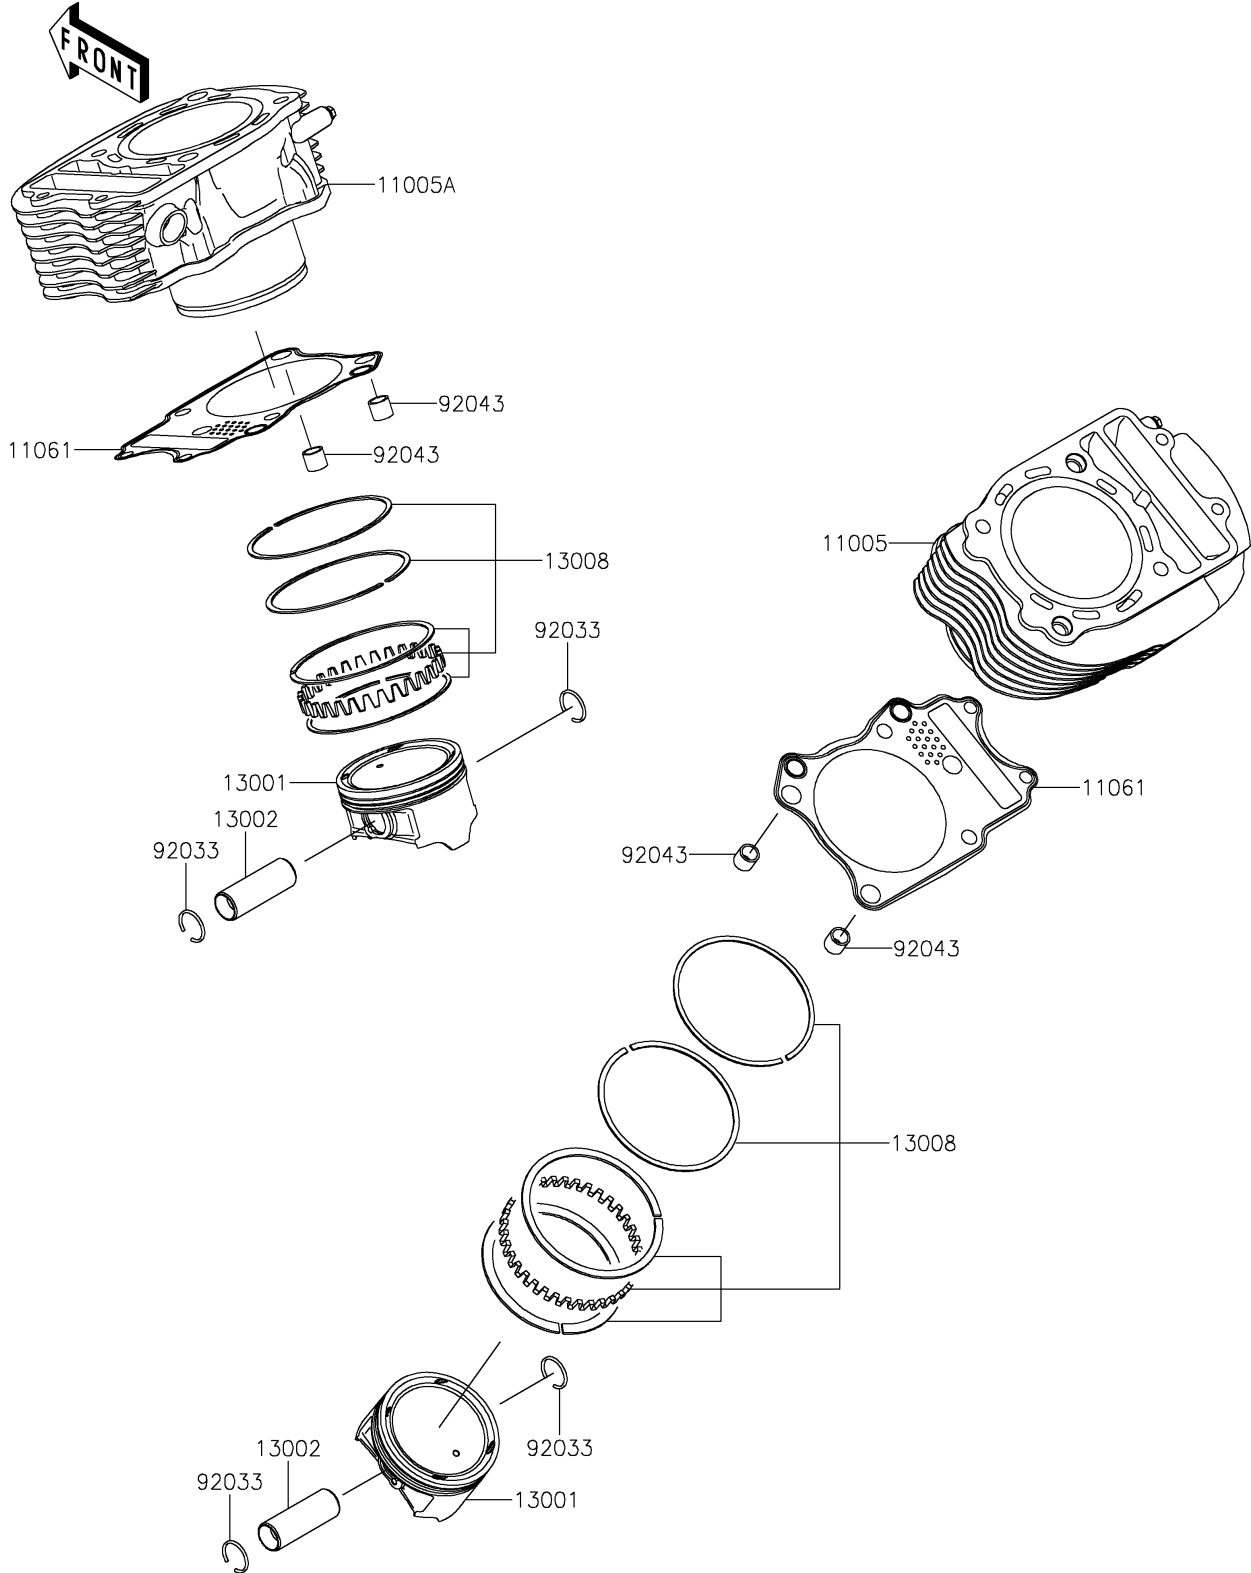

2021 VULCAN® 900 CLASSIC LT PARTS DIAGRAM

Cylinder/Piston(s)

E1120

2021 VULCAN® 900 CLASSIC LT PARTS LIST

Cylinder/Piston(s)

ITEM NAME	PART NUMBER	QUANTITY
CYLINDER-ENGINE,RR (Ref # 11005)	11005-0687	1
CYLINDER-ENGINE,FR (Ref # 11005A)	11005-0689	1
GASKET,CYLINDER BASE (Ref # 11061)	11061-0284	2
PISTON-ENGINE (Ref # 13001)	13001-0067	2
PIN-PISTON (Ref # 13002)	13002-0011	2
RING-SET-PISTON (Ref # 13008)	13008-0021	2
RING-SNAP (Ref # 92033)	92033-1188	4
PIN,11X14X12.3 (Ref # 92043)	92043-1266	4