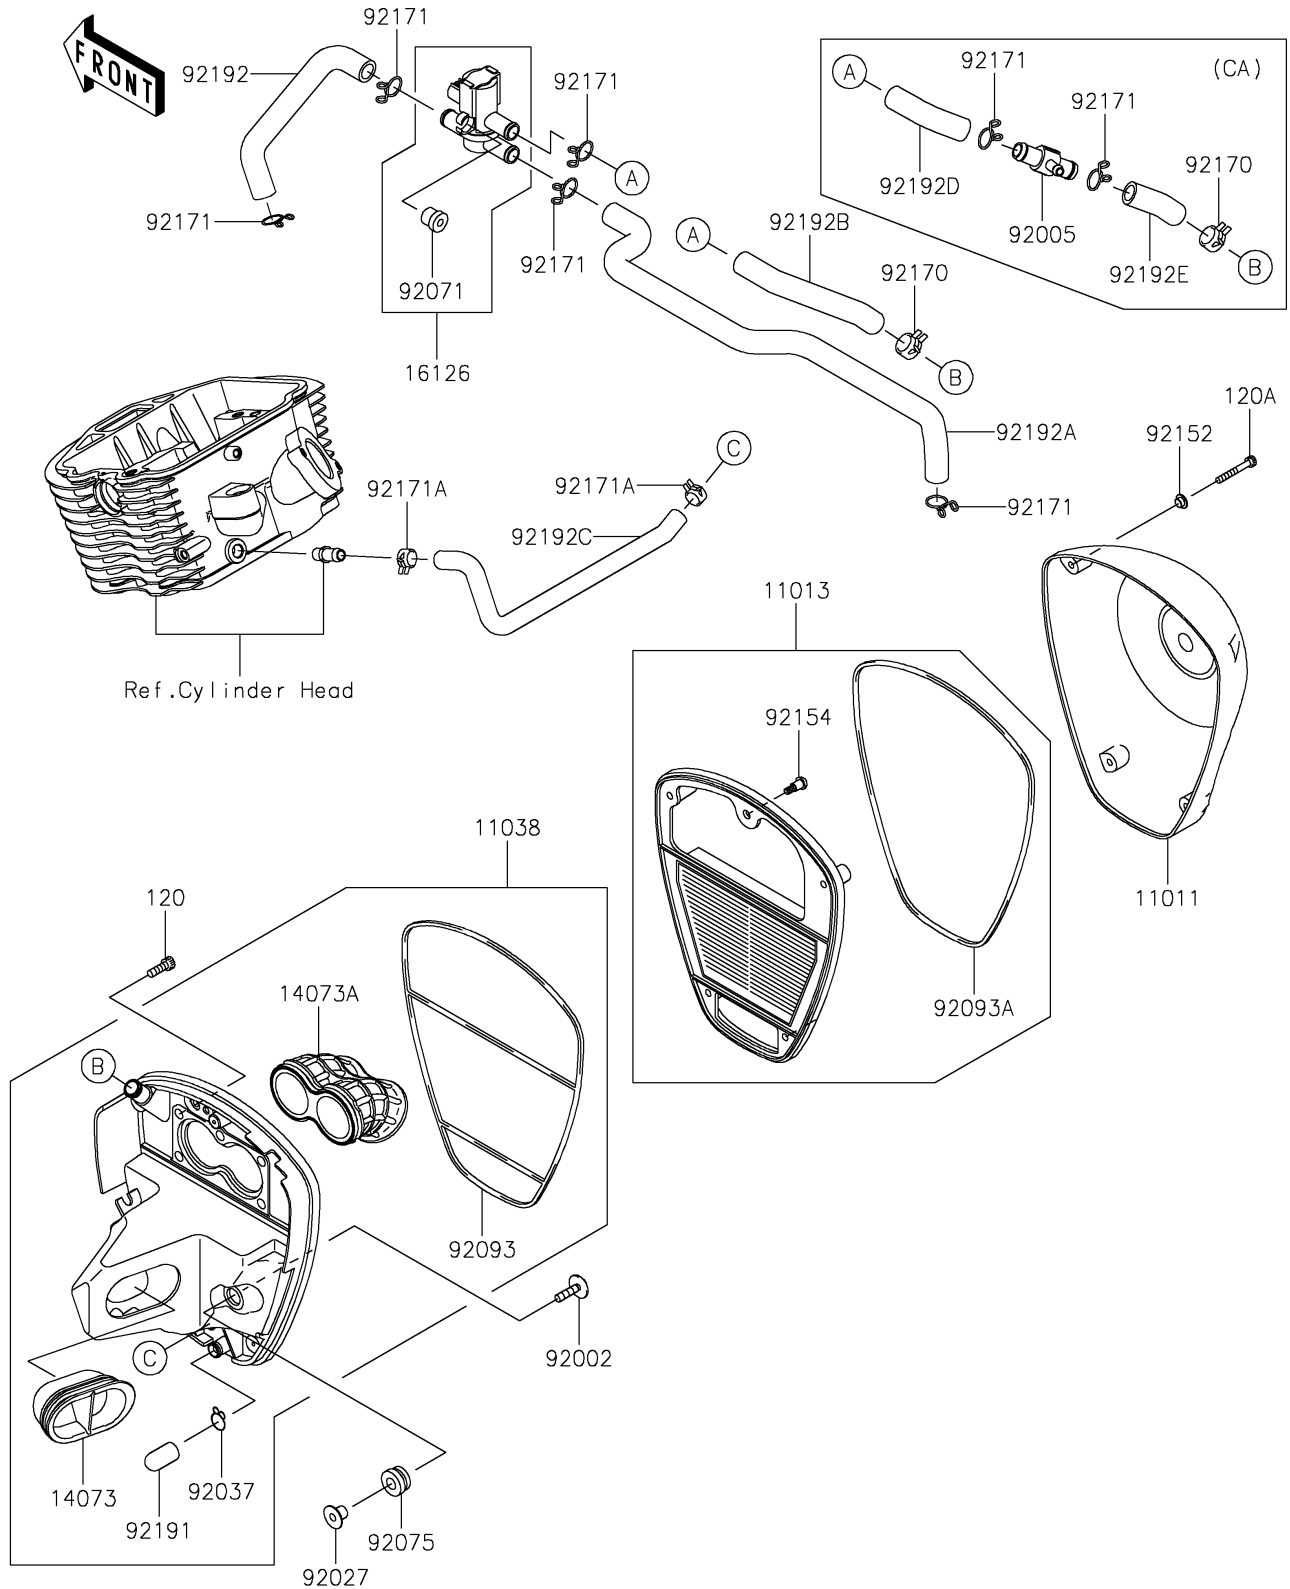

2021 VULCAN® 900 CLASSIC LT PARTS DIAGRAM

Air Cleaner

E1130

2021 VULCAN® 900 CLASSIC LT PARTS LIST

Air Cleaner

ITEM NAME	PART NUMBER	QUANTITY
CASE-AIR FILTER (Ref # 11011)	11011-0080	1
ELEMENT-AIR FILTER (Ref # 11013)	11013-0015	1
CASE-ASSY-AIR FILTER (Ref # 11038)	11038-0015	1
BOLT-SOCKET,6X18 (Ref # 120)	120CA0618	5
BOLT-SOCKET,5X35 (Ref # 120A)	120CC0535	4
DUCT,INTAKE (Ref # 14073)	14073-0103	1
DUCT,THROTTLE BODY (Ref # 14073A)	14073-0104	1
VALVE (Ref # 16126)	16126-0022	1
BOLT,6X25 (Ref # 92002)	92002-1135	2
COLLAR,L=12 (Ref # 92027)	92027-1062	2
CLAMP,14.5MM (Ref # 92037)	92037-1900	1
GROMMET (Ref # 92071)	92071-0026	1
DAMPER,RUBBER (Ref # 92075)	92075-1123	2
SEAL (Ref # 92093)	92093-0054	1
SEAL (Ref # 92093A)	92093-0057	1
COLLAR (Ref # 92152)	92152-0451	4
BOLT,SOCKET,5X16.5 (Ref # 92154)	92154-0120	1
CLAMP (Ref # 92170)	92170-1989	1
CLAMP (Ref # 92171A)	92171-1441	2
TUBE (Ref # 92191)	92191-1704	1
TUBE,ASV-FR HEAD (Ref # 92192)	92192-0266	1
TUBE,ASV-RR HEAD (Ref # 92192A)	92192-0267	1
TUBE,BLOWBY (Ref # 92192C)	92192-0269	1