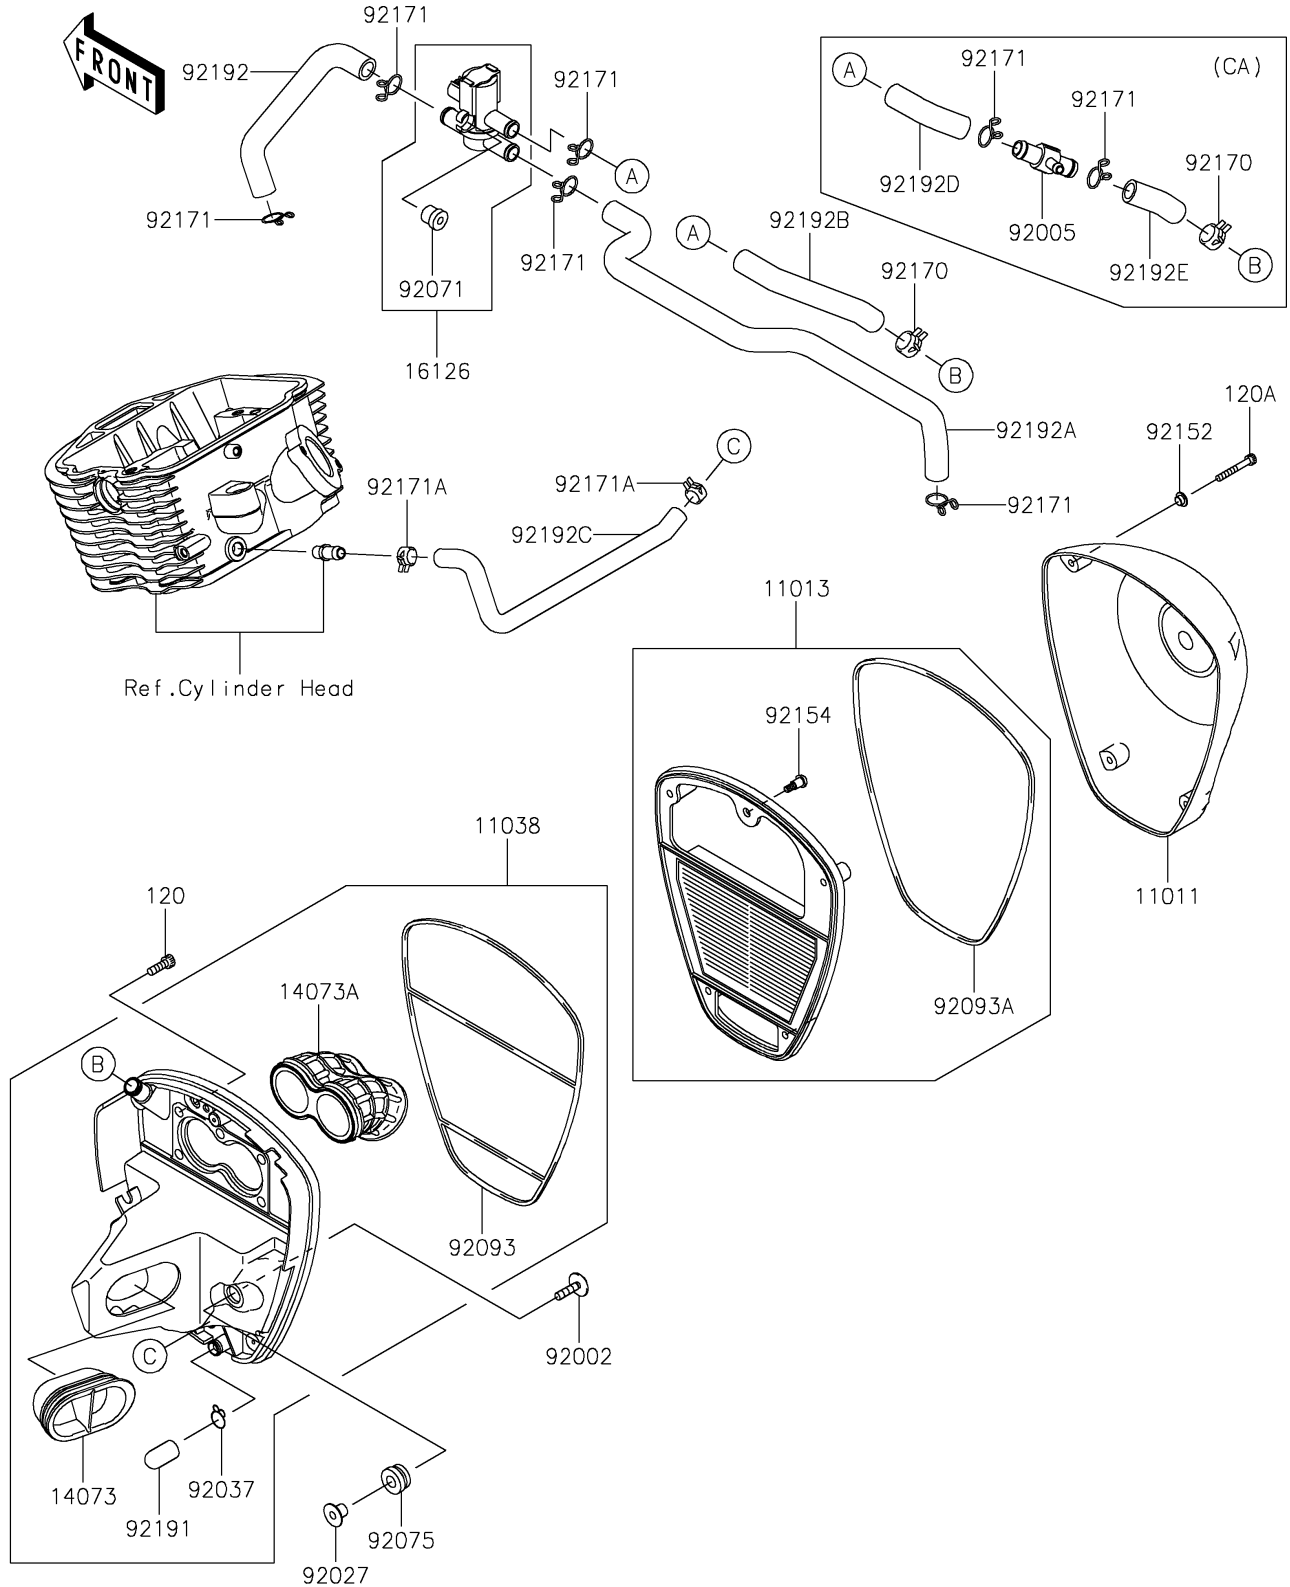

# 2021 VULCAN® 900 CLASSIC LT PARTS DIAGRAM

## Air Cleaner

E1130

## 2021 VULCAN® 900 CLASSIC LT PARTS LIST

### Air Cleaner

| ITEM NAME                          | PART NUMBER | QUANTITY |
|------------------------------------|-------------|----------|
| CASE-AIR FILTER (Ref # 11011)      | 11011-0080  | 1        |
| ELEMENT-AIR FILTER (Ref # 11013)   | 11013-0015  | 1        |
| CASE-ASSY-AIR FILTER (Ref # 11038) | 11038-0015  | 1        |
| BOLT-SOCKET,6X18 (Ref # 120)       | 120CA0618   | 5        |
| BOLT-SOCKET,5X35 (Ref # 120A)      | 120CC0535   | 4        |
| DUCT,INTAKE (Ref # 14073)          | 14073-0103  | 1        |
| DUCT,THROTTLE BODY (Ref # 14073A)  | 14073-0104  | 1        |
| VALVE (Ref # 16126)                | 16126-0022  | 1        |
| BOLT,6X25 (Ref # 92002)            | 92002-1135  | 2        |
| COLLAR,L=12 (Ref # 92027)          | 92027-1062  | 2        |
| CLAMP,14.5MM (Ref # 92037)         | 92037-1900  | 1        |
| GROMMET (Ref # 92071)              | 92071-0026  | 1        |
| DAMPER,RUBBER (Ref # 92075)        | 92075-1123  | 2        |
| SEAL (Ref # 92093)                 | 92093-0054  | 1        |
| SEAL (Ref # 92093A)                | 92093-0057  | 1        |
| COLLAR (Ref # 92152)               | 92152-0451  | 4        |
| BOLT,SOCKET,5X16.5 (Ref # 92154)   | 92154-0120  | 1        |
| CLAMP (Ref # 92170)                | 92170-1989  | 1        |
| CLAMP (Ref # 92171A)               | 92171-1441  | 2        |
| TUBE (Ref # 92191)                 | 92191-1704  | 1        |
| TUBE,ASV-FR HEAD (Ref # 92192)     | 92192-0266  | 1        |
| TUBE,ASV-RR HEAD (Ref # 92192A)    | 92192-0267  | 1        |
| TUBE,BLOWBY (Ref # 92192C)         | 92192-0269  | 1        |