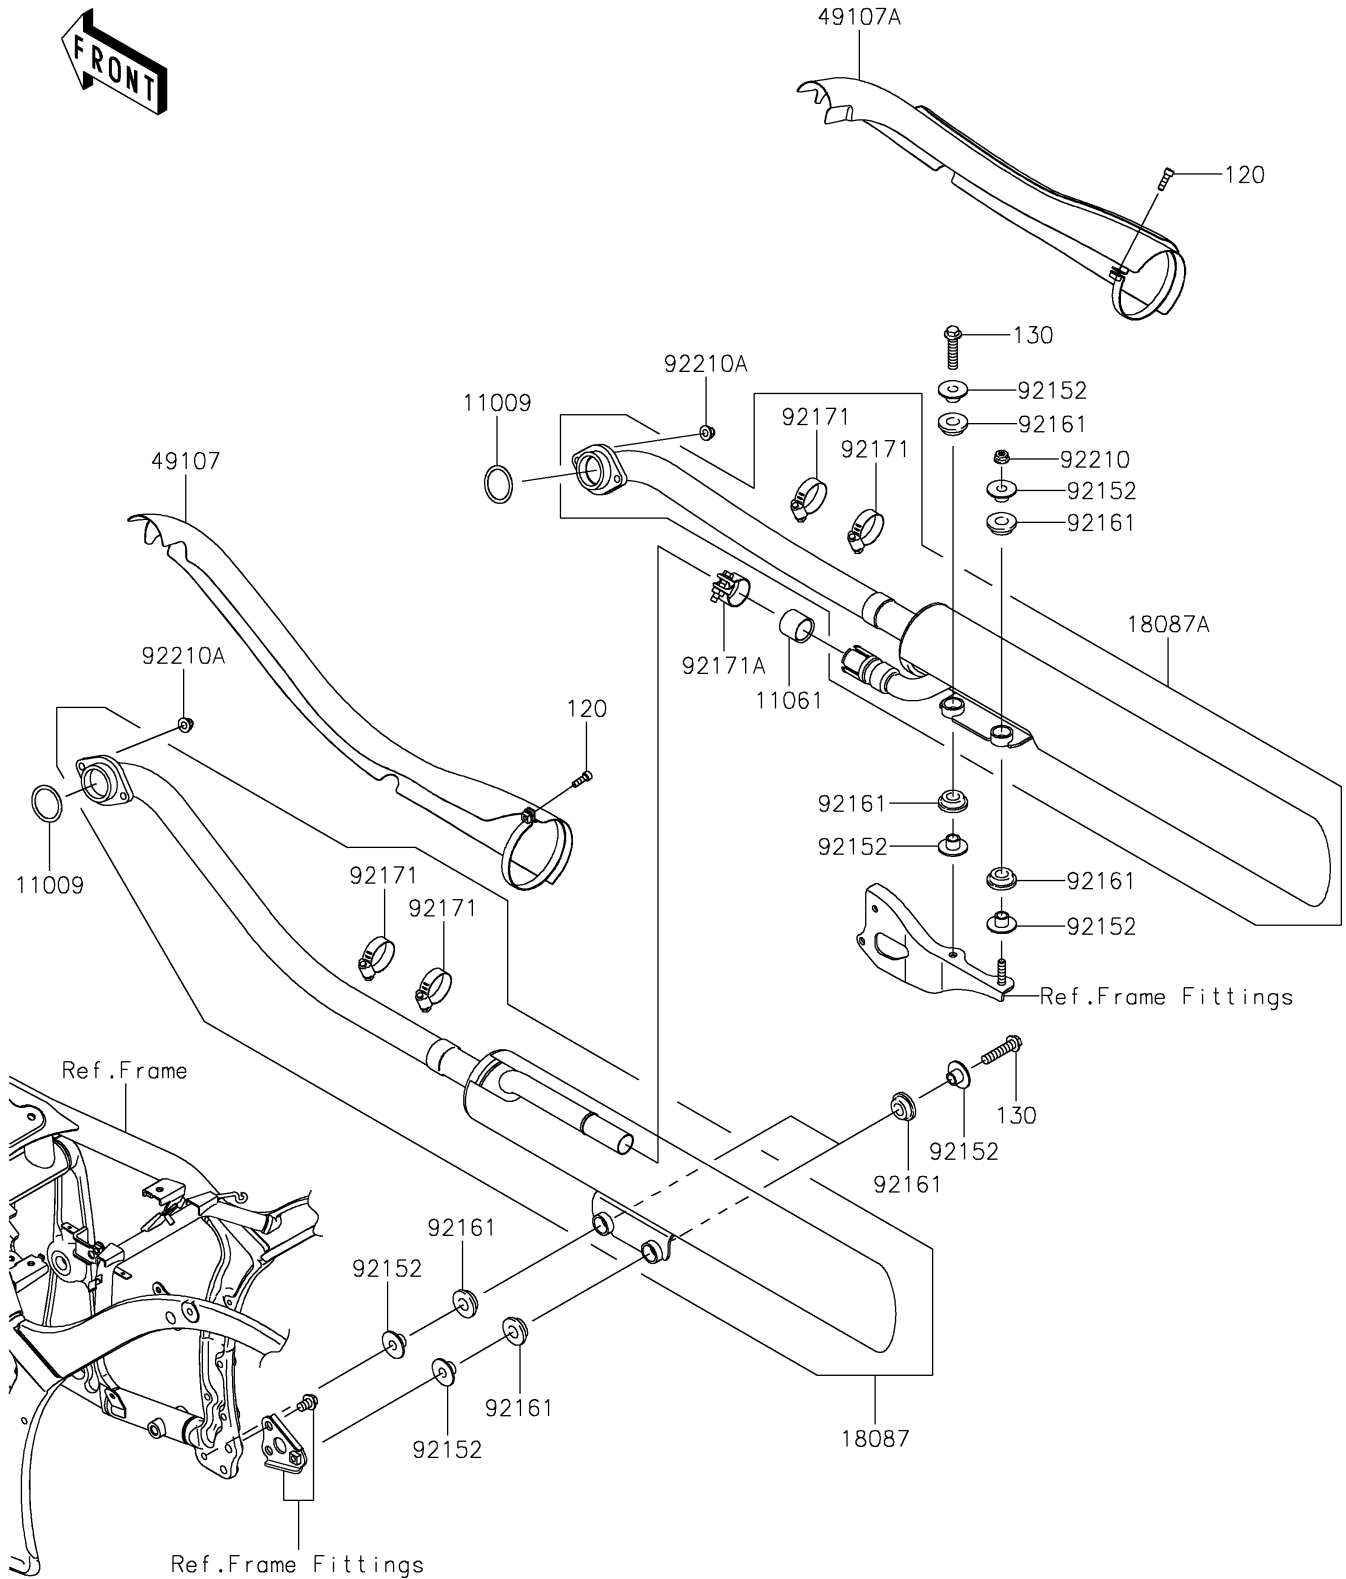

2021 VULCAN® 900 CLASSIC LT PARTS DIAGRAM

Muffler(s)

E1140

2021 VULCAN® 900 CLASSIC LT PARTS LIST

Muffler(s)

ITEM NAME	PART NUMBER	QUANTITY
GASKET,EXHAUST PIPE HOLDER (Ref # 11009)	11009-1856	2
GASKET,MUFFLER JOINT (Ref # 11061)	11061-0207	1
BOLT-SOCKET,6X20 (Ref # 120)	120CC0620	2
BOLT-FLANGED,8X35 (Ref # 130)	130BB0835	3
MUFFLER,FR (Ref # 18087)	18087-0281	1
MUFFLER,RR (Ref # 18087A)	18087-0282	1
COVER-EXHAUST PIPE,FR (Ref # 49107)	49107-0087	1
COVER-EXHAUST PIPE,RR (Ref # 49107A)	49107-0106	1
COLLAR,8.8X12X10.6 (Ref # 92152)	92152-0082	8
DAMPER (Ref # 92161)	92161-0135	8
CLAMP (Ref # 92171)	92171-0059	4
CLAMP (Ref # 92171A)	92171-0593	1
NUT,FLANGED,8MM (Ref # 92210)	92210-0004	1
NUT,CAP,8MM (Ref # 92210A)	92210-1132	4