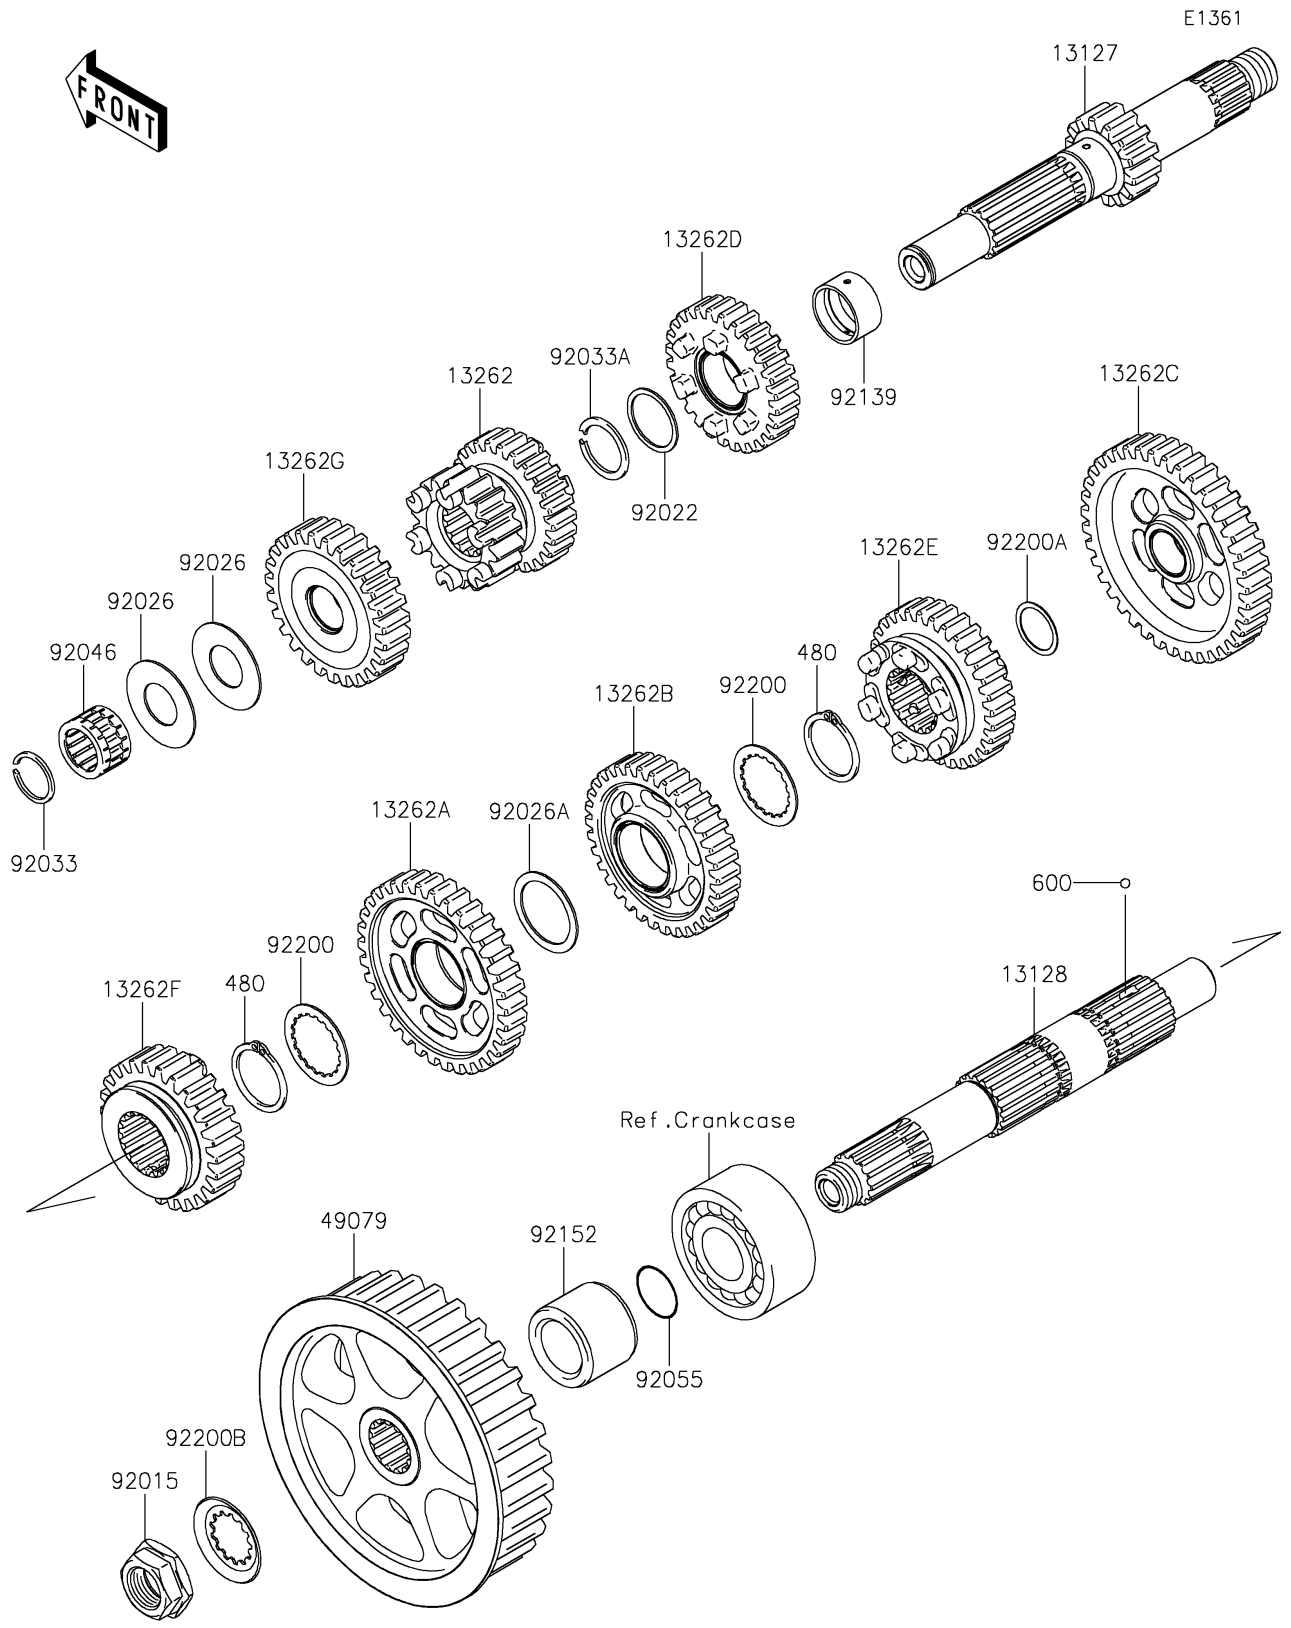

2021 VULCAN® 900 CLASSIC LT PARTS DIAGRAM

Transmission