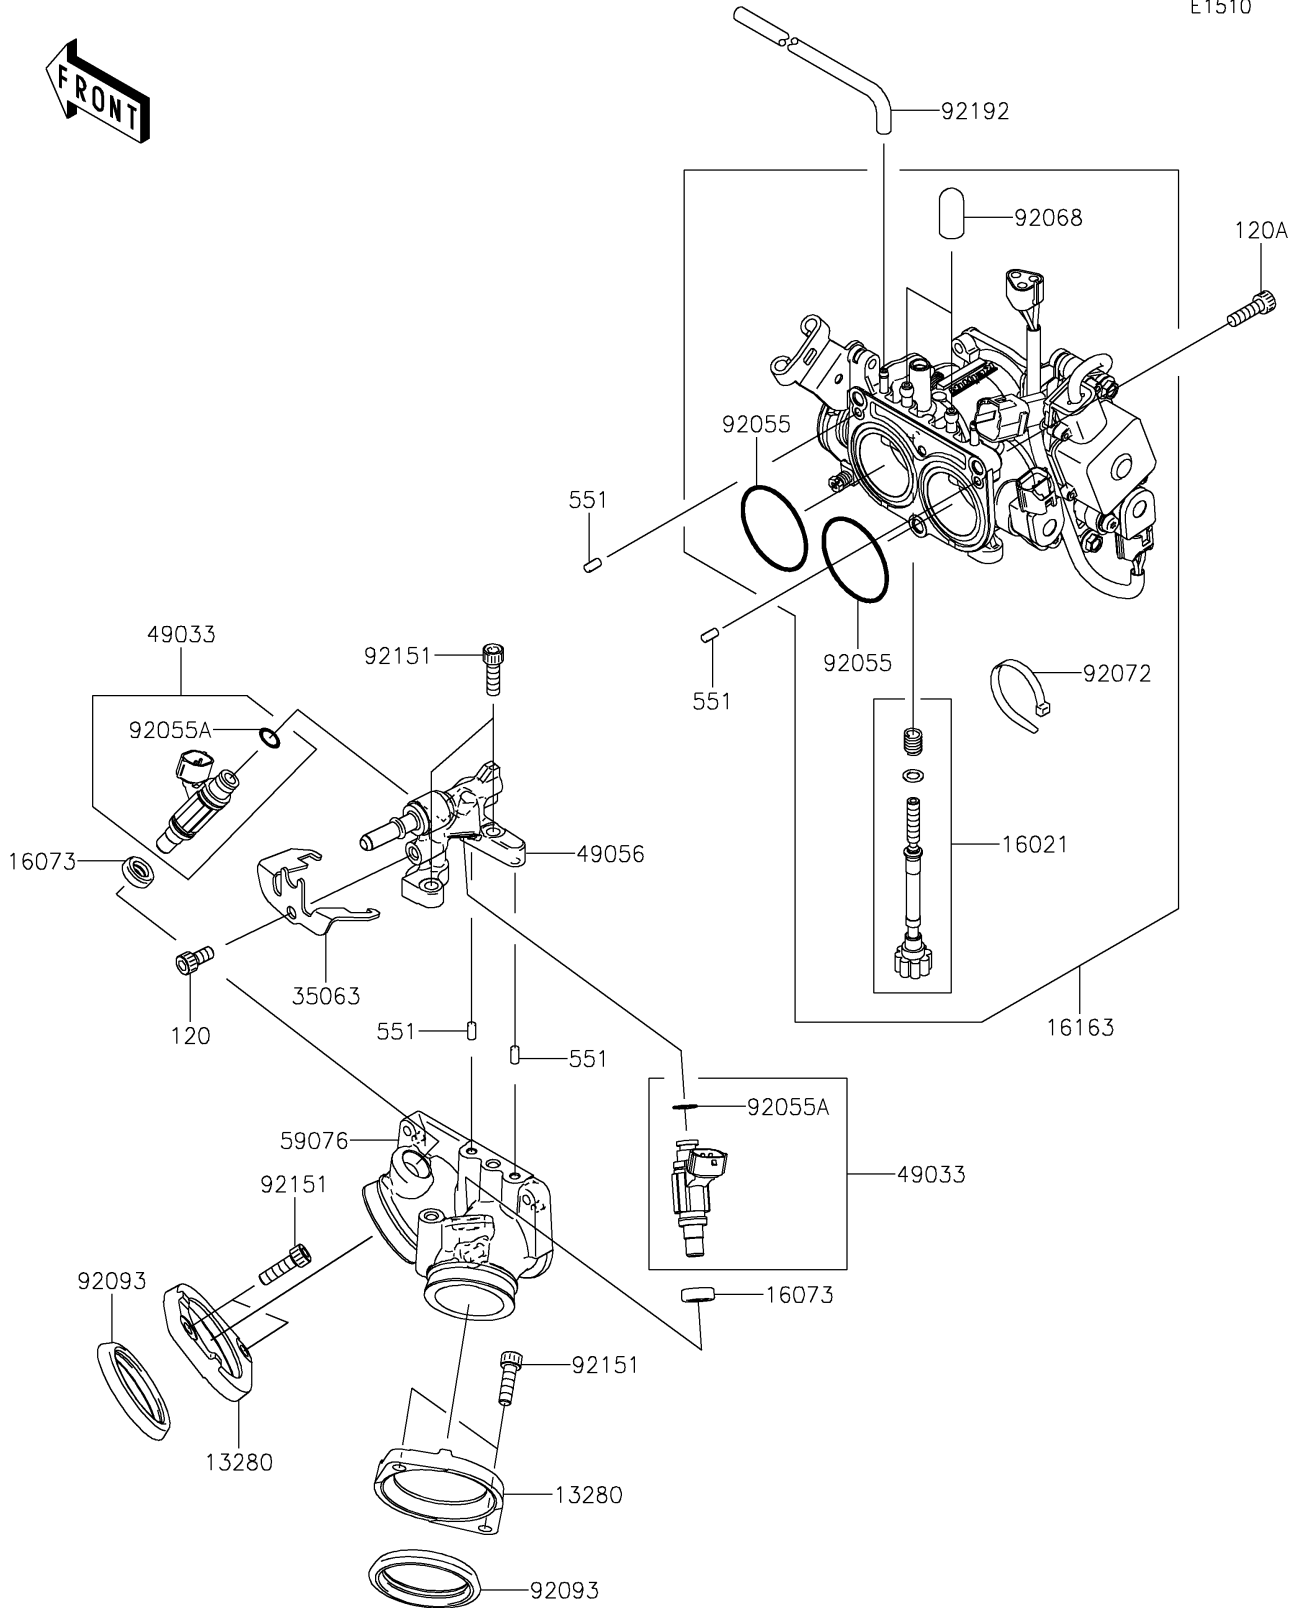

2021 VULCAN® 900 CLASSIC LT PARTS DIAGRAM

Throttle

E1510

2021 VULCAN® 900 CLASSIC LT PARTS LIST

Throttle

ITEM NAME	PART NUMBER	QUANTITY
BOLT-SOCKET,6X12 (Ref # 120)	120CA0612	1
BOLT-SOCKET,6X20 (Ref # 120A)	120CA0620	3
HOLDER (Ref # 13280)	13280-1154	2
SCREW-THROTTLE STOP (Ref # 16021)	16021-0016	1
INSULATOR (Ref # 16073)	16073-3707	2
THROTTLE-ASSY,TTK34 (Ref # 16163)	16163-0114	1
STAY (Ref # 35063)	35063-0240	1
NOZZLE-INJECTION (Ref # 49033)	49033-0011	2
PIPE-INJECTION (Ref # 49056)	49056-0018	1
PIN-DOWEL (Ref # 551)	551R0408	4
MANIFOLD-INTAKE (Ref # 59076)	59076-0003	1
RING-O (Ref # 92055)	92055-0118	2
RING-O,INJECTION NOZZLE (Ref # 92055A)	92055-1622	2
PLUG,12X25 (Ref # 92068)	92068-006	2
BAND,SUB-HARNESS (Ref # 92072)	92072-0012	1
SEAL (Ref # 92093)	92093-0072	2
BOLT,SOCKET,6X20 (Ref # 92151)	92151-3774	6
TUBE,SENSOR-THROBO (Ref # 92192)	92192-0308	1