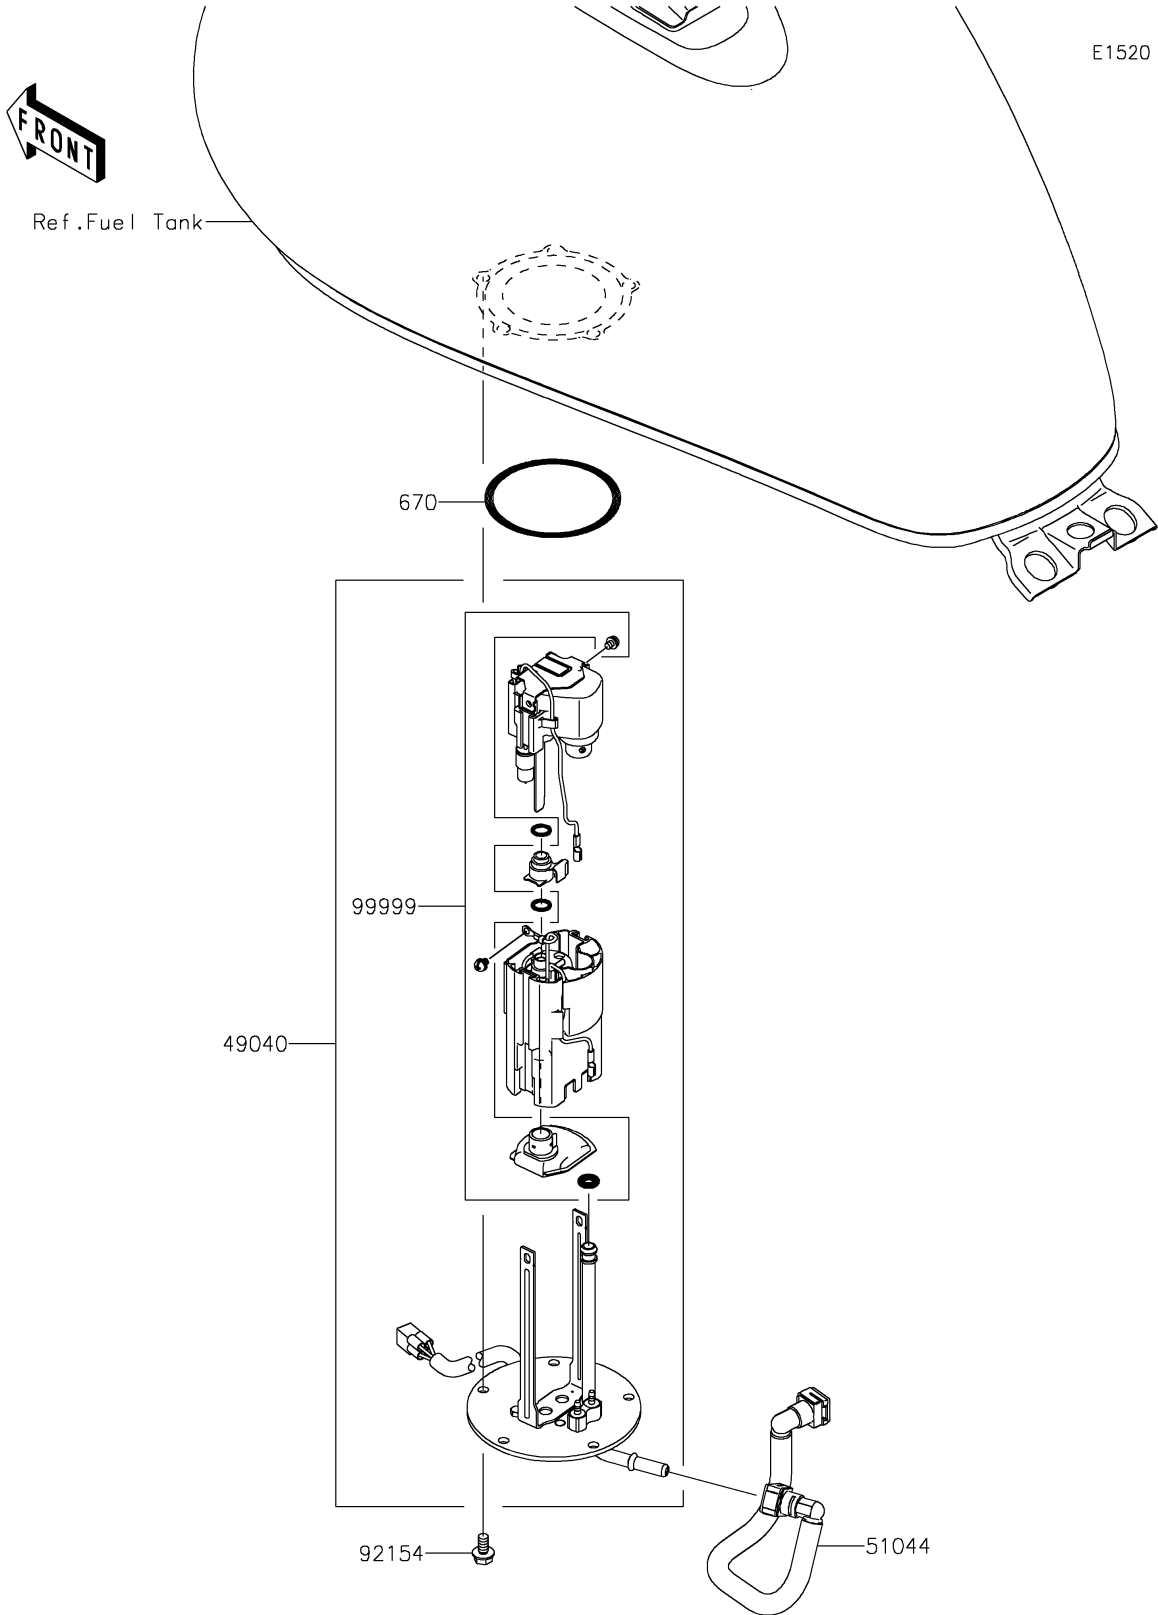

2021 VULCAN® 900 CLASSIC LT PARTS DIAGRAM

Fuel Pump

2021 VULCAN® 900 CLASSIC LT PARTS LIST

Fuel Pump

ITEM NAME	PART NUMBER	QUANTITY
PUMP-FUEL (Ref # 49040)	49040-0022	1
TUBE-ASSY,FUEL,E25 (Ref # 51044)	51044-0865	1
O RING (Ref # 670)	670E5075	1
BOLT,FLANGED,6X12 (Ref # 92154)	92154-1848	5
KIT,FUEL FILTER (Ref # 99999)	99999-0521	1