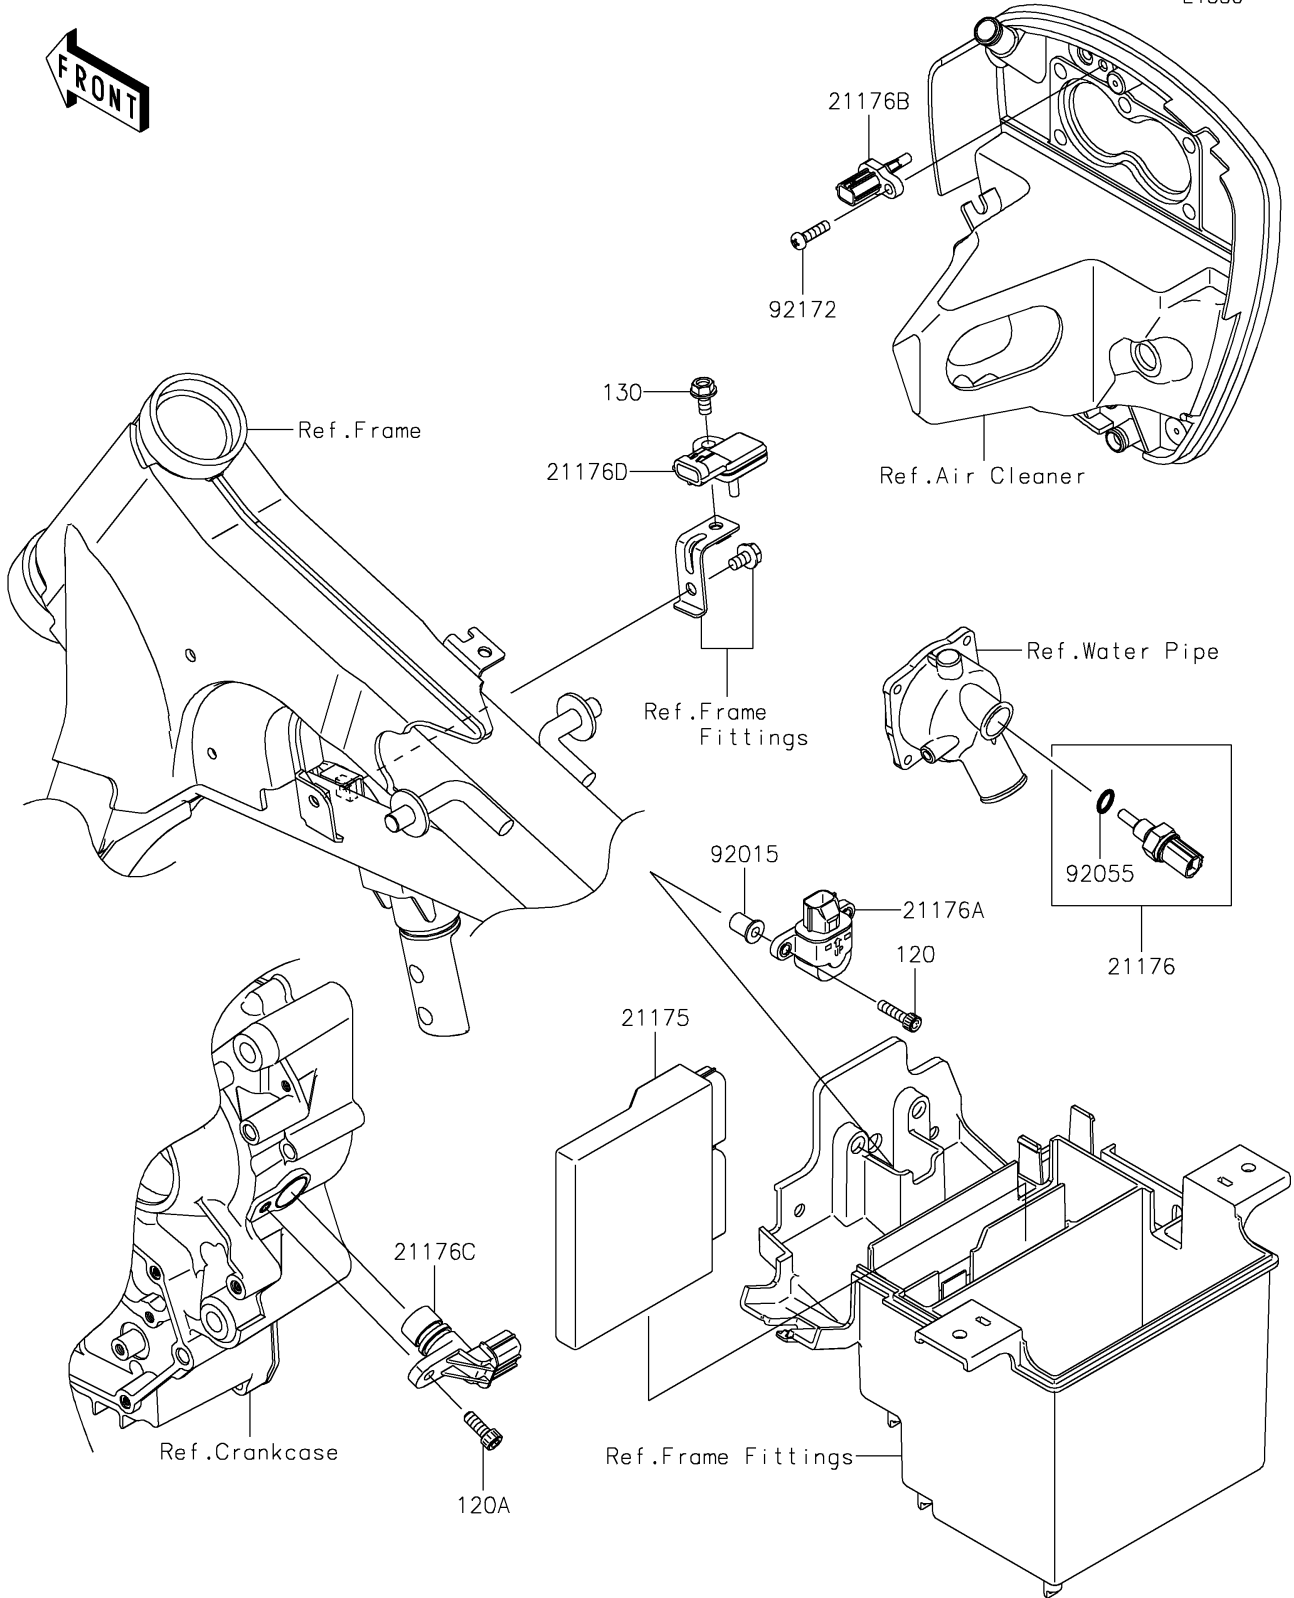

# 2021 VULCAN® 900 CLASSIC LT PARTS DIAGRAM

Fuel Injection

E1530

## 2021 VULCAN® 900 CLASSIC LT PARTS LIST

### Fuel Injection

ITEM NAME	PART NUMBER	QUANTITY
BOLT-SOCKET,5X20 (Ref # 120)	120CA0520	2
BOLT-SOCKET,6X16 (Ref # 120A)	120CA0616	1
BOLT-FLANGED,6X12 (Ref # 130)	130BA0612	1
CONTROL UNIT-ELECTRONIC (Ref # 21175)	21175-0146	1
SENSOR,WATER TEMP (Ref # 21176)	21176-0009	1
SENSOR (Ref # 21176A)	21176-0025	1
SENSOR,AIR TEMPERATURE (Ref # 21176B)	21176-0048	1
SENSOR,SPEED (Ref # 21176C)	21176-0054	1
SENSOR,PRESSURE (Ref # 21176D)	21176-0058	1
NUT,WELL,5MM (Ref # 92015)	92015-1757	2
RING-O,9.5X1.9 (Ref # 92055)	92055-0016	1
SCREW,TAPPING,5X20 (Ref # 92172)	92172-0011	1