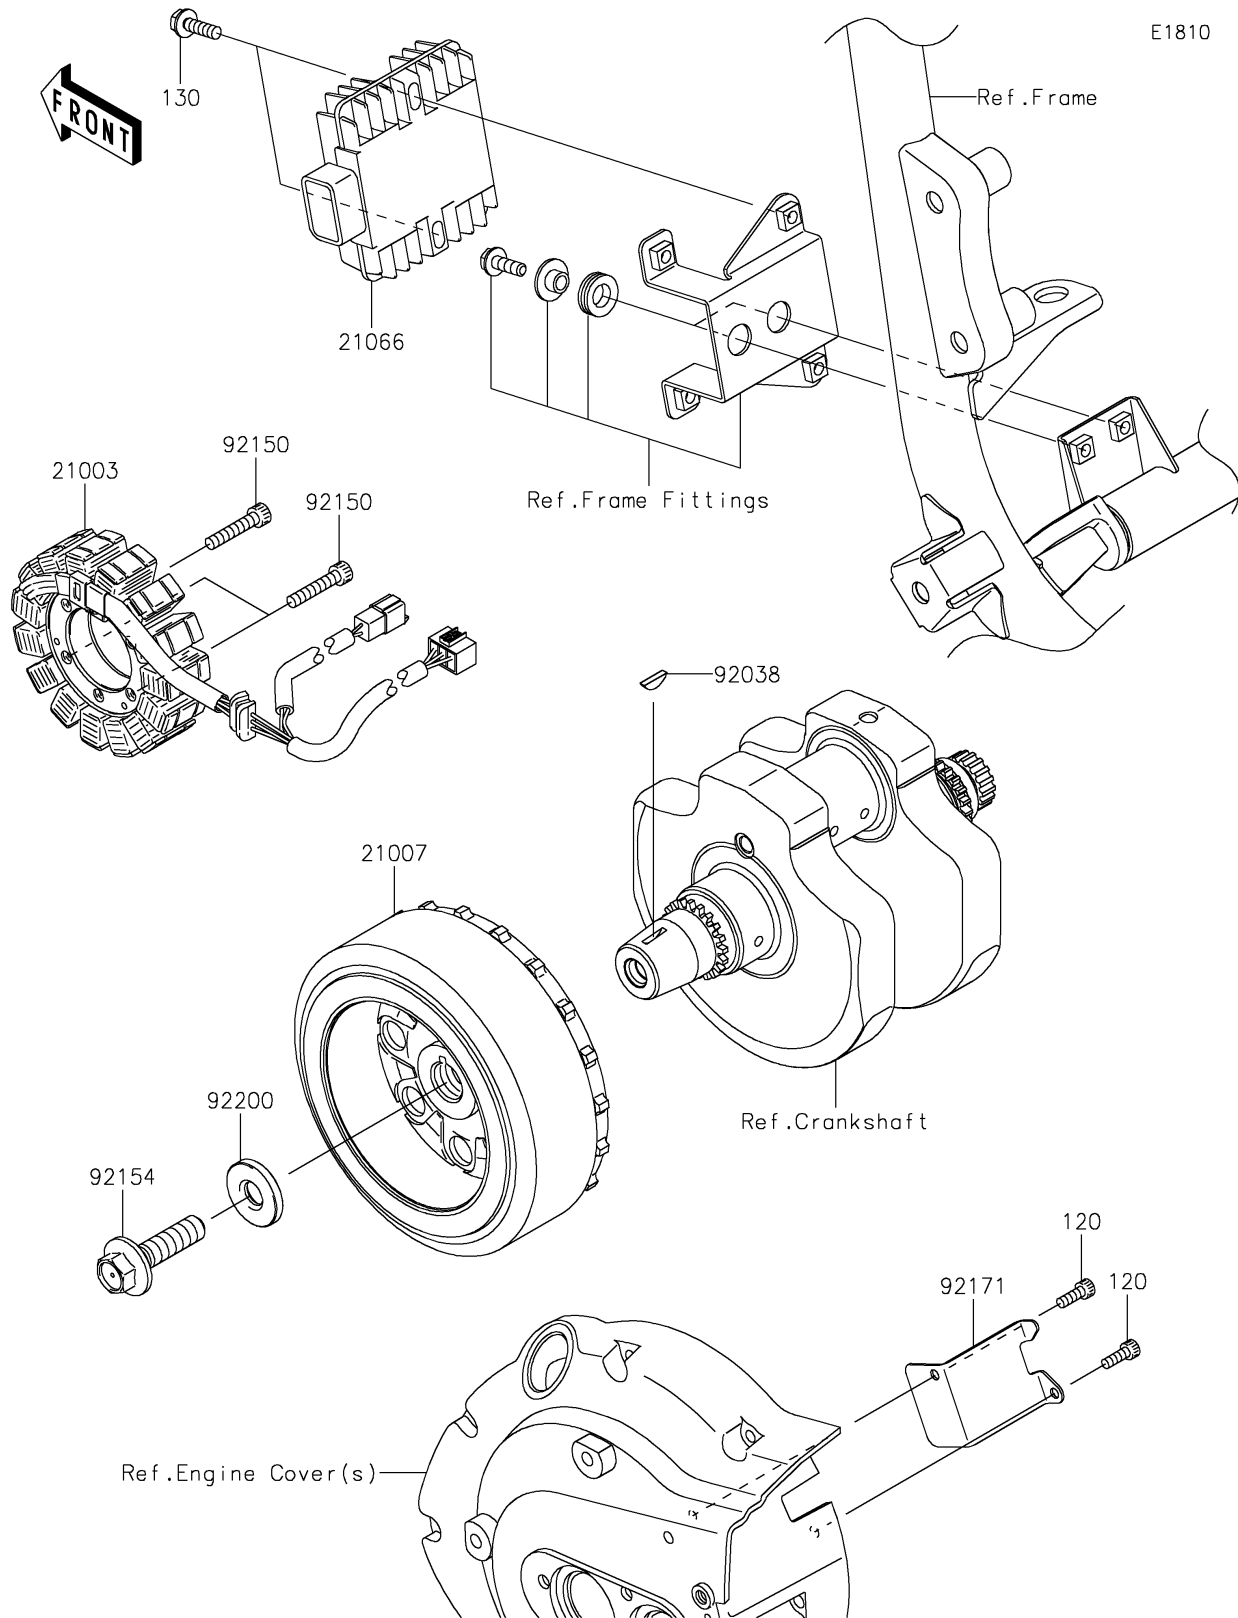

2021 VULCAN® 900 CLASSIC LT PARTS DIAGRAM

Generator

2021 VULCAN® 900 CLASSIC LT PARTS LIST

Generator

ITEM NAME	PART NUMBER	QUANTITY
BOLT-SOCKET,5X14 (Ref # 120)	120CA0514	2
BOLT-FLANGED,6X20 (Ref # 130)	130BB0620	2
STATOR (Ref # 21003)	21003-0053	1
ROTOR (Ref # 21007)	21007-0076	1
REGULATOR-VOLTAGE (Ref # 21066)	21066-0705	1
KEY,WOODRUFF (Ref # 92038)	92038-001	1
BOLT,SOCKET,6X30 (Ref # 92150)	92150-1433	3
BOLT,FLANGED,12X45 (Ref # 92154)	92154-1357	1
CLAMP (Ref # 92171)	92171-0563	1
WASHER,12X33X5 (Ref # 92200)	92200-0220	1