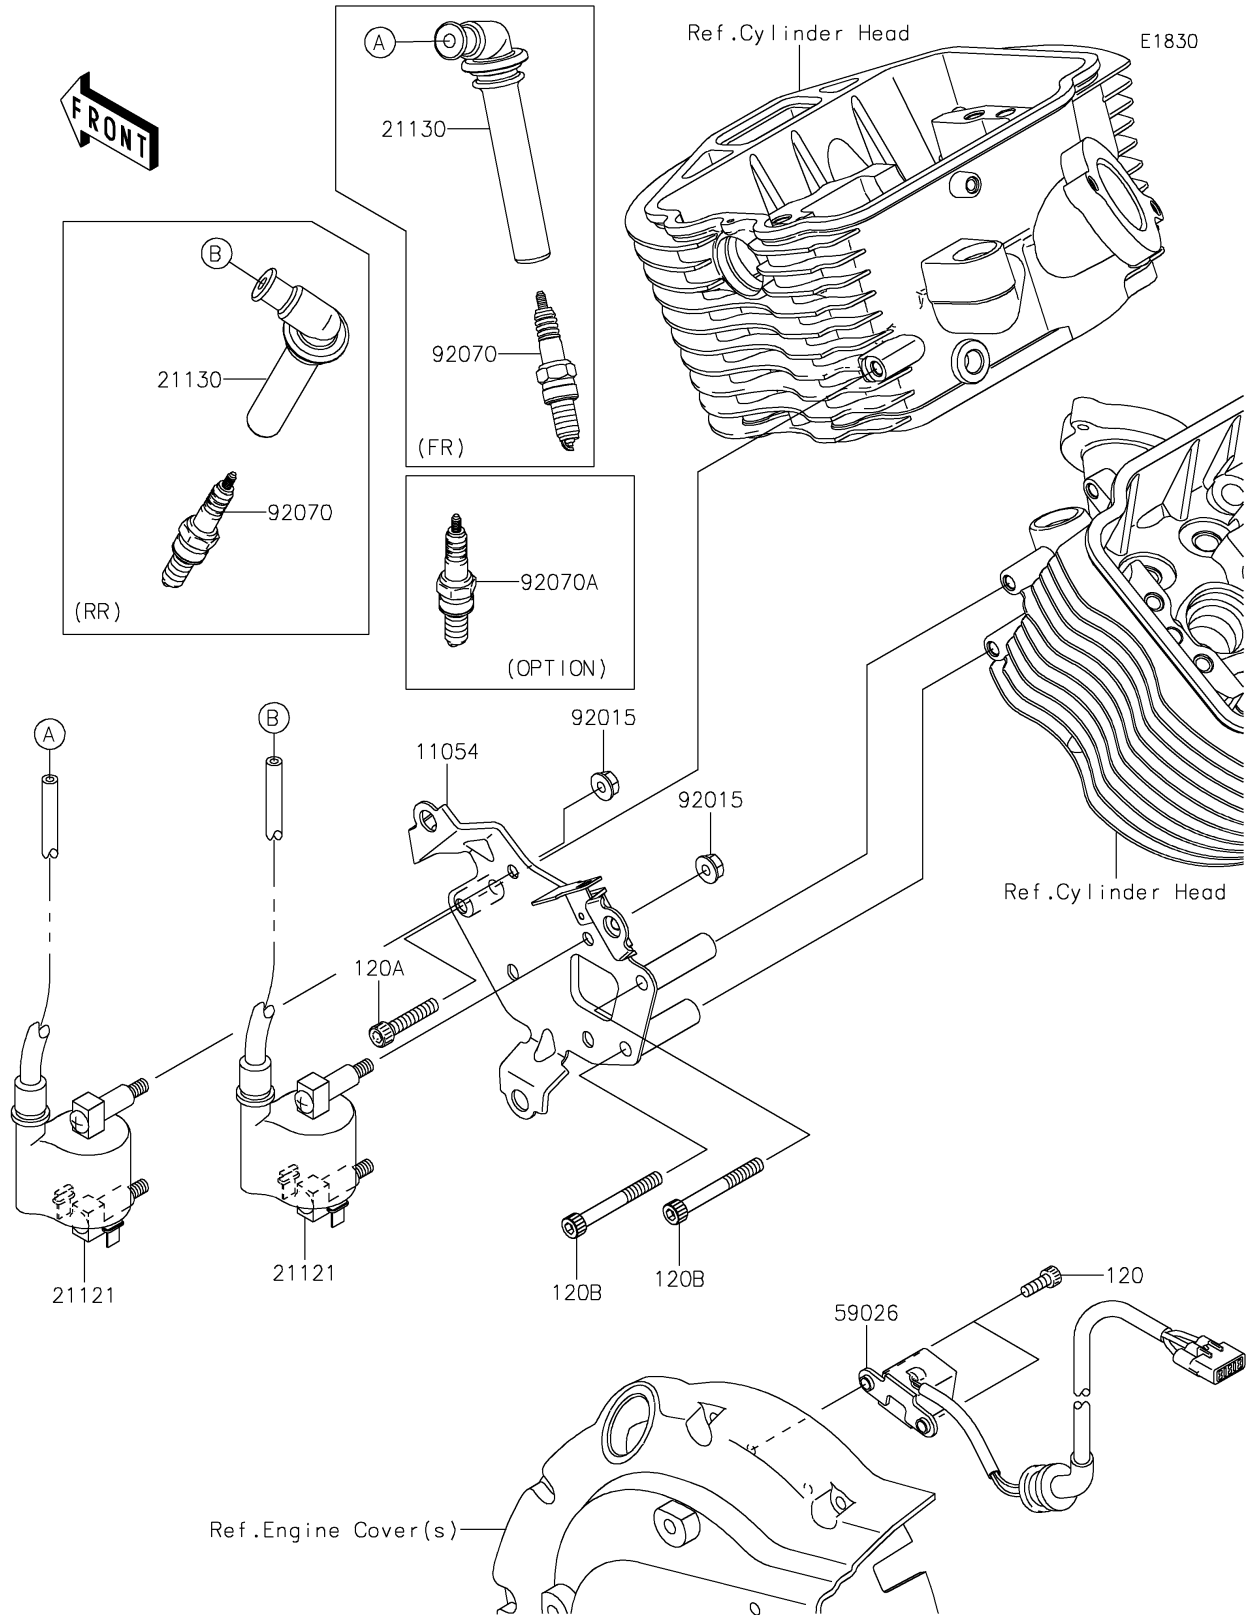

2021 VULCAN® 900 CLASSIC LT PARTS DIAGRAM

Ignition System

2021 VULCAN® 900 CLASSIC LT PARTS LIST

Ignition System

ITEM NAME	PART NUMBER	QUANTITY
BRACKET,IGNITION COIL (Ref # 11054)	11054-1537	1
BOLT-SOCKET,5X14 (Ref # 120)	120CA0514	2
BOLT-SOCKET,6X35 (Ref # 120A)	120CA0635	1
BOLT-SOCKET,6X55 (Ref # 120B)	120CA0655	2
COIL-IGNITION (Ref # 21121)	21121-0027	2
CAP-SPARK PLUG (Ref # 21130)	21130-1075	2
COIL-PULSING (Ref # 59026)	59026-0017	1
NUT,FLANGED,6MM (Ref # 92015)	92015-1367	4
PLUG-SPARK,CPR7EA-9(NGK) (Ref # 92070)	92070-0022	2
PLUG-SPARK,CPR8EA-9(NGK) (Ref # 92070A)	92070-0029	2