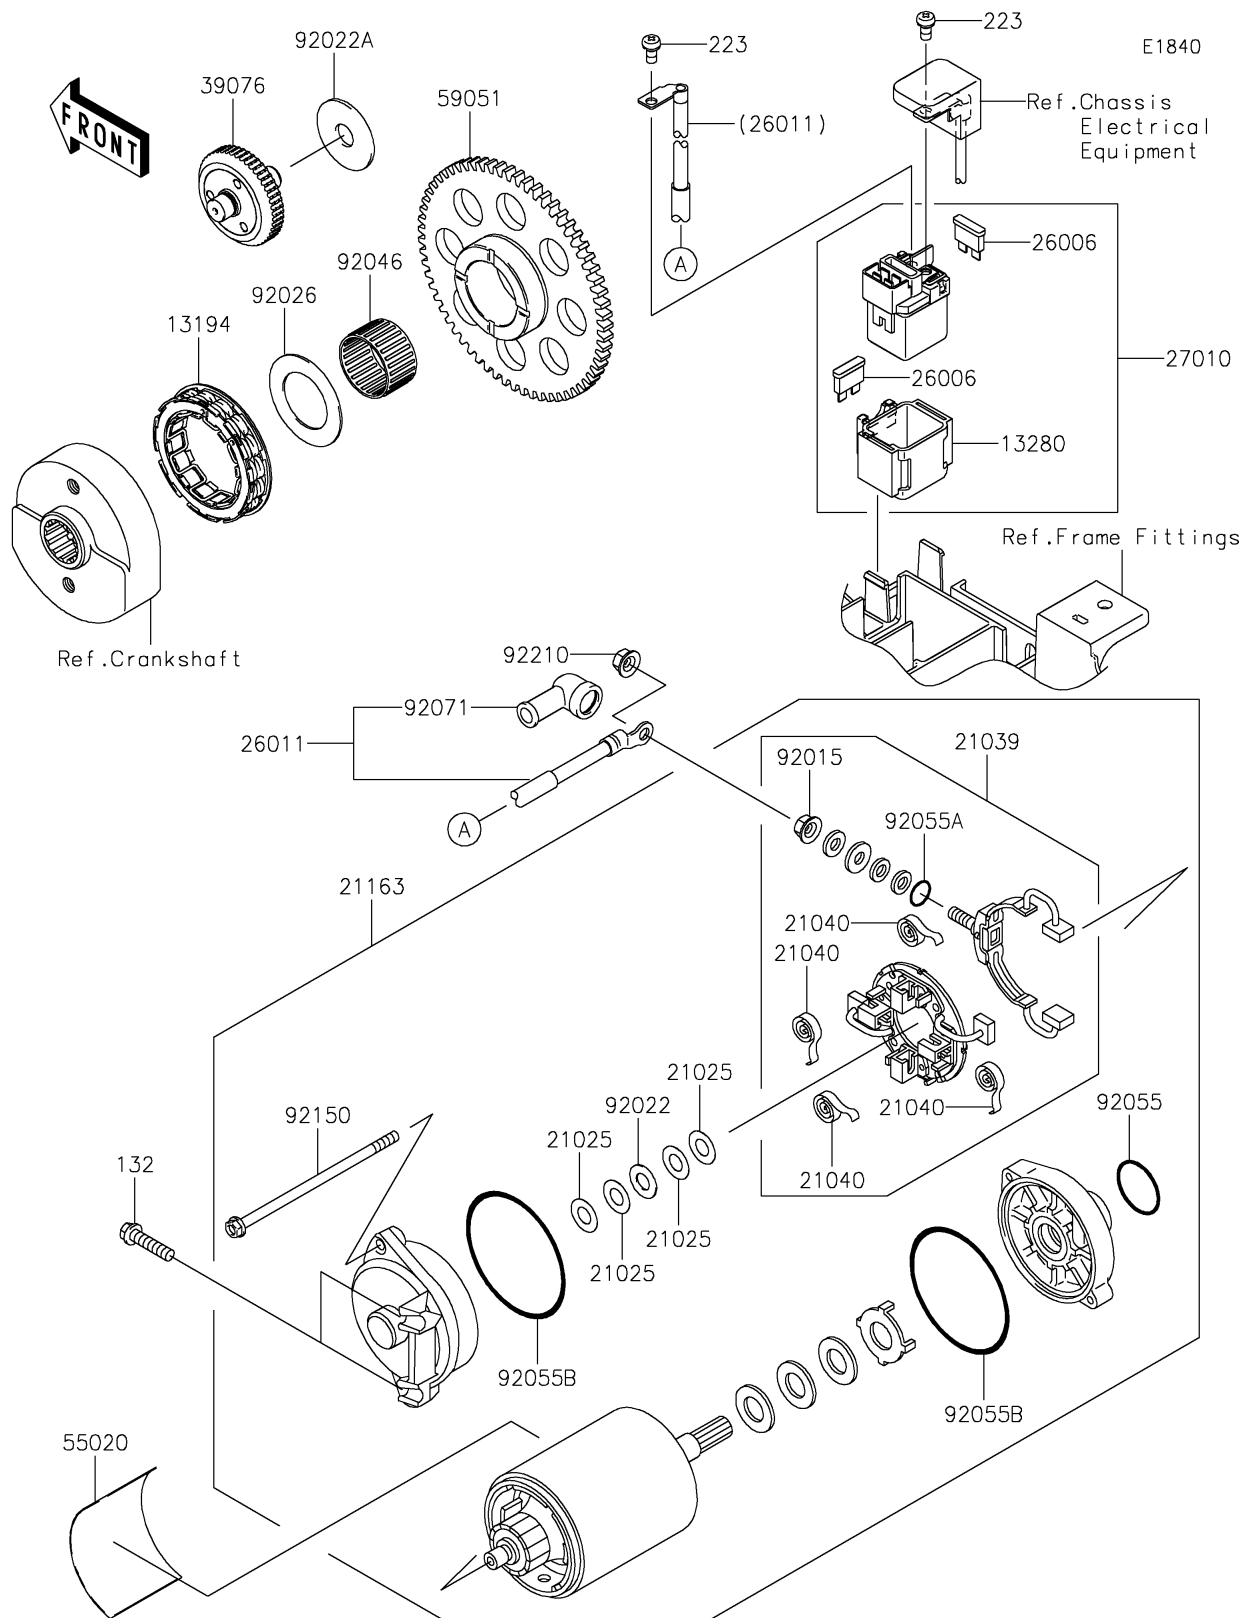

2021 VULCAN® 900 CLASSIC LT PARTS DIAGRAM

Starter Motor

2021 VULCAN® 900 CLASSIC LT PARTS LIST

Starter Motor

ITEM NAME	PART NUMBER	QUANTITY
CLUTCH-ONEWAY (Ref # 13194)	13194-0009	1
BOLT-FLANGED-SMALL,6X25 (Ref # 132)	132BA0625	2
HOLDER,MAGNETIC SWITCH (Ref # 13280)	13280-0822	1
WASHER,9.1X18X0.2 (Ref # 21025)	21025-011	AR
BRUSH,CARBON (Ref # 21039)	21039-1060	1
SPRING-BRUSH (Ref # 21040)	21040-1055	4
STARTER-ELECTRIC (Ref # 21163)	21163-0066	1
SCREW-PAN-WS-CROS,5X10 (Ref # 223)	223AA0510	2
FUSE,BLADE,30A,GREEN (Ref # 26006)	26006-1006	2
WIRE-LEAD,STARTER MOTOR (Ref # 26011)	26011-0126	1
SWITCH,MAGNETIC (Ref # 27010)	27010-0793	1
LIMITER (Ref # 39076)	39076-0008	1
GUARD,STARTER MOTER (Ref # 55020)	55020-1589	1
GEAR-SPUR,63T (Ref # 59051)	59051-0060	1
NUT,STARTER MOTOR (Ref # 92015)	92015-1476	1
WASHER,9.1X18X0.8 (Ref # 92022)	92022-1132	1
WASHER,12.3X38X2.0 (Ref # 92022A)	92022-1664	1
SPACER,31X49.5X1.2 (Ref # 92026)	92026-1490	1
BEARING-NEEDLE,K30X35X20 (Ref # 92046)	92046-1171	1
RING-O (Ref # 92055)	92055-1276	1
RING-O,4.5X2.0 (Ref # 92055A)	92055-1370	1
RING-O,STARTER MOTOR (Ref # 92055B)	92055-1381	2
GROMMET (Ref # 92071)	92071-0024	1
BOLT,STARTER MOTOR (Ref # 92150)	92150-1572	2
NUT,6MM (Ref # 92210)	92210-0188	1