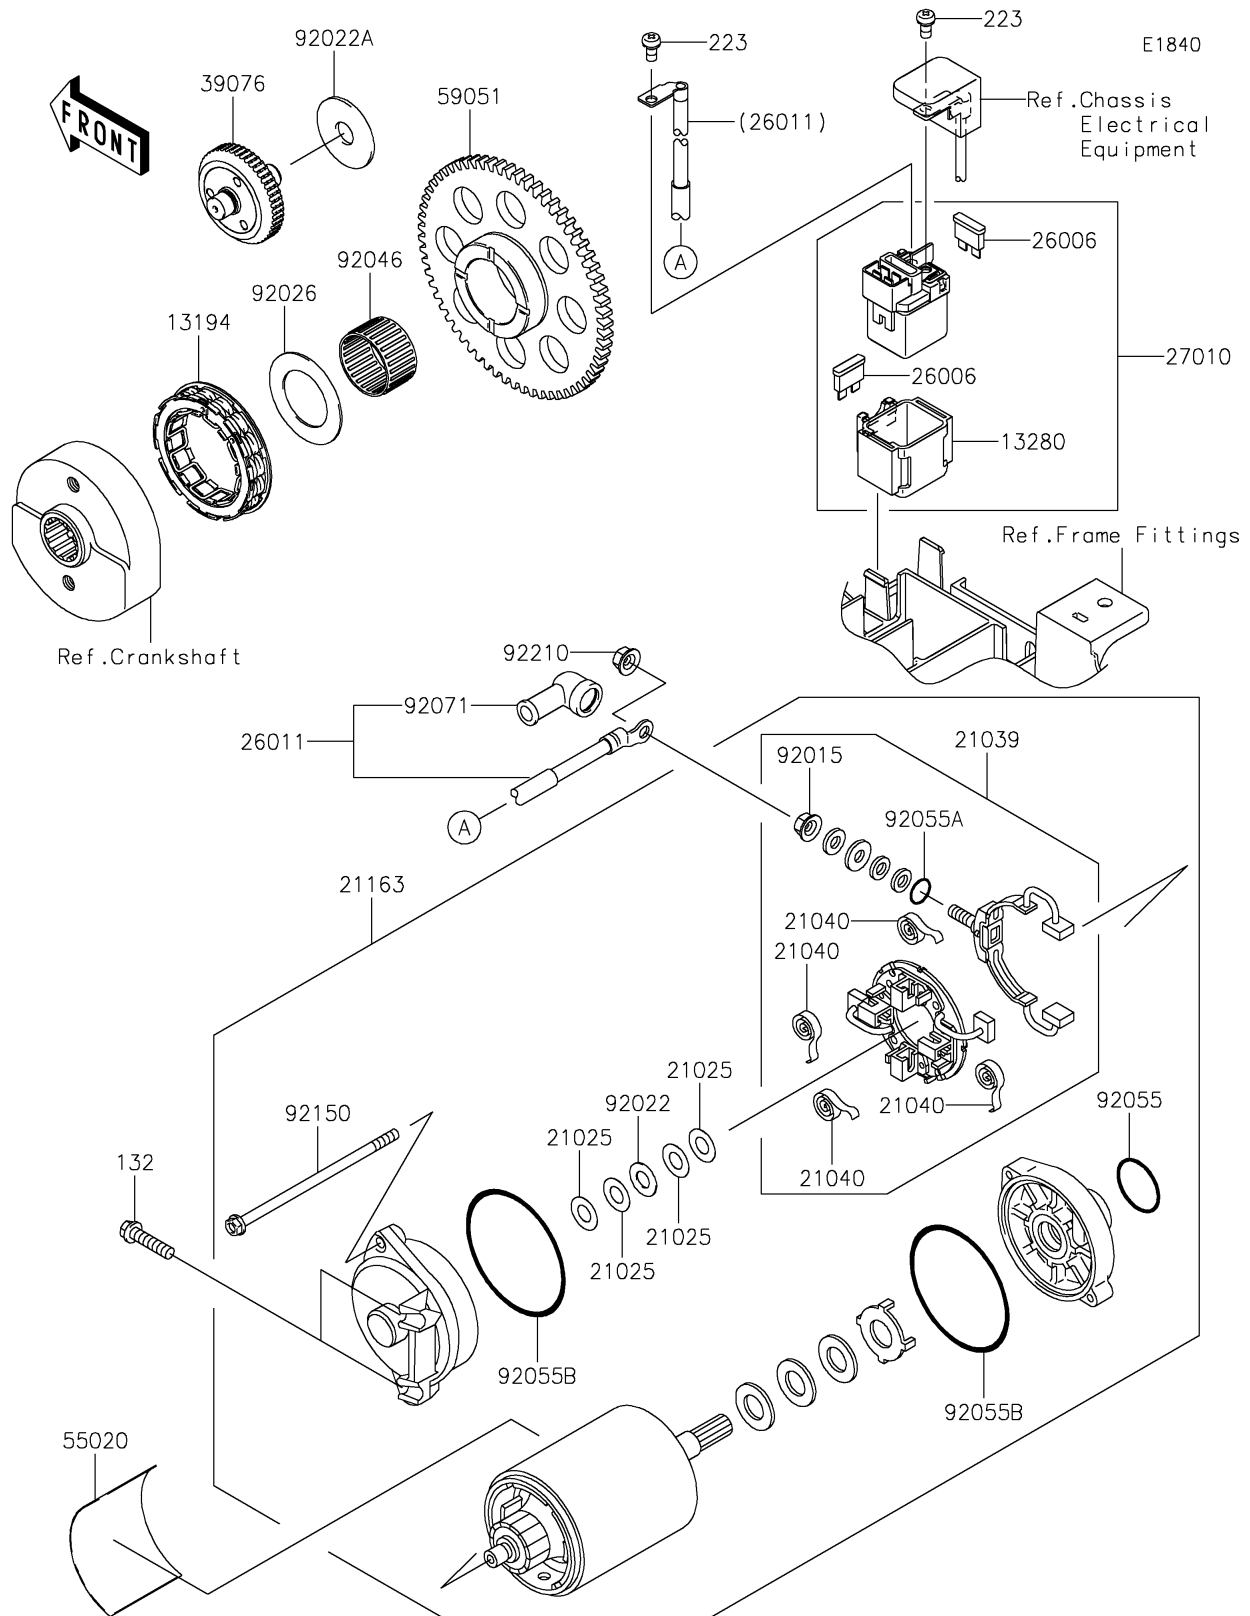

2021 VULCAN® 900 CLASSIC LT PARTS DIAGRAM

Starter Motor

2021 VULCAN® 900 CLASSIC LT PARTS LIST

Starter Motor

ITEM NAME	PART NUMBER	QUANTITY
CLUTCH-ONEWAY (Ref # 13194)	13194-0009	1
BOLT-FLANGED-SMALL,6X25 (Ref # 132)	132BA0625	2
HOLDER,MAGNETIC SWITCH (Ref # 13280)	13280-0822	1
WASHER,9.1X18X0.2 (Ref # 21025)	21025-011	AR
BRUSH,CARBON (Ref # 21039)	21039-1060	1
SPRING-BRUSH (Ref # 21040)	21040-1055	4
STARTER-ELECTRIC (Ref # 21163)	21163-0066	1
SCREW-PAN-WS-CROS,5X10 (Ref # 223)	223AA0510	2
FUSE,BLADE,30A,GREEN (Ref # 26006)	26006-1006	2
WIRE-LEAD,STARTER MOTOR (Ref # 26011)	26011-0126	1
SWITCH,MAGNETIC (Ref # 27010)	27010-0793	1
LIMITER (Ref # 39076)	39076-0008	1
GUARD,STARTER MOTER (Ref # 55020)	55020-1589	1
GEAR-SPUR,63T (Ref # 59051)	59051-0060	1
NUT,STARTER MOTOR (Ref # 92015)	92015-1476	1
WASHER,9.1X18X0.8 (Ref # 92022)	92022-1132	1
WASHER,12.3X38X2.0 (Ref # 92022A)	92022-1664	1
SPACER,31X49.5X1.2 (Ref # 92026)	92026-1490	1
BEARING-NEEDLE,K30X35X20 (Ref # 92046)	92046-1171	1
RING-O (Ref # 92055)	92055-1276	1
RING-O,4.5X2.0 (Ref # 92055A)	92055-1370	1
RING-O,STARTER MOTOR (Ref # 92055B)	92055-1381	2
GROMMET (Ref # 92071)	92071-0024	1
BOLT,STARTER MOTOR (Ref # 92150)	92150-1572	2
NUT,6MM (Ref # 92210)	92210-0188	1