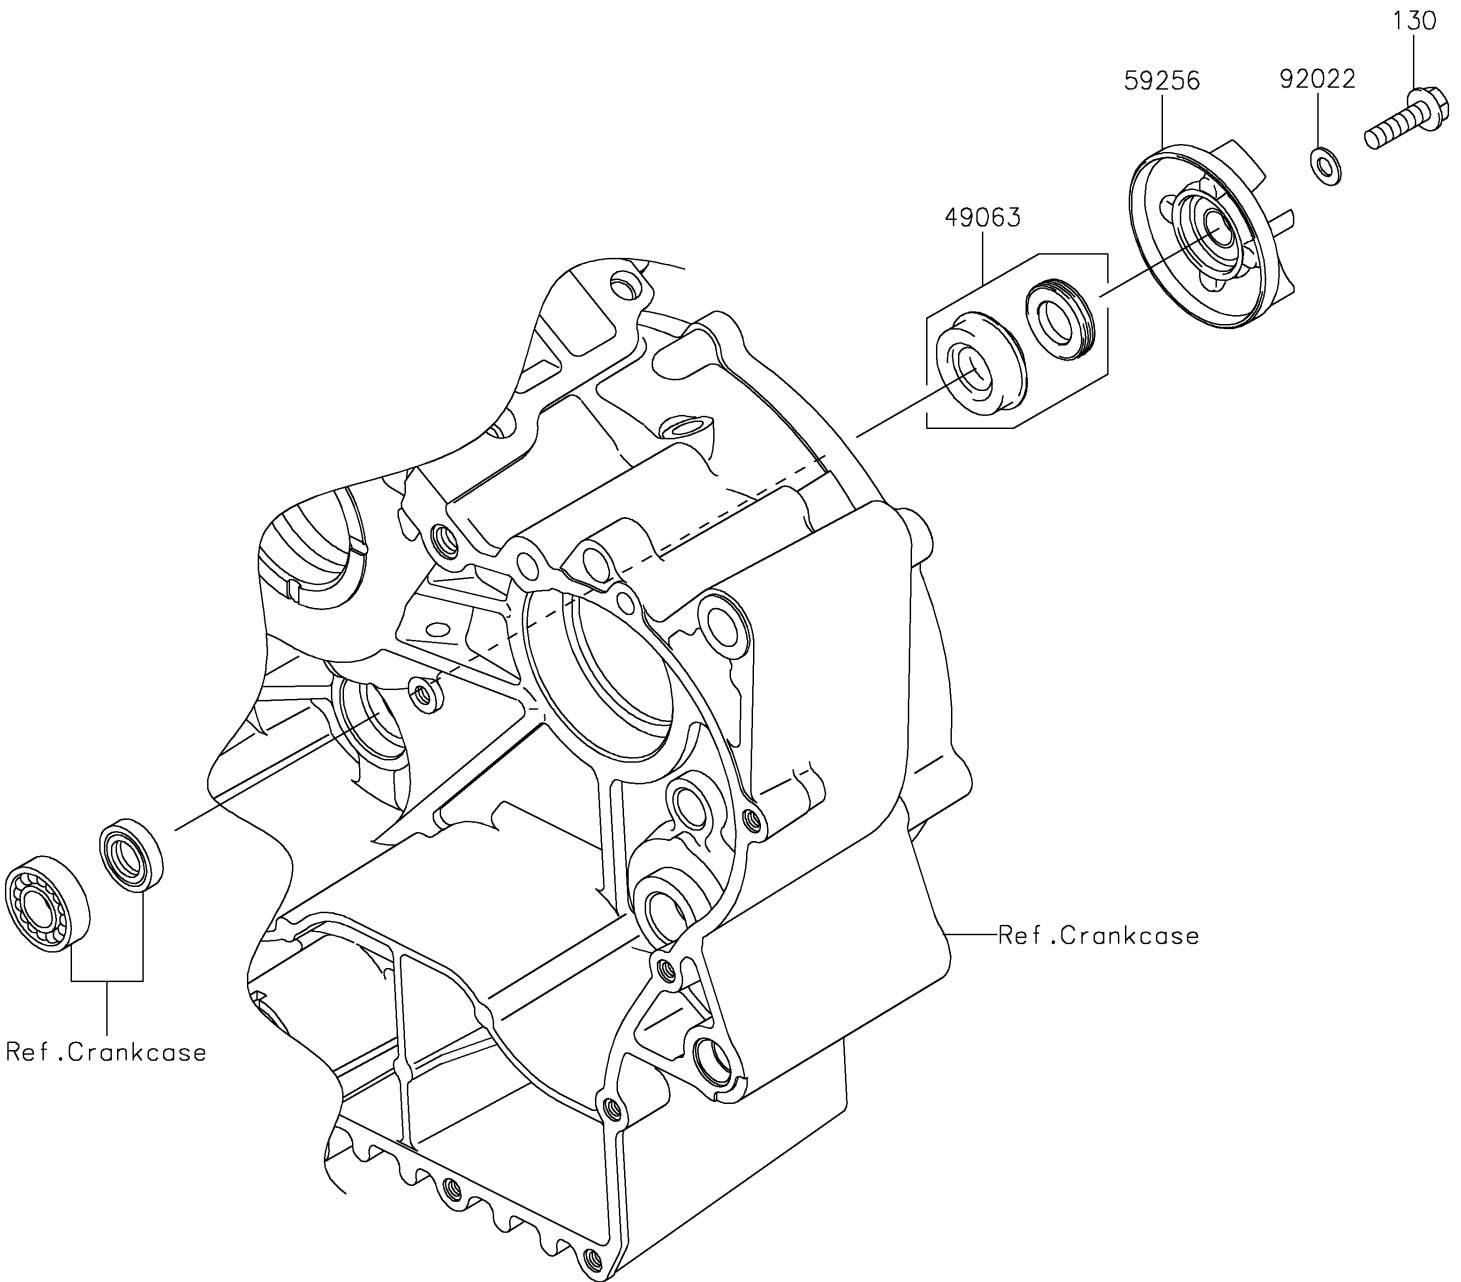

2021 VULCAN® 900 CLASSIC LT PARTS DIAGRAM

Water Pump

E3031

2021 VULCAN® 900 CLASSIC LT PARTS LIST

Water Pump

ITEM NAME	PART NUMBER	QUANTITY
BOLT-FLANGED,6X22 (Ref # 130)	130BA0622	1
SEAL-MECHANICAL,WATER (Ref # 49063)	49063-1055	1
IMPELLER (Ref # 59256)	59256-1073	1
WASHER,6.1X12X1 (Ref # 92022)	92022-077	1