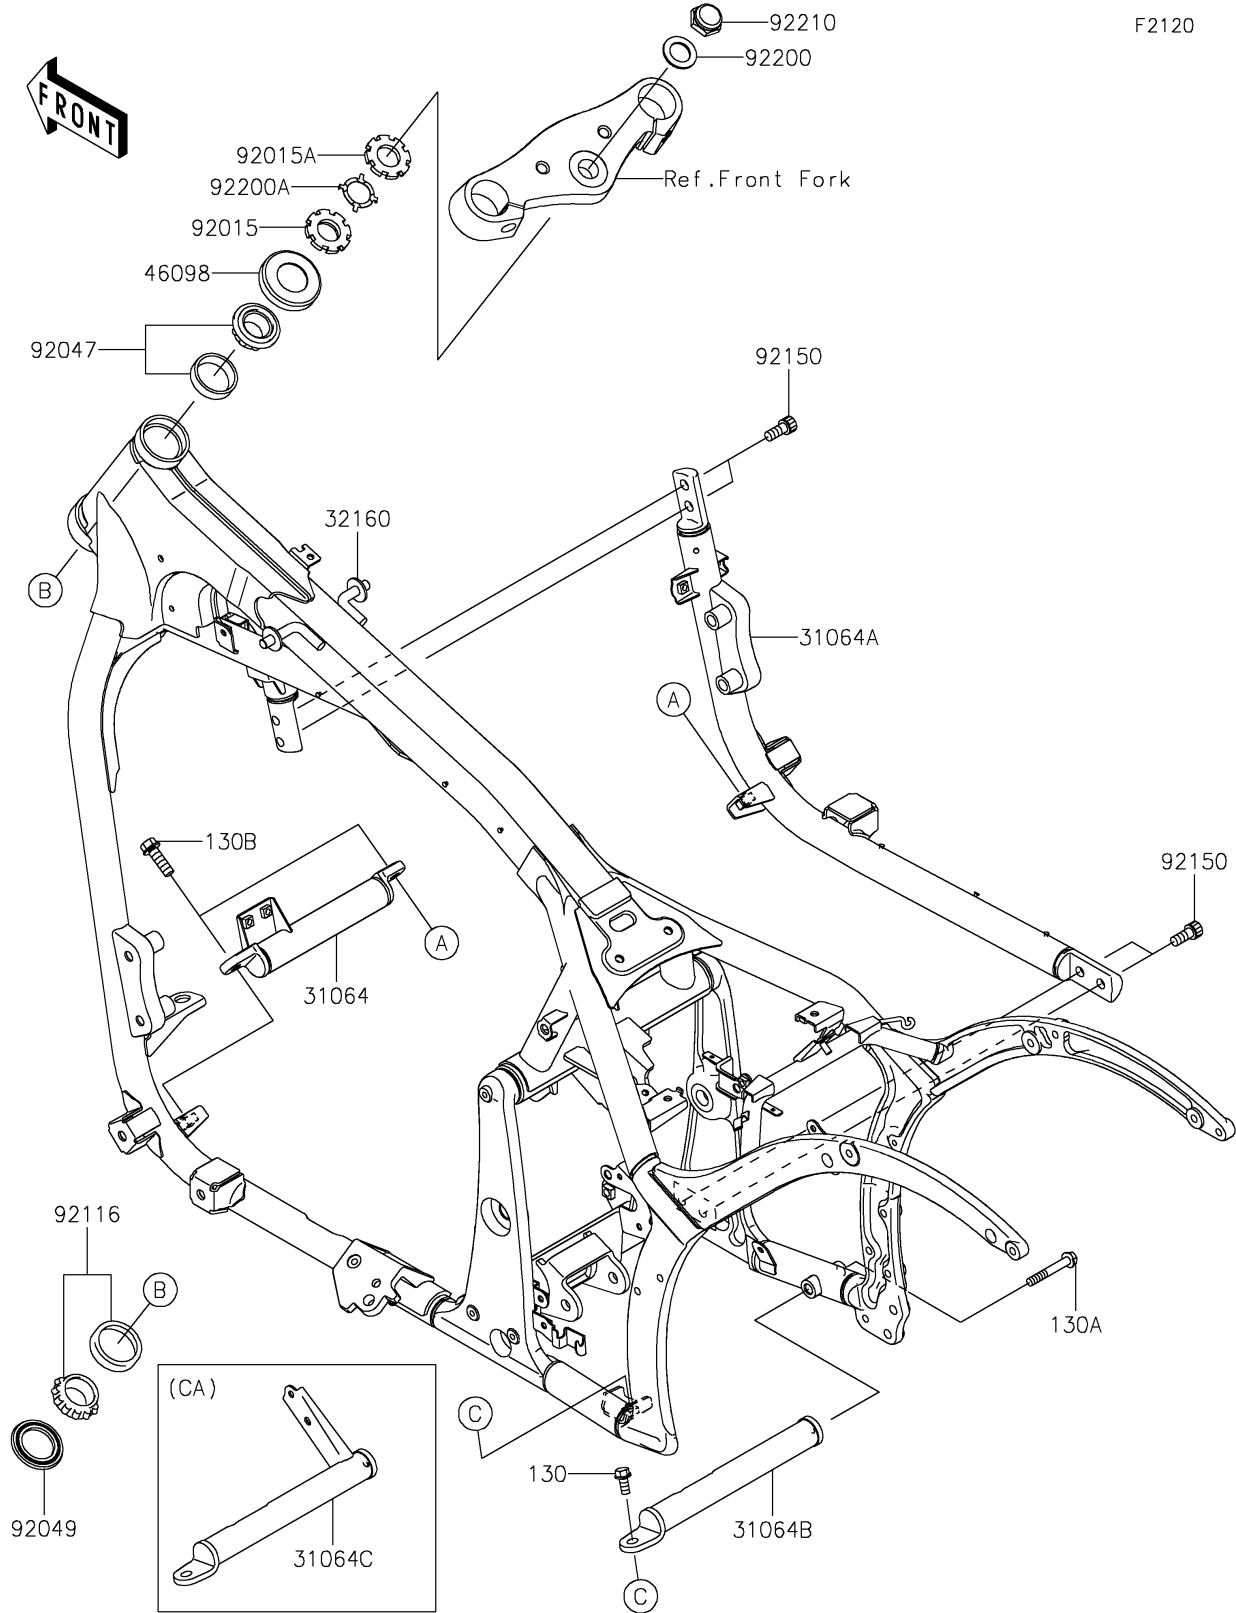

2021 VULCAN® 900 CLASSIC LT PARTS DIAGRAM

Frame

2021 VULCAN® 900 CLASSIC LT PARTS LIST

Frame

ITEM NAME	PART NUMBER	QUANTITY
BOLT-FLANGED,8X18 (Ref # 130)	130BB0818	1
BOLT-FLANGED,8X65 (Ref # 130A)	130BB0865	1
BOLT-FLANGED,10X25 (Ref # 130B)	130BB1025	2
PIPE-COMP,FRONT CROSS,F.S.BLK (Ref # 31064)	31064-0047-18R	1
PIPE-COMP,DOWNTUBE,RH,F.S.BLK (Ref # 31064A)	31064-0097-18R	1
FRAME-COMP,F.S.BLACK (Ref # 32160)	32160-0597-18R	1
CAP,STEERING STEM (Ref # 46098)	46098-017	1
NUT,25MM,T=10 (Ref # 92015)	92015-1377	1
NUT,25MM,T=6 (Ref # 92015A)	92015-1378	1
RACE,ROLLER,32005JR RS (Ref # 92047)	92047-017	1
SEAL-OIL,XMHE36X52X4J (Ref # 92049)	92049-1162	1
BEARING-ROLLER,HR320/28XJ (Ref # 92116)	92116-1009	1
BOLT,SOCKET,10X23 (Ref # 92150)	92150-1942	4
WASHER,22.5X36X2.3 (Ref # 92200)	92200-0270	1
WASHER,CLAW,25.5X34X0.6 (Ref # 92200A)	92200-0353	1
NUT,CAP,22MM (Ref # 92210)	92210-0263	1