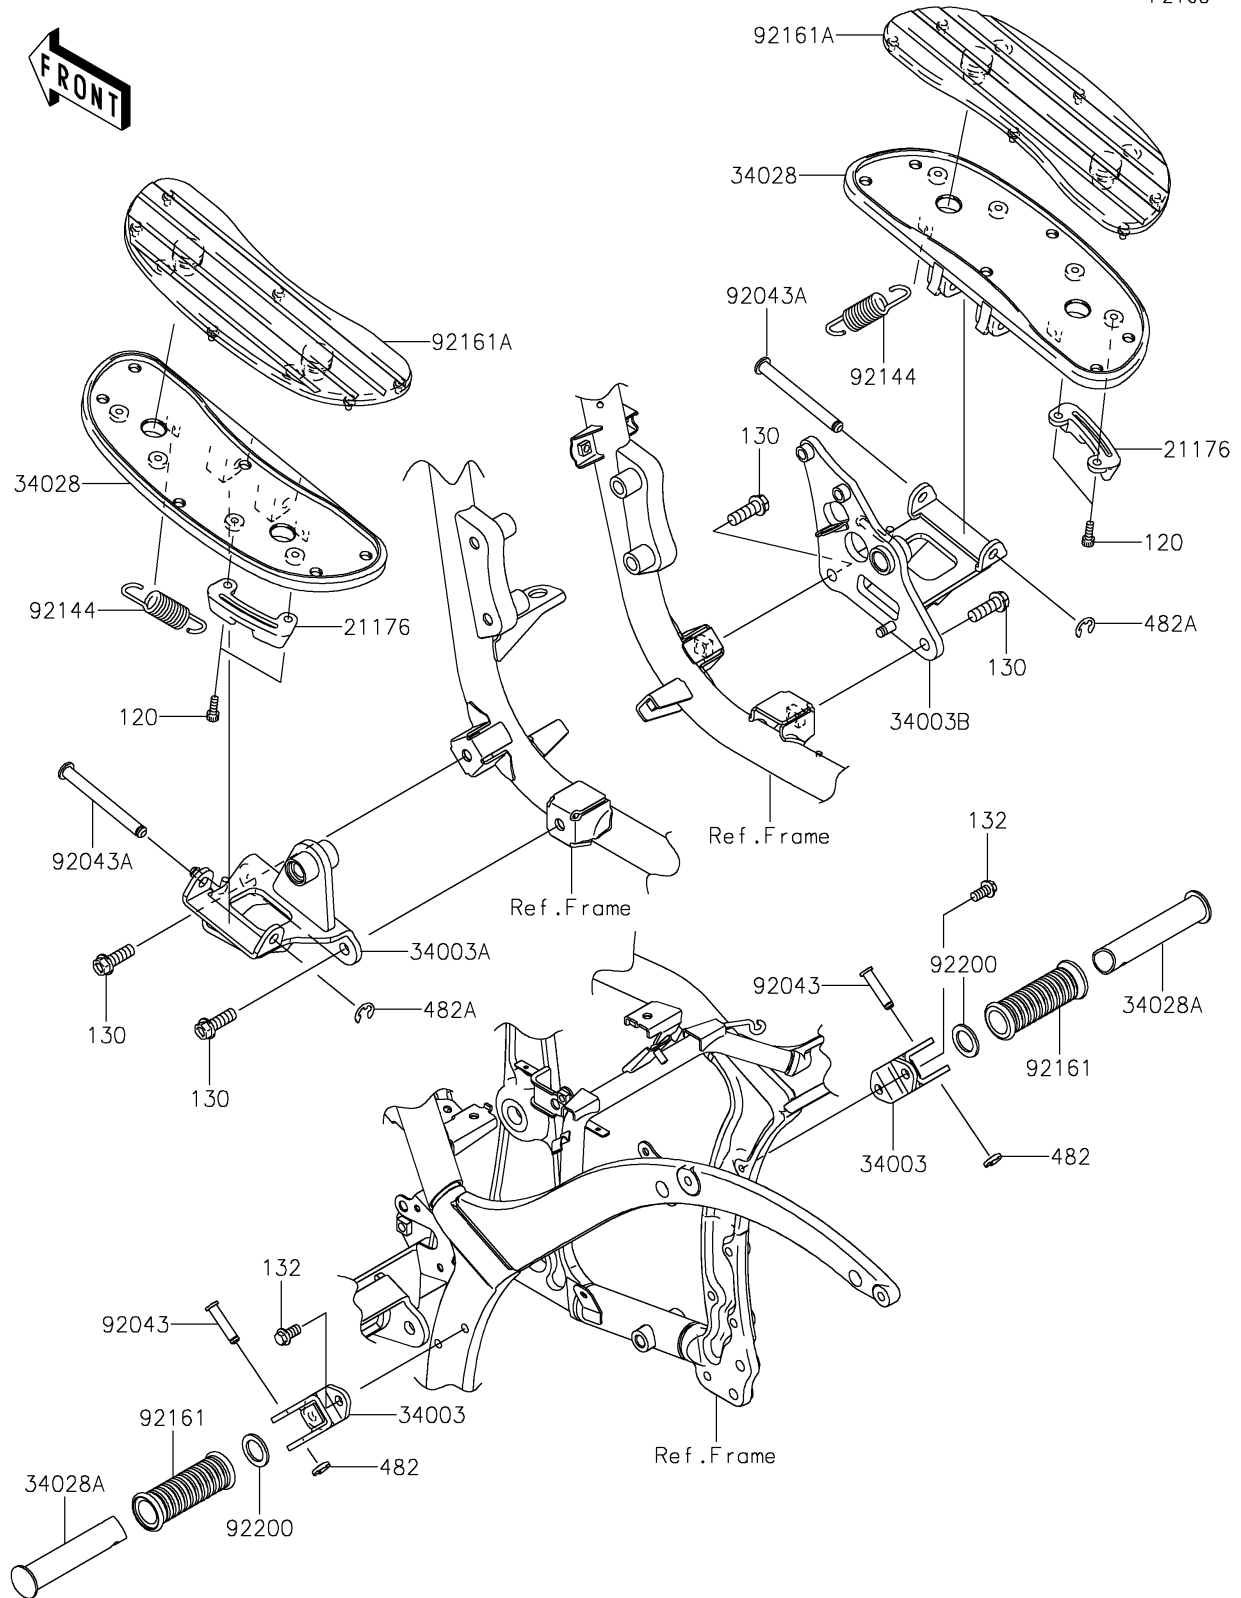

2021 VULCAN® 900 CLASSIC LT PARTS DIAGRAM

Footrests

F2160

2021 VULCAN® 900 CLASSIC LT PARTS LIST

Footrests

ITEM NAME	PART NUMBER	QUANTITY
-----------	-------------	----------