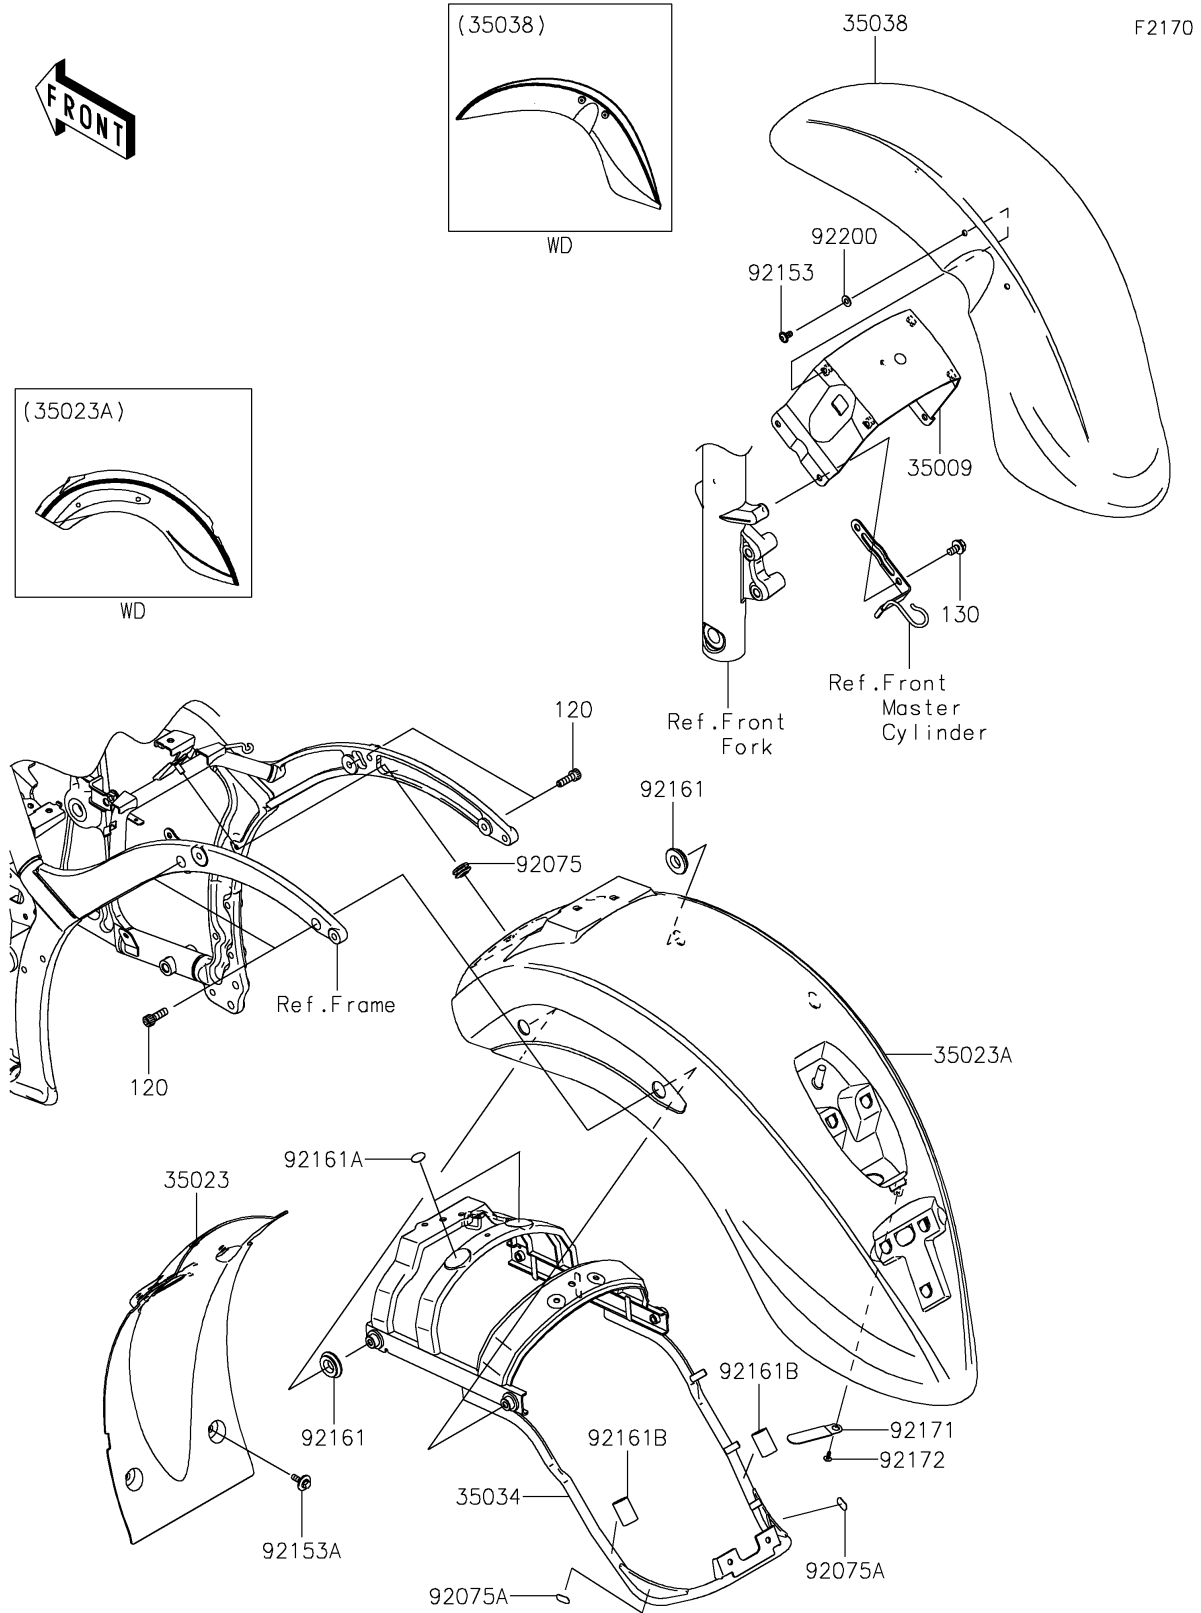

2021 VULCAN® 900 CLASSIC LT PARTS DIAGRAM

Fenders

2021 VULCAN® 900 CLASSIC LT PARTS LIST

Fenders

ITEM NAME	PART NUMBER	QUANTITY
BOLT-SOCKET,8X25 (Ref # 120)	120CA0825	4
BOLT-FLANGED,8X14 (Ref # 130)	130BB0814	4
BRACE,FRONT FENDER (Ref # 35009)	35009-0014	1
FENDER-REAR,INNER (Ref # 35023)	35023-0073	1
FENDER-REAR,P.M.GRAY+BLK (Ref # 35023A)	35023-5349-27U	1
REINFORCE,REAR FENDER (Ref # 35034)	35034-0090	1
FENDER-FRONT,P.M.GRAY+BLK (Ref # 35038)	35038-5147-27U	1
DAMPER (Ref # 92075)	92075-1067	1
DAMPER (Ref # 92075A)	92075-1841	2
BOLT,SOCKET,6X16 (Ref # 92153)	92153-0817	4
BOLT,6X20 (Ref # 92153A)	92153-1599	4
DAMPER (Ref # 92161)	92161-0375	2
DAMPER (Ref # 92161A)	92161-0406	2
DAMPER (Ref # 92161B)	92161-0459	2
CLAMP (Ref # 92171)	92171-0181	1
SCREW,TAPPING,4X10 (Ref # 92172)	92172-0172	1
WASHER,6.5X14X1 (Ref # 92200)	92200-1388	4