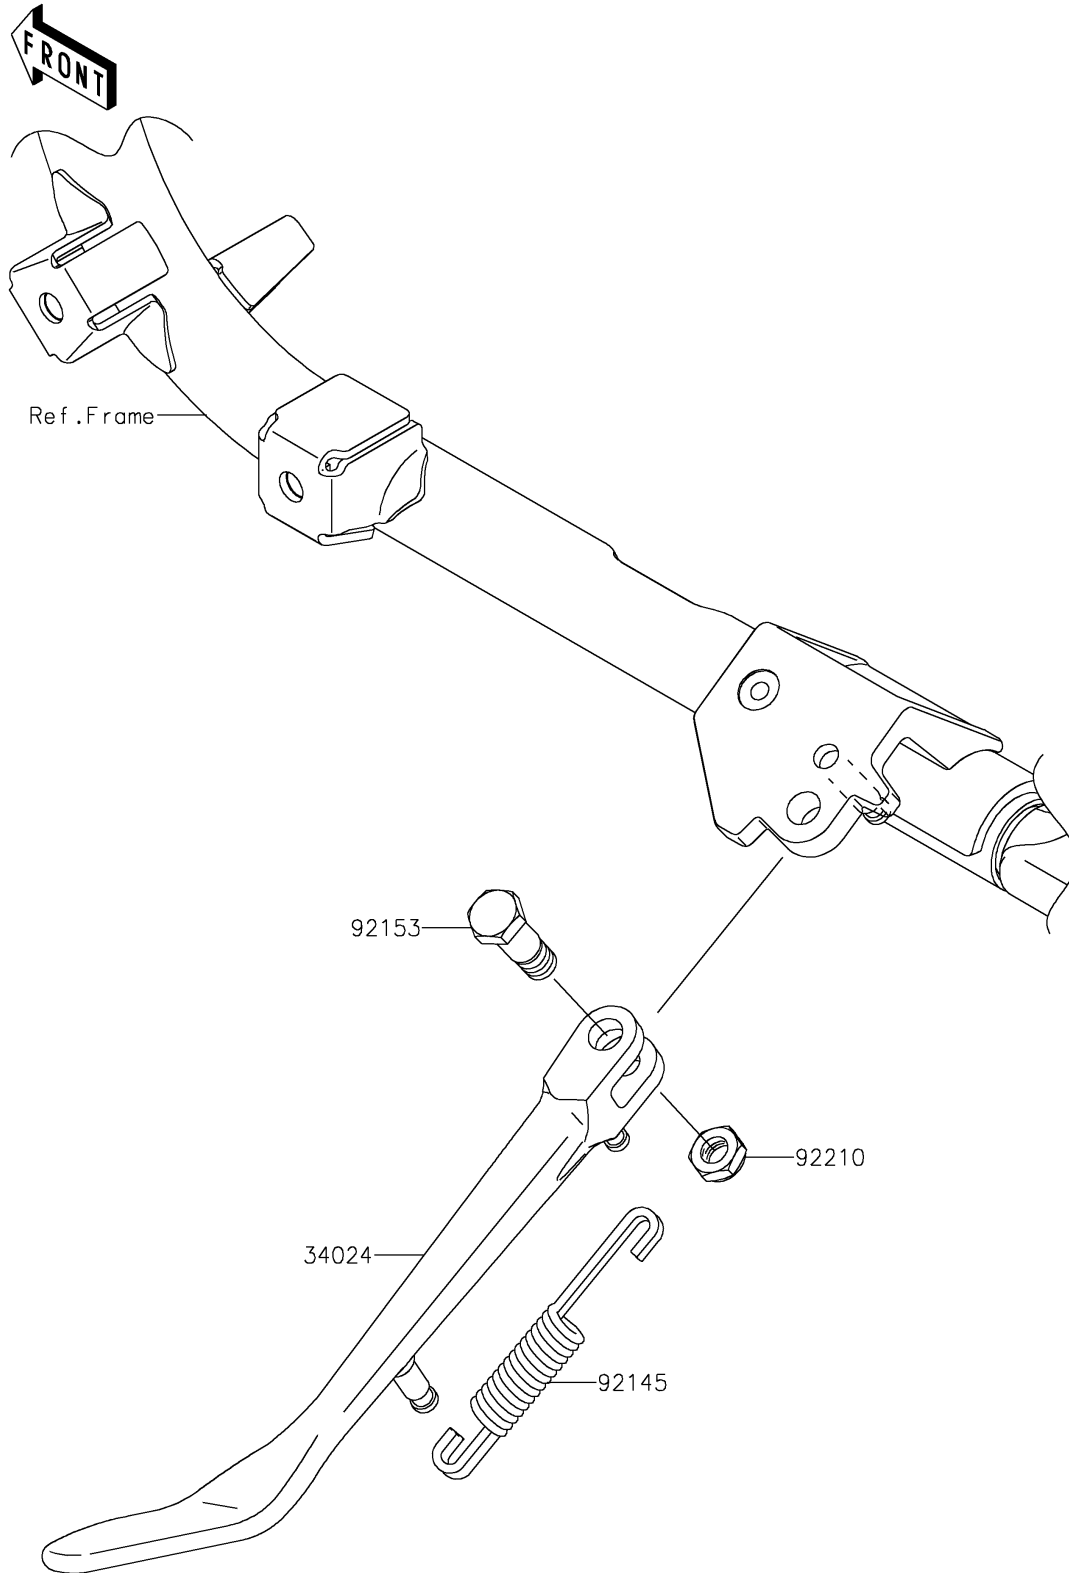

2021 VULCAN® 900 CLASSIC LT PARTS DIAGRAM

Stand(s)

F2190

2021 VULCAN® 900 CLASSIC LT PARTS LIST

Stand(s)

ITEM NAME	PART NUMBER	QUANTITY
STAND-SIDE (Ref # 34024)	34024-0083	1
SPRING,SIDE STAND (Ref # 92145)	92145-0687	1
BOLT,SIDE STAND,10MM (Ref # 92153)	92153-1416	1
NUT,LOCK,10MM (Ref # 92210)	92210-0784	1