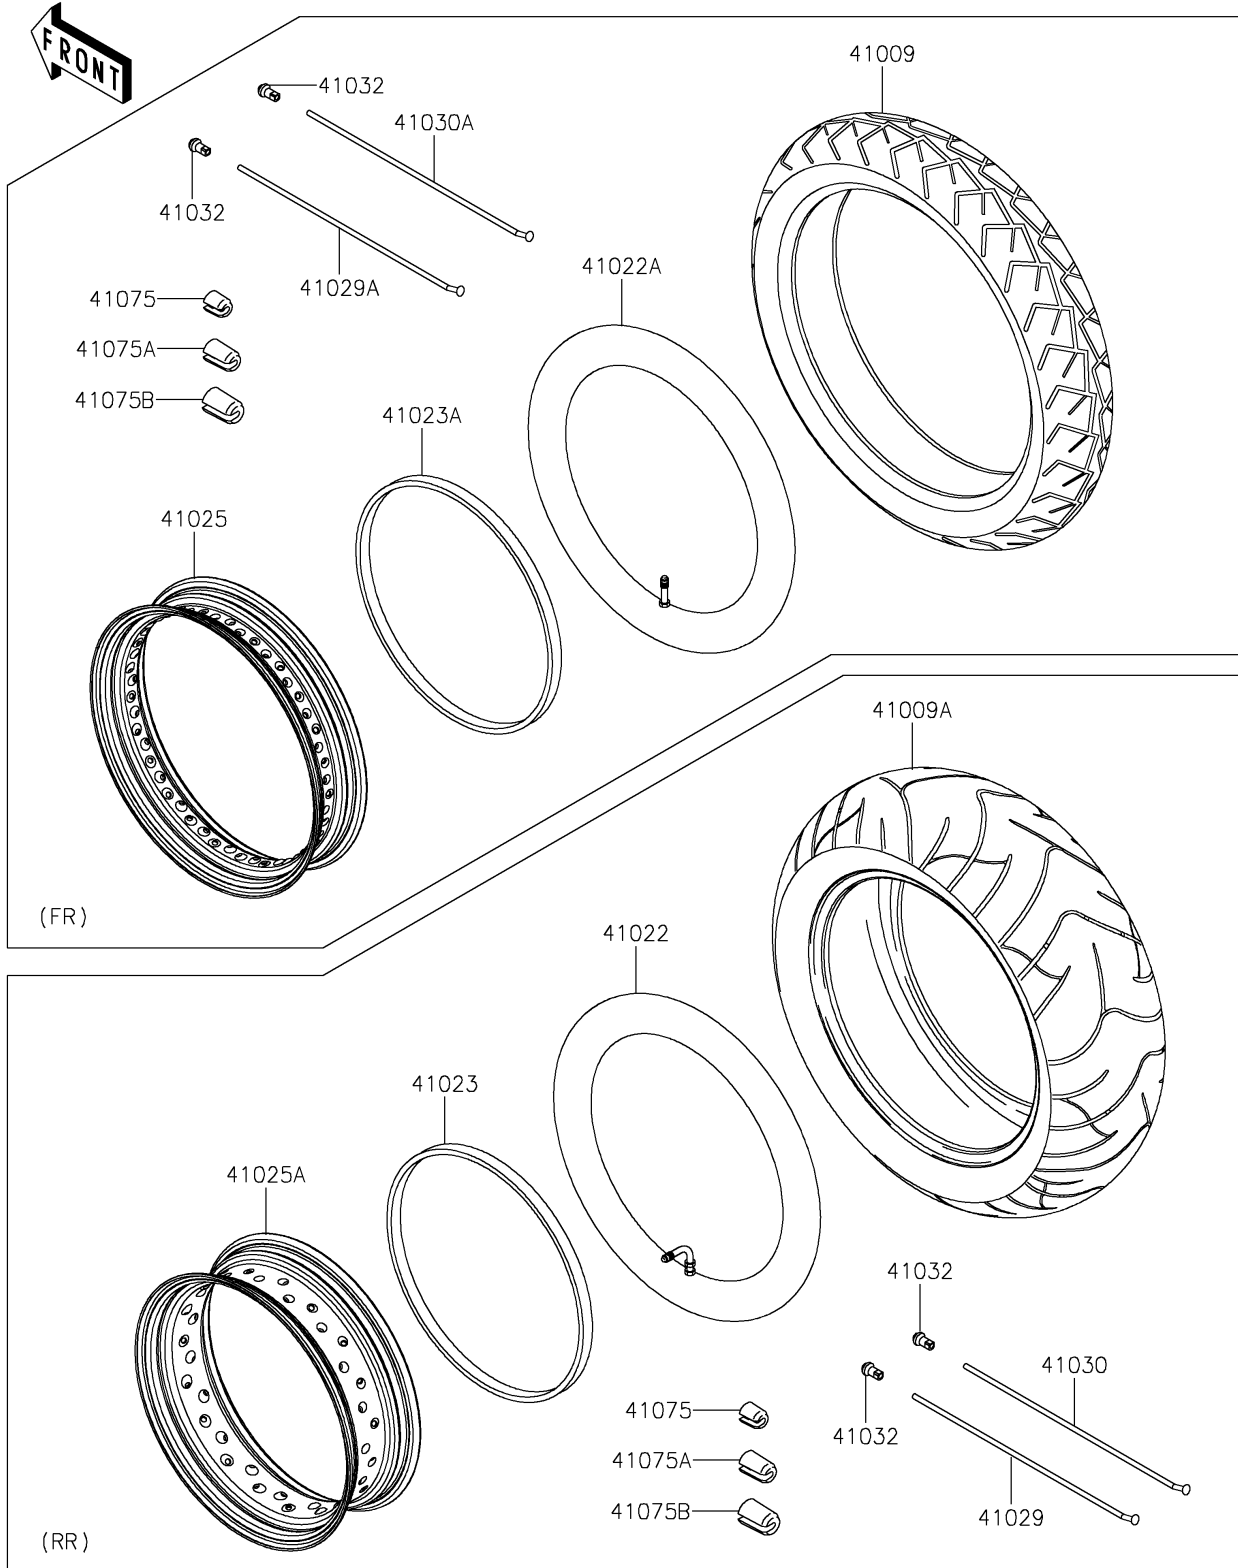

2021 VULCAN® 900 CLASSIC LT PARTS DIAGRAM

Tires

F2210

2021 VULCAN® 900 CLASSIC LT PARTS LIST

Tires

ITEM NAME	PART NUMBER	QUANTITY
TIRE,FR,130/90-16 67H,D404F(D) (Ref # 41009)	41009-0651	1
TIRE,RR,180/70-15 76H,D404(D) (Ref # 41009A)	41009-0665	1
TUBE-TIRE,180/70-15(D) (Ref # 41022)	41022-0024	1
TUBE-TIRE,130/90-16(D) (Ref # 41022A)	41022-1192	1
BAND-RIM,180/70-15(D) (Ref # 41023)	41023-0008	1
BAND-RIM,140/90-16(D) (Ref # 41023A)	41023-1102	1
RIM,FR,3.00X16 (Ref # 41025)	41025-0046	1
RIM,RR,4.50X15 (Ref # 41025A)	41025-0062	1
SPOKE-INNER,RR,92.5MMX109.5D (Ref # 41029)	41029-0022	18
SPOKE-INNER,FR,154.5MMX117D (Ref # 41029A)	41029-0026	24
SPOKE-OUTER,RR,91.5MMX109D (Ref # 41030)	41030-0008	18
SPOKE-OUTER,FR,151.5MMX116D (Ref # 41030A)	41030-0012	24
NIPPLE-SPOKE (Ref # 41032)	41032-0005	84
BALANCER-WHEEL,10G (Ref # 41075)	41075-0011	AR
BALANCER-WHEEL,20G (Ref # 41075A)	41075-0012	AR
BALANCER-WHEEL,30G (Ref # 41075B)	41075-0013	AR