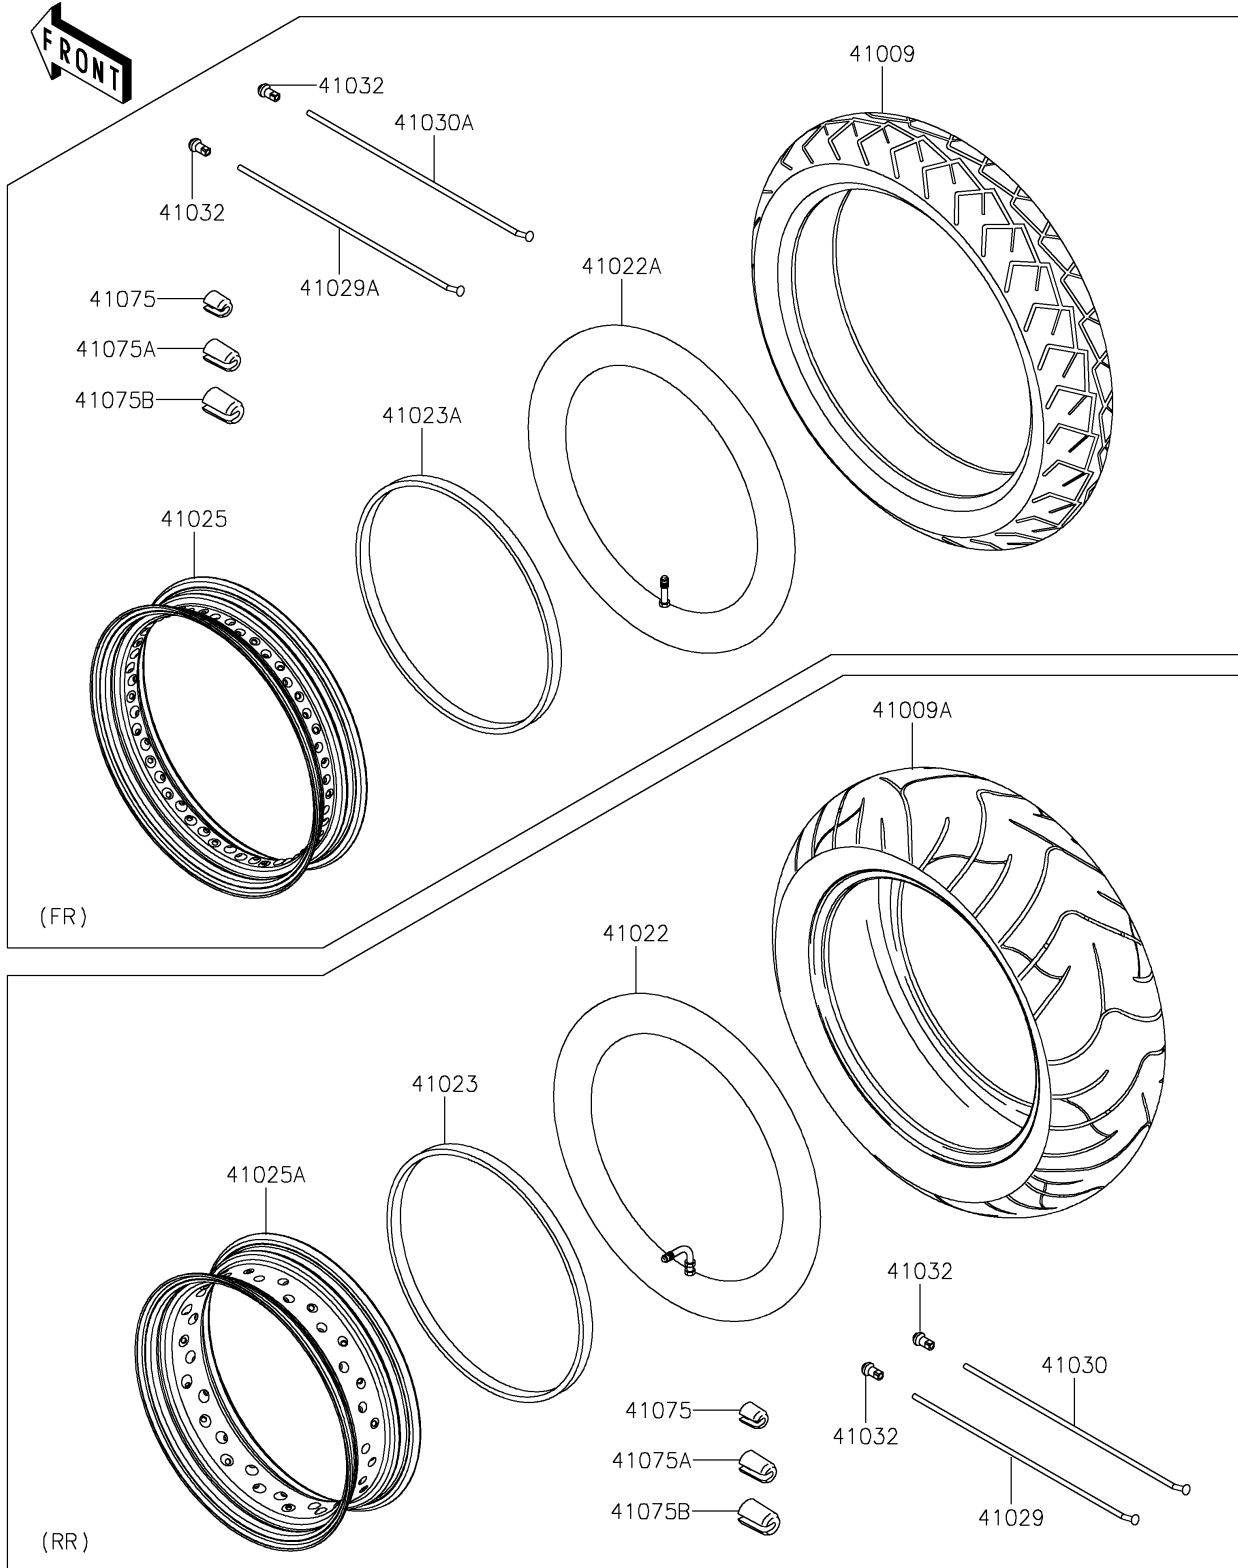

# 2021 VULCAN® 900 CLASSIC LT PARTS DIAGRAM

Tires

F2210

## 2021 VULCAN® 900 CLASSIC LT PARTS LIST

### Tires

ITEM NAME	PART NUMBER	QUANTITY
TIRE,FR,130/90-16 67H,D404F(D) (Ref # 41009)	41009-0651	1
TIRE,RR,180/70-15 76H,D404(D) (Ref # 41009A)	41009-0665	1
TUBE-TIRE,180/70-15(D) (Ref # 41022)	41022-0024	1
TUBE-TIRE,130/90-16(D) (Ref # 41022A)	41022-1192	1
BAND-RIM,180/70-15(D) (Ref # 41023)	41023-0008	1
BAND-RIM,140/90-16(D) (Ref # 41023A)	41023-1102	1
RIM,FR,3.00X16 (Ref # 41025)	41025-0046	1
RIM,RR,4.50X15 (Ref # 41025A)	41025-0062	1
SPOKE-INNER,RR,92.5MMX109.5D (Ref # 41029)	41029-0022	18
SPOKE-INNER,FR,154.5MMX117D (Ref # 41029A)	41029-0026	24
SPOKE-OUTER,RR,91.5MMX109D (Ref # 41030)	41030-0008	18
SPOKE-OUTER,FR,151.5MMX116D (Ref # 41030A)	41030-0012	24
NIPPLE-SPOKE (Ref # 41032)	41032-0005	84
BALANCER-WHEEL,10G (Ref # 41075)	41075-0011	AR
BALANCER-WHEEL,20G (Ref # 41075A)	41075-0012	AR
BALANCER-WHEEL,30G (Ref # 41075B)	41075-0013	AR