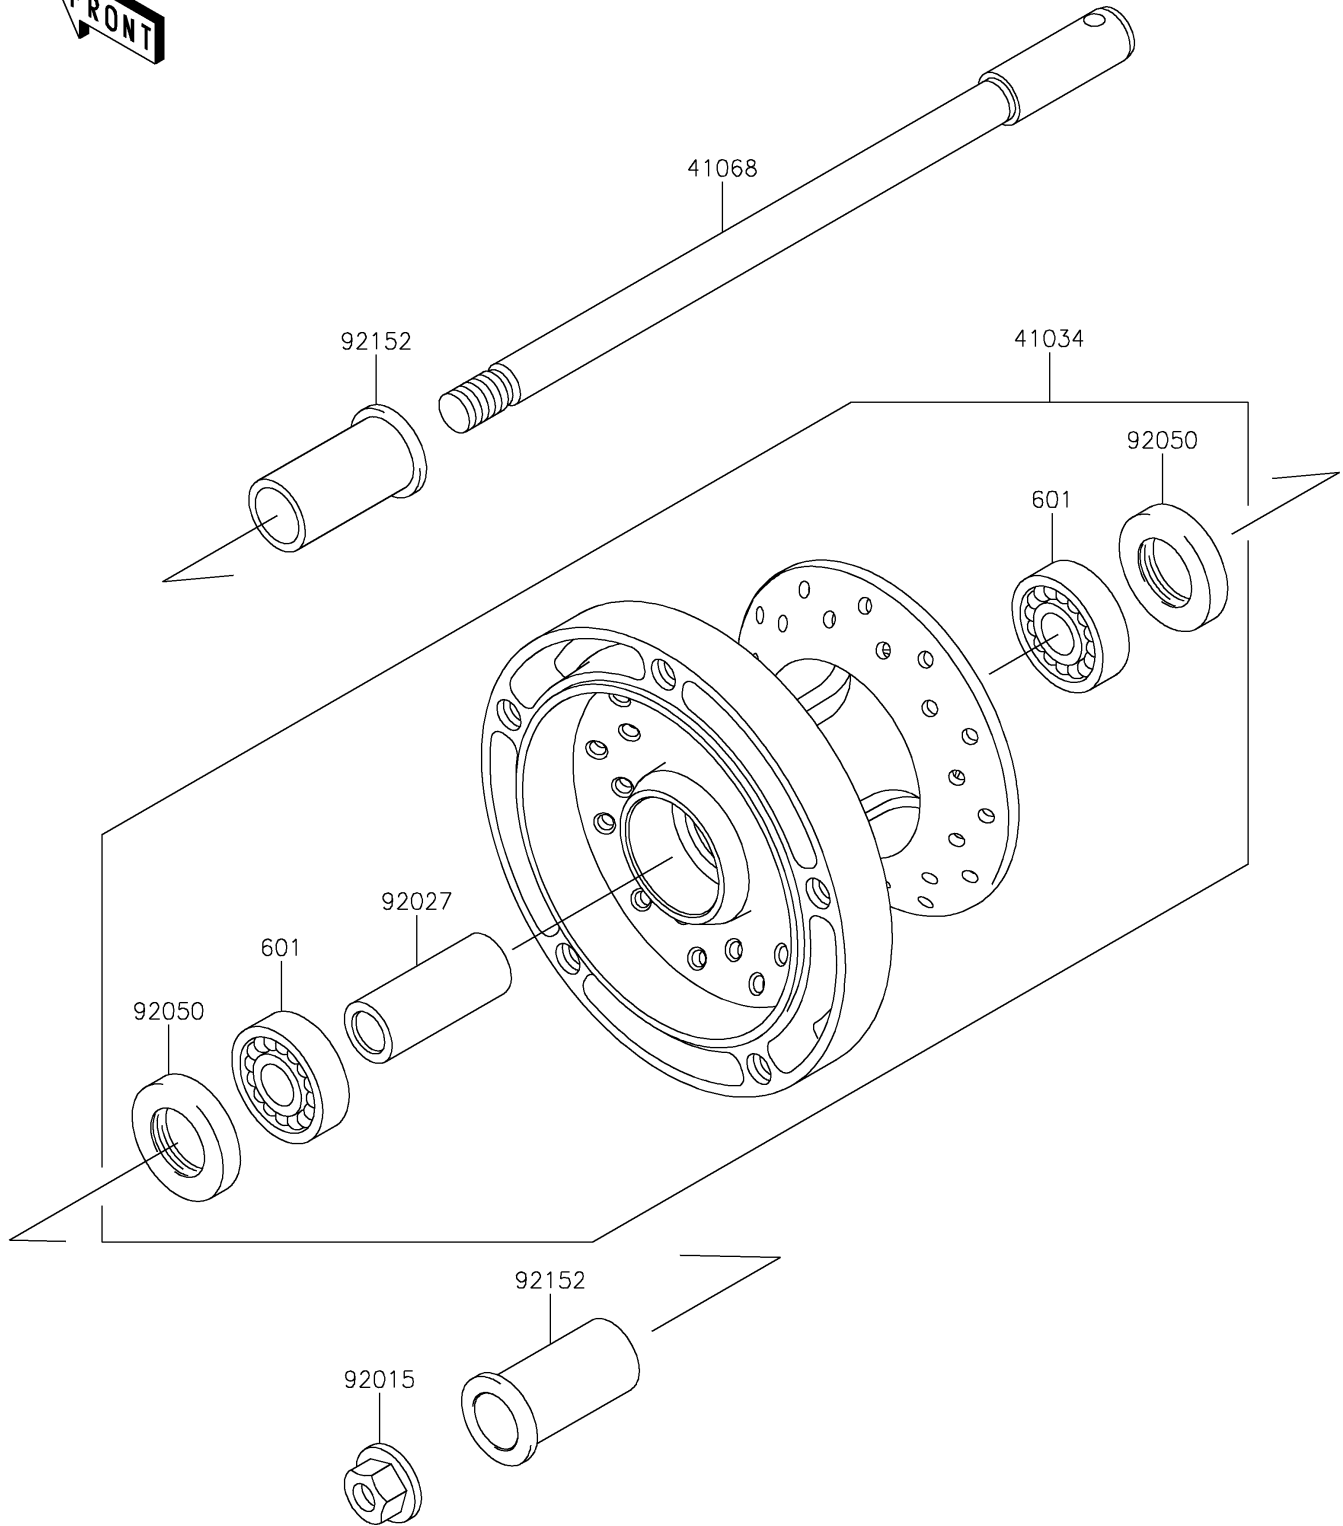

2021 VULCAN® 900 CLASSIC LT PARTS DIAGRAM

Front Wheel

F2230

2021 VULCAN® 900 CLASSIC LT PARTS LIST

Front Wheel

ITEM NAME	PART NUMBER	QUANTITY
DRUM-ASSY,FRONT BRAKE (Ref # 41034)	41034-0029	1
AXLE,FR (Ref # 41068)	41068-0058	1
BEARING-BALL,#6004UG (Ref # 601)	601B6004UG	2
NUT,FLANGED,18MM (Ref # 92015)	92015-1993	1
COLLAR,20.2X28X70 (Ref # 92027)	92027-1752	1
SEAL-OIL,26X42X8 (Ref # 92050)	92050-060	2
COLLAR,FR AXLE,L=53 (Ref # 92152)	92152-0349	2