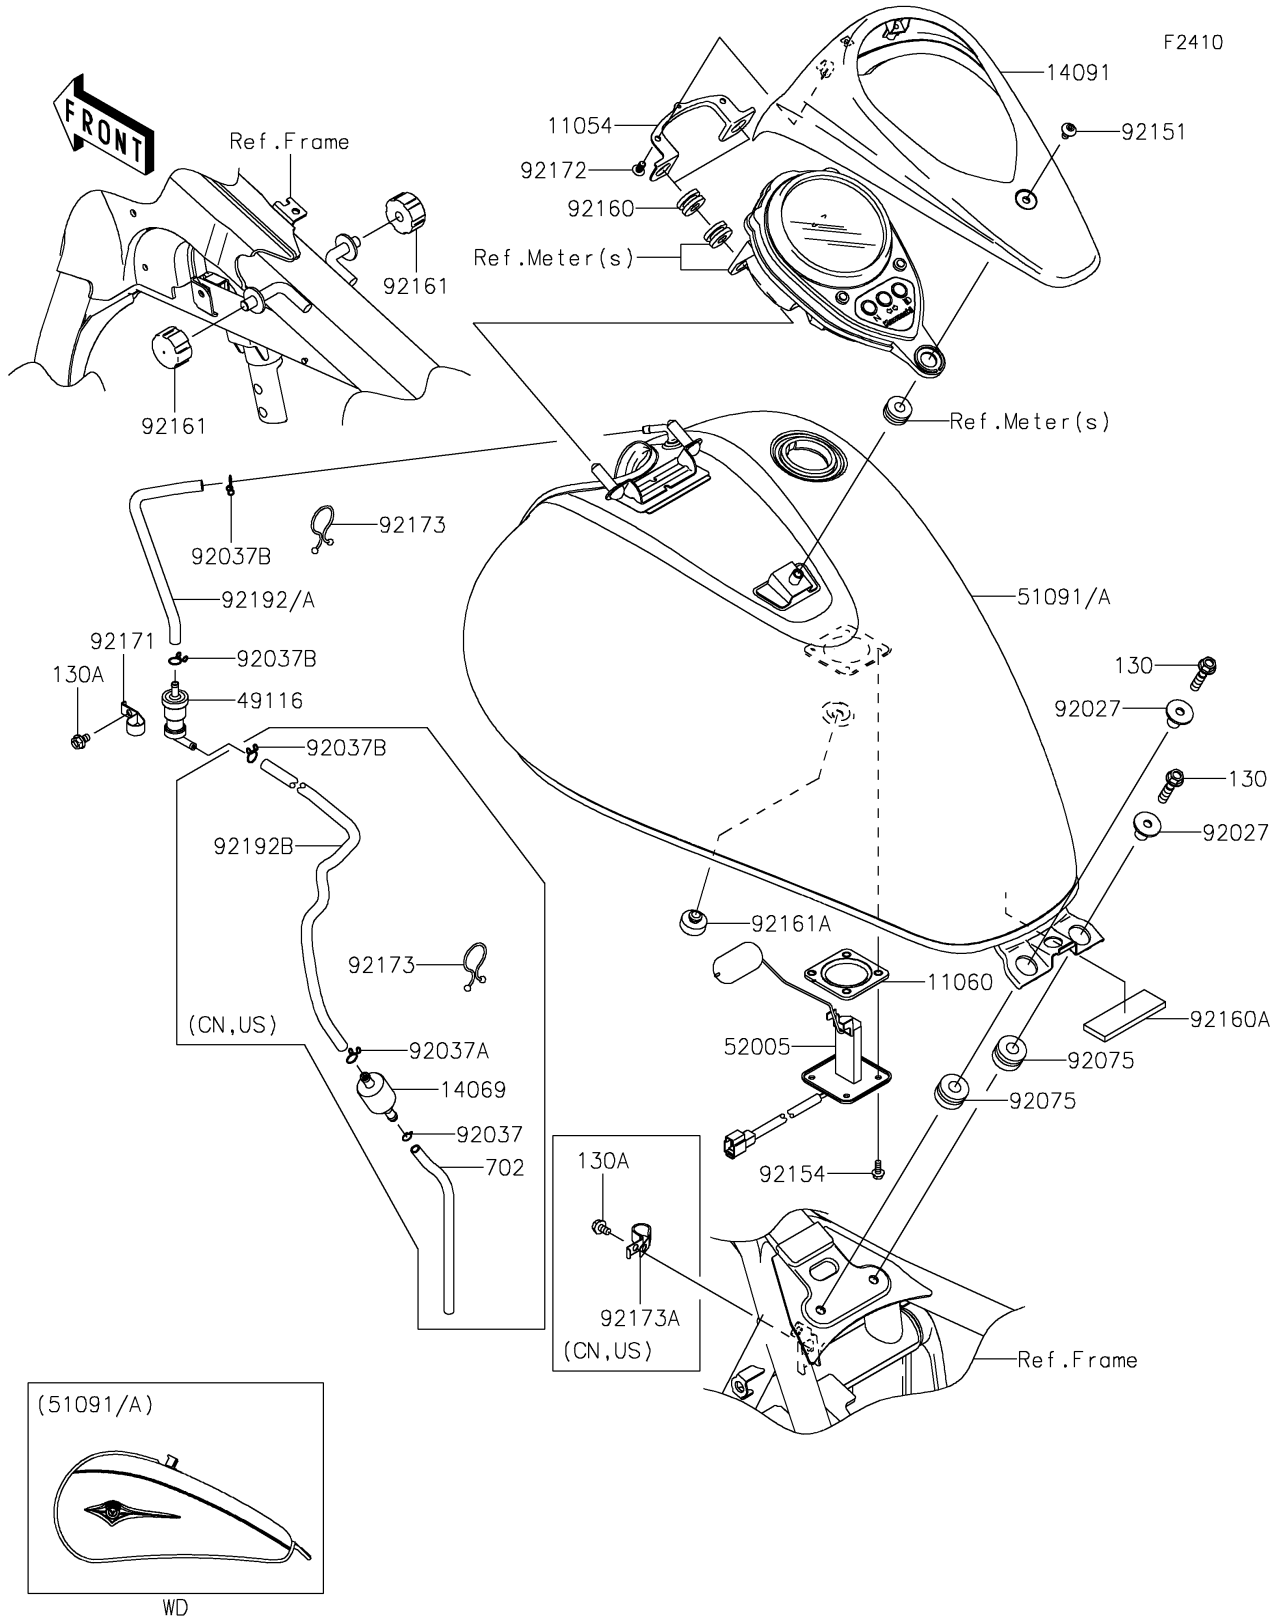

# 2021 VULCAN® 900 CLASSIC LT PARTS DIAGRAM

## Fuel Tank

## 2021 VULCAN® 900 CLASSIC LT PARTS LIST

### Fuel Tank

ITEM NAME	PART NUMBER	QUANTITY
BRACKET,METER,FR (Ref # 11054)	11054-0034	1
GASKET,FUEL GAUGE (Ref # 11060)	11060-1952	1
BOLT-FLANGED,8X30 (Ref # 130)	130BA0830	2
COVER,METER (Ref # 14091)	14091-0516	1
VALVE-ASSY,CHECK (Ref # 49116)	49116-0014	1
GAUGE,FUEL (Ref # 52005)	52005-0718	1
COLLAR,L=19.3 (Ref # 92027)	92027-1780	2
DAMPER (Ref # 92075)	92075-1736	2
BOLT,SOCKET,6X12 (Ref # 92151)	92151-1940	1
BOLT,FLANGED,5X12 (Ref # 92154)	92154-1856	4
DAMPER (Ref # 92160)	92160-1162	2
DAMPER (Ref # 92160A)	92160-1323	1
DAMPER,FUEL TANK (Ref # 92161)	92161-0293	2
DAMPER (Ref # 92161A)	92161-1065	1
CLAMP (Ref # 92171)	92171-0595	1
SCREW,TAPPING,5X14 (Ref # 92172)	92172-0006	2