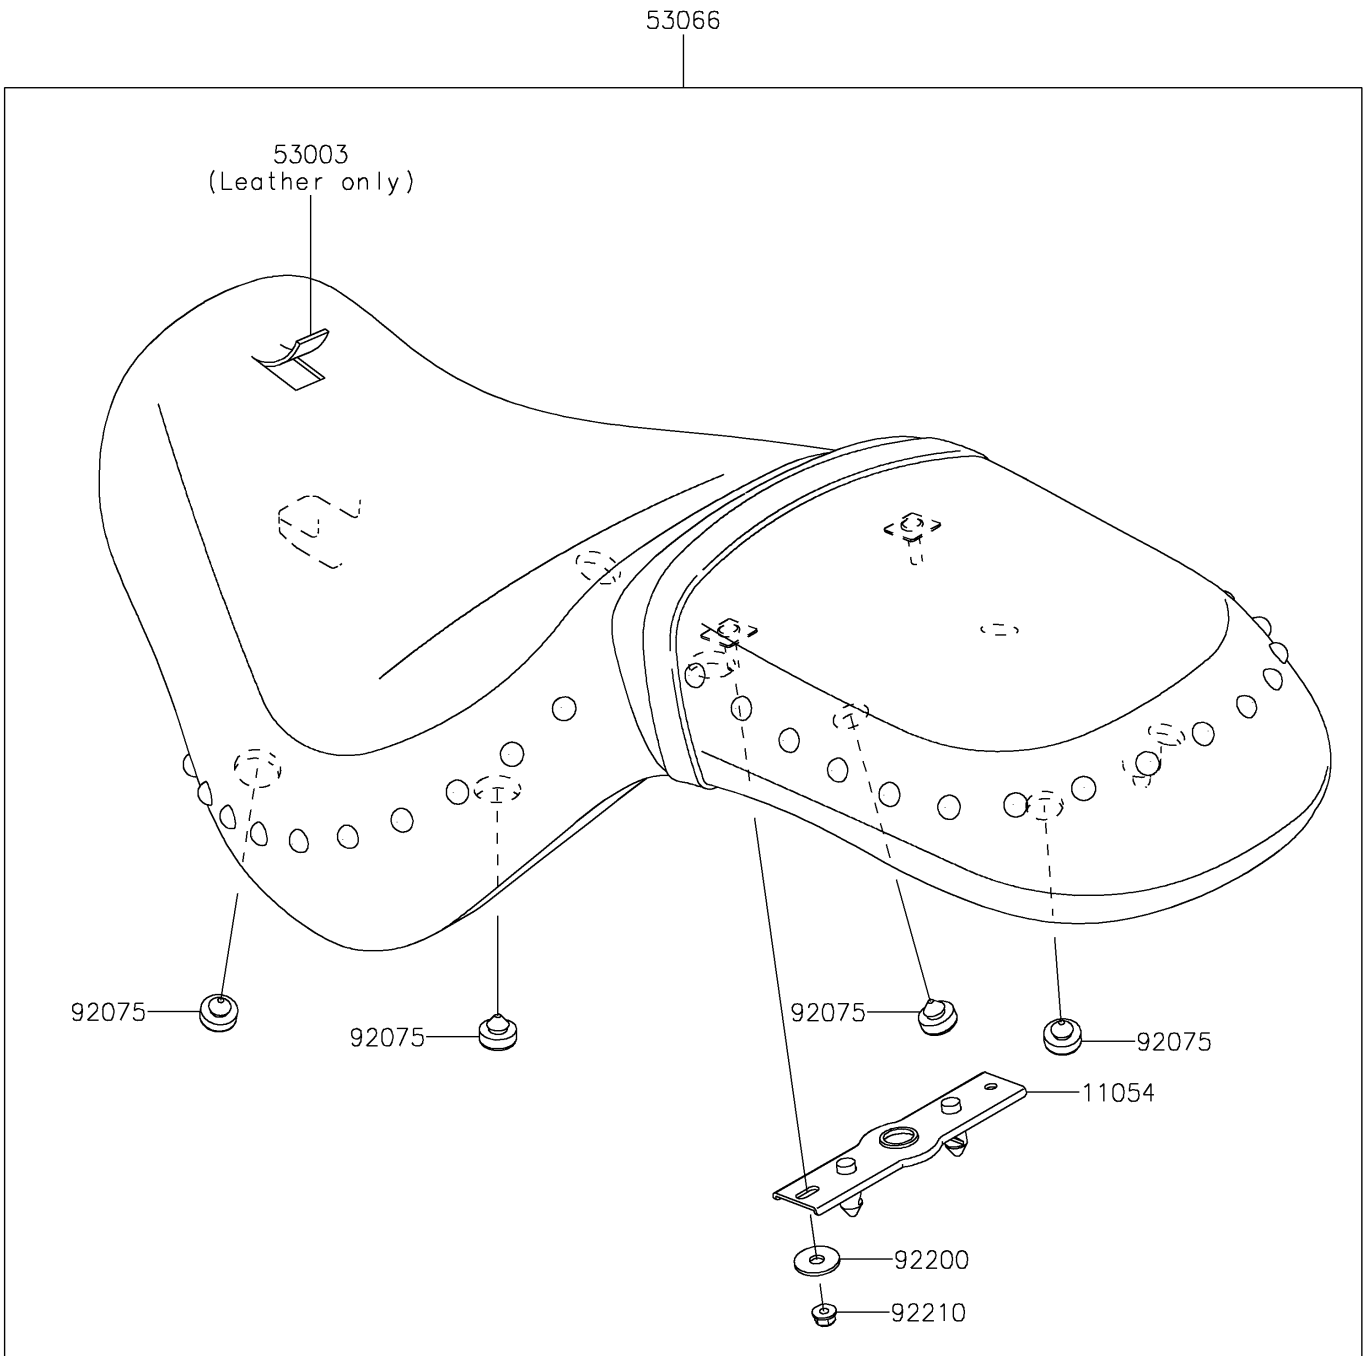

# 2021 VULCAN® 900 CLASSIC LT PARTS DIAGRAM

Seat

F2510

## 2021 VULCAN® 900 CLASSIC LT PARTS LIST

### Seat

ITEM NAME	PART NUMBER	QUANTITY
BRACKET,SEAT (Ref # 11054)	11054-0417	1
LEATHER,SEAT,BLACK (Ref # 53003)	53003-0342-MA	1
SEAT-ASSY,DUAL,W/BAND,BLACK (Ref # 53066)	53066-0376-MA	1
DAMPER,10X20X8 (Ref # 92075)	92075-1927	8
WASHER,6.5X20X1.6 (Ref # 92200)	92200-1569	2
NUT (Ref # 92210)	92210-0401	2