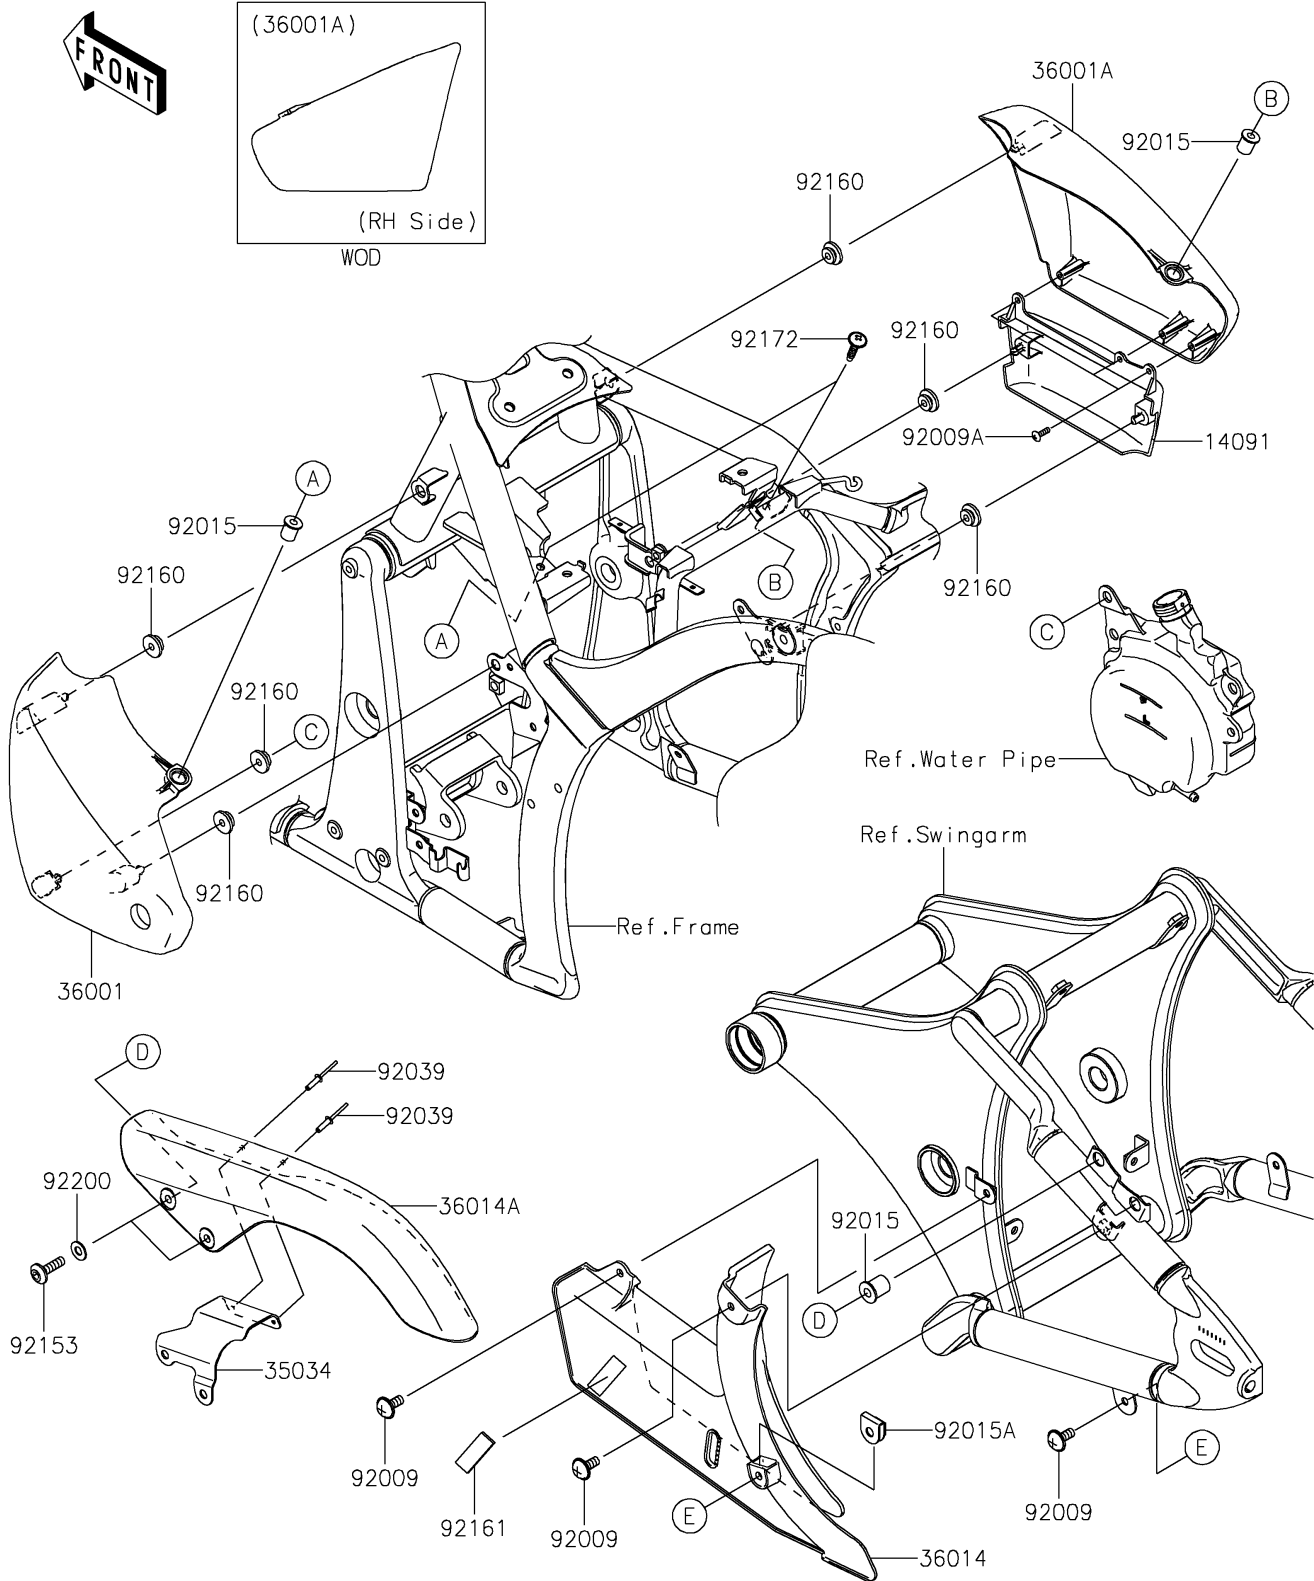

# 2021 VULCAN® 900 CLASSIC LT PARTS DIAGRAM

## Side Covers/Chain Cover

F2610

## 2021 VULCAN® 900 CLASSIC LT PARTS LIST

### Side Covers/Chain Cover

ITEM NAME	PART NUMBER	QUANTITY
COVER,SIDE COVER,RH (Ref # 14091)	14091-0641	1
REINFORCE (Ref # 35034)	35034-0082	1
COVER-SIDE,LH,EBONY (Ref # 36001)	36001-0081-H8	1
COVER-SIDE,RH,EBONY (Ref # 36001A)	36001-0082-H8	1
CASE-CHAIN,LWR (Ref # 36014)	36014-0031	1
CASE-CHAIN,UPP (Ref # 36014A)	36014-0032	1
SCREW,6X14 (Ref # 92009)	92009-1662	3
SCREW,TAPPING,4X14 (Ref # 92009A)	92009-1792	3
NUT (Ref # 92015)	92015-1700	4
NUT,CLIP,6MM (Ref # 92015A)	92015-1904	1
RIVET (Ref # 92039)	92039-1251	2
BOLT,SOCKET,6X22 (Ref # 92153)	92153-1356	2
DAMPER (Ref # 92160)	92160-1613	6
DAMPER (Ref # 92161)	92161-0124	1
SCREW,6X26 (Ref # 92172)	92172-0137	2
WASHER,6.5X14X1 (Ref # 92200)	92200-1388	2