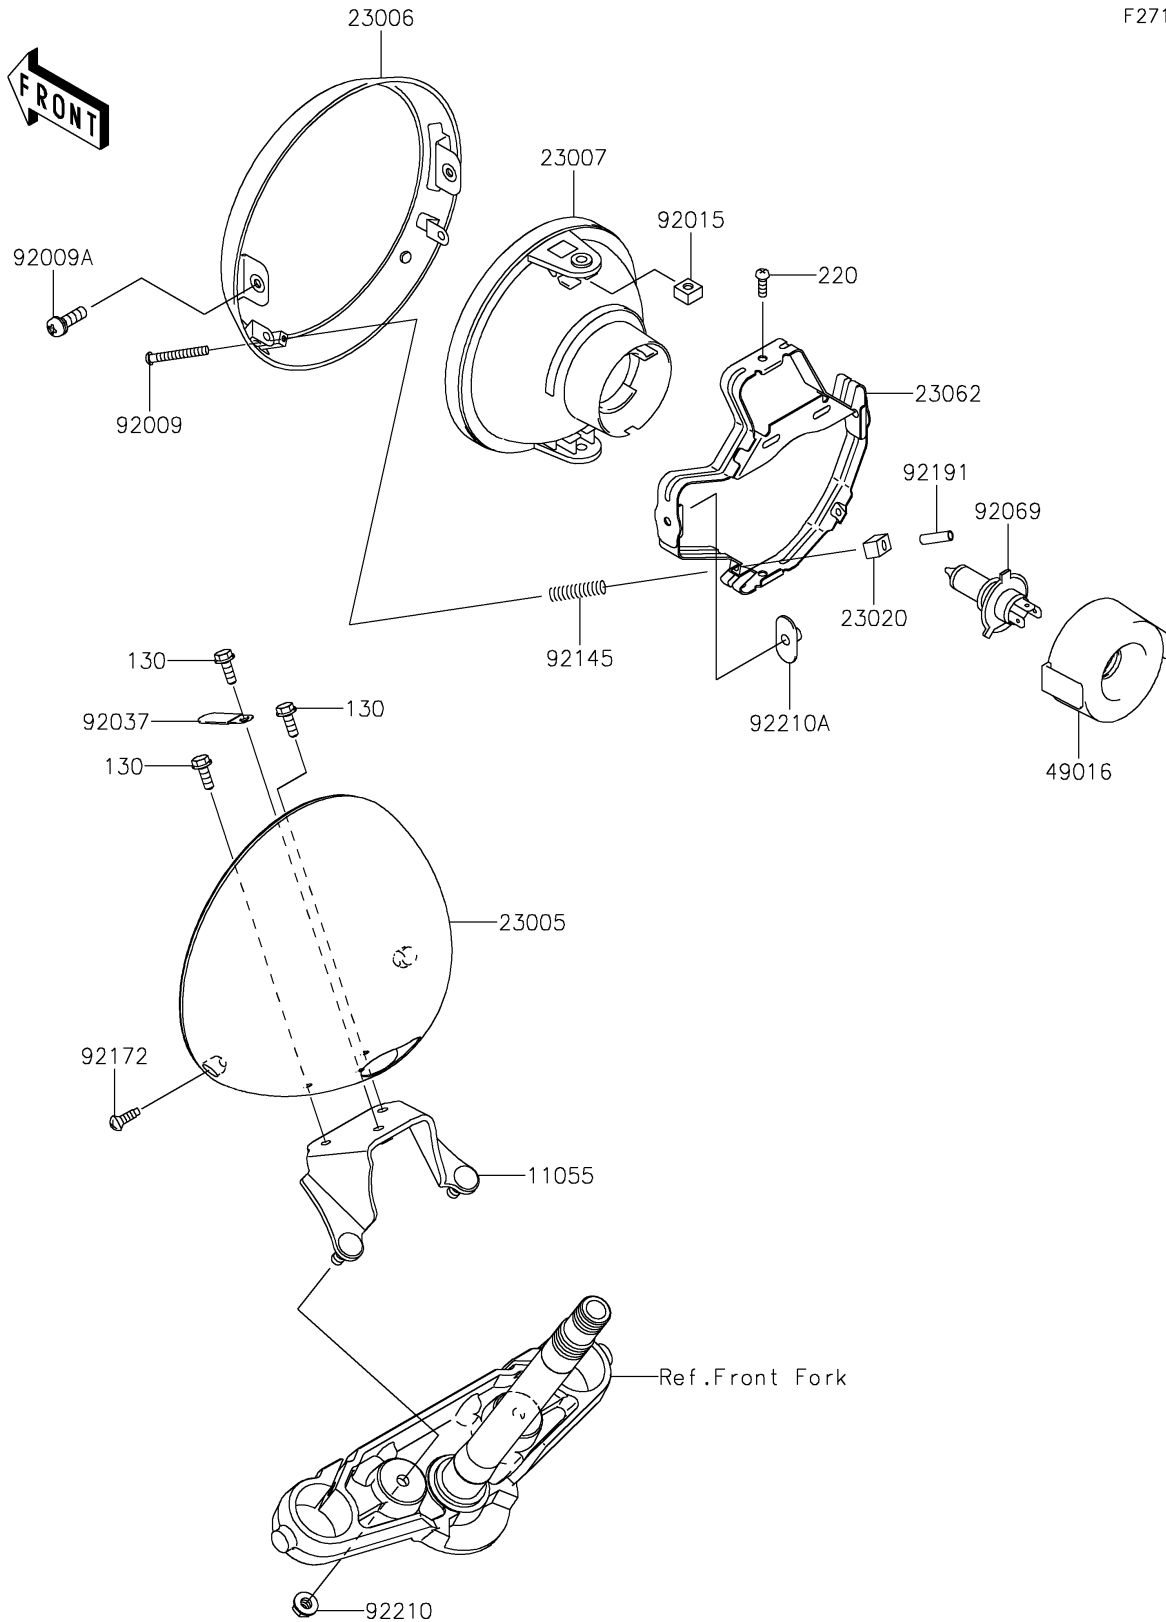

2021 VULCAN[®] 900 CLASSIC LT PARTS DIAGRAM

Headlight(s)

F2710

2021 VULCAN® 900 CLASSIC LT PARTS LIST

Headlight(s)

ITEM NAME	PART NUMBER	QUANTITY
BRACKET,HEAD LAMP,SILVER (Ref # 11055)	11055-1167-CE	1
BOLT-FLANGED,6X16 (Ref # 130)	130BA0616	3
SCREW-PAN-CROS,5X16 (Ref # 220)	220AA0516	2
BODY-COMP-HEAD LAMP (Ref # 23005)	23005-0304	1
RIM-LAMP (Ref # 23006)	23006-1081	1
LENS-COMP,HEAD LAMP (Ref # 23007)	23007-1396	1
NUT,4MM,FOCUS ADJUST (Ref # 23020)	23020-018	2
BRACKET-COMP,HEAD LAMP (Ref # 23062)	23062-1132	1
COVER-SEAL,SOCKET (Ref # 49016)	49016-1203	1
SCREW,FOCUS ADJUST,4X60 (Ref # 92009)	92009-1816	2
SCREW,5X16 (Ref # 92009A)	92009-1879	2
NUT,5MM (Ref # 92015)	92015-1157	2
CLAMP,L=45 (Ref # 92037)	92037-1539	1
BULB,12V 60/55W,H4 (Ref # 92069)	92069-0050	1
SPRING,HEAD LAMP LENS (Ref # 92145)	92145-1268	2
SCREW,5X14 (Ref # 92172)	92172-0145	2
TUBE,3.5X5.5X19 (Ref # 92191)	92191-1217	2
NUT,FLANGED,8MM (Ref # 92210)	92210-0004	2
NUT,SPECIAL,5MM (Ref # 92210A)	92210-1060	2