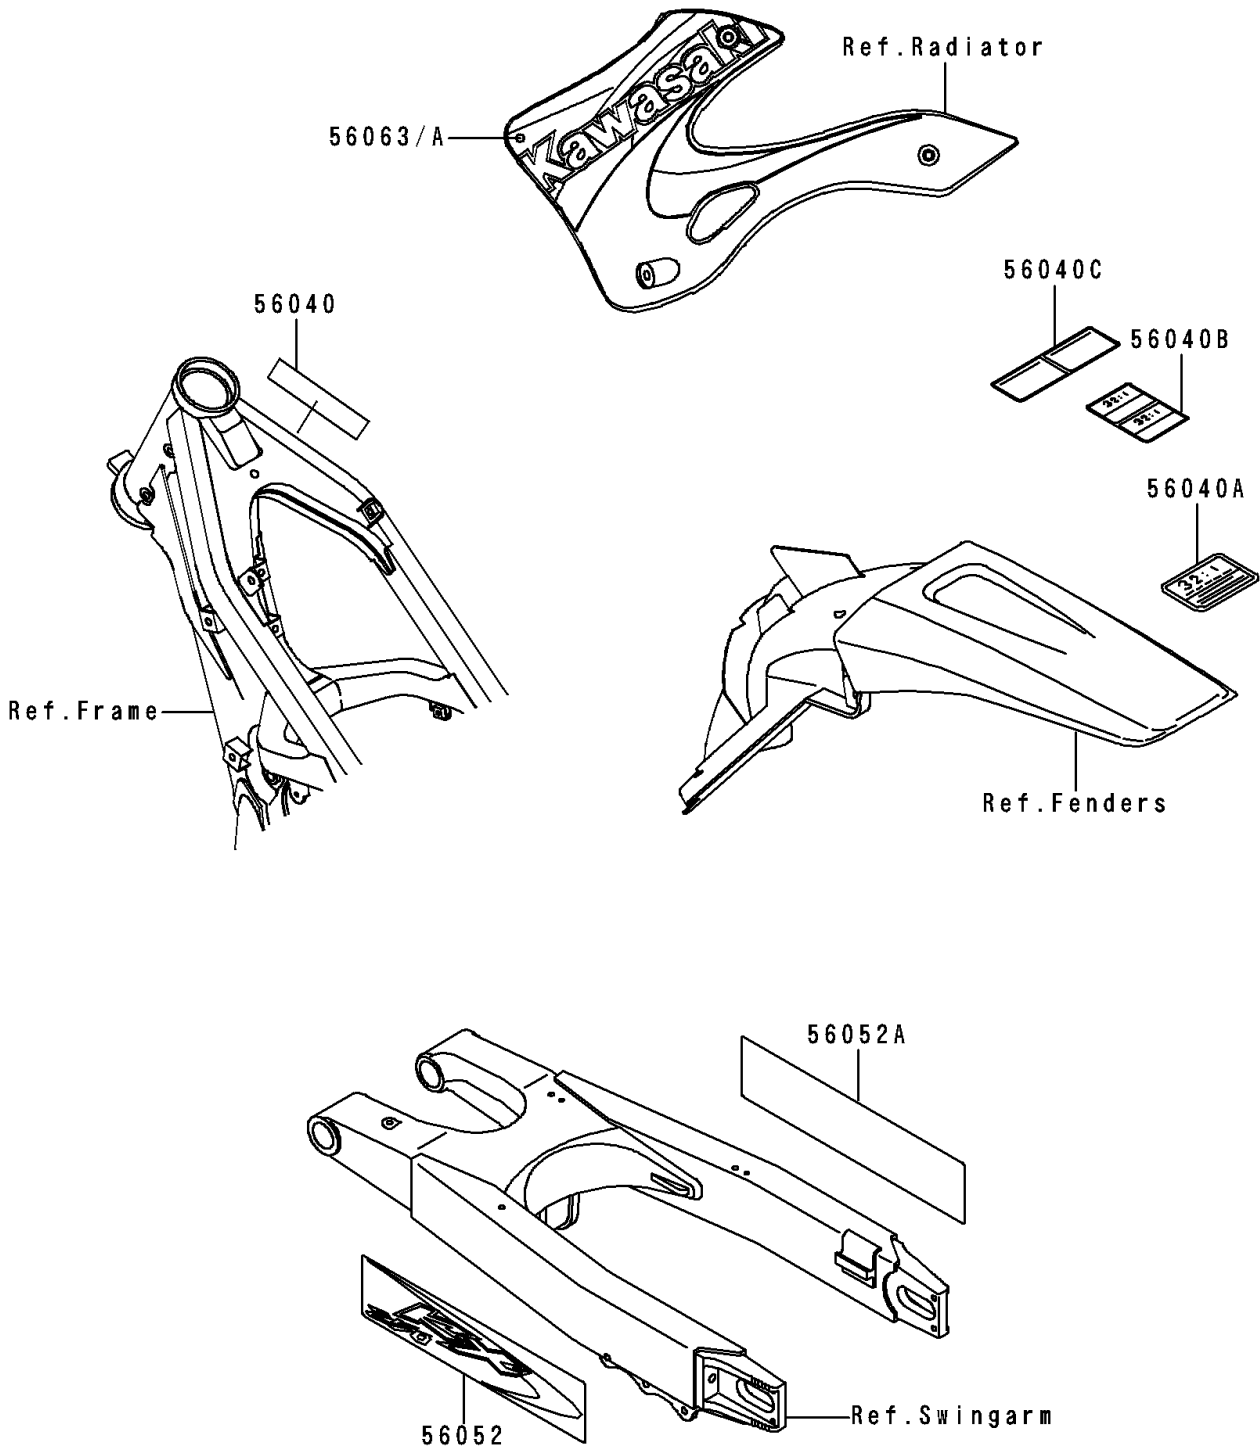

# 2000 KX250 PARTS DIAGRAM

Labels

F2860

## 2000 KX250 PARTS LIST

### Labels

ITEM NAME	PART NUMBER	QUANTITY
MARK,SWING ARM,LH,KX250 (Ref # 56052)	56052-1155	1
MARK,SWING ARM,RH,KX250 (Ref # 56052A)	56052-1156	1
PATTERN,SHROUD,LH (Ref # 56063)	56063-1332	1
PATTERN,SHROUD,RH (Ref # 56063A)	56063-1333	1
LABEL-WARNING,NOISE (Ref # 56040)	56040-1101	1
LABEL-WARNING,GASOLINE/OIL (Ref # 56040A)	56040-1129	1
LABEL-WARNING,GASOLINE/OIL (Ref # 56040B)	56040-1306	1
LABEL-WARNING,WARRANTY (Ref # 56040C)	56040-1335	1