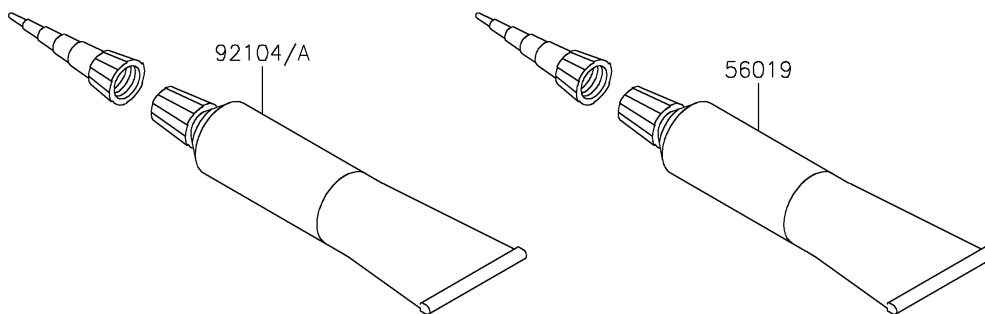

# 2021 VULCAN® 900 CLASSIC LT PARTS DIAGRAM

Owner's Tools

F2810

## 2021 VULCAN® 900 CLASSIC LT PARTS LIST

### Owner's Tools

ITEM NAME	PART NUMBER	QUANTITY
TOOL-KIT (Ref # 56007)	56007-0095	1
BAG,TOOL (Ref # 56008)	56008-1075	1
GASKET-LIQUID,TB1211,WHITE (Ref # 56019)	56019-120	1
GASKET-LIQUID,TB1211F,CLEAR (Ref # 92104)	92104-0004	1
GASKET-LIQUID,TB1216B,BLACK (Ref # 92104A)	92104-1064	1
GRIP-SCREW DRIVER (Ref # 92106)	92106-1001	1
TOOL-DRIVER,#3PHILLIPS (Ref # 92107)	92107-005	1
TOOL-WRENCH,HOOK (Ref # 92110)	92110-0018	1
TOOL-WRENCH,ALLEN,5MM (Ref # 92110A)	92110-1015	1
TOOL-WRENCH,OPEN END,10X12 (Ref # 92110B)	92110-1152	1
TOOL-WRENCH,OPEN END,14X17 (Ref # 92110C)	92110-1153	1
TOOL-WRENCH,HOOK (Ref # 92110D)	92110-1173	1
TOOL-BAR,BOX END WRENCH (Ref # 92111)	92111-0002	1
TOOL-WRENCH,OPEN END,8X10 (Ref # 92126)	92126-004	1