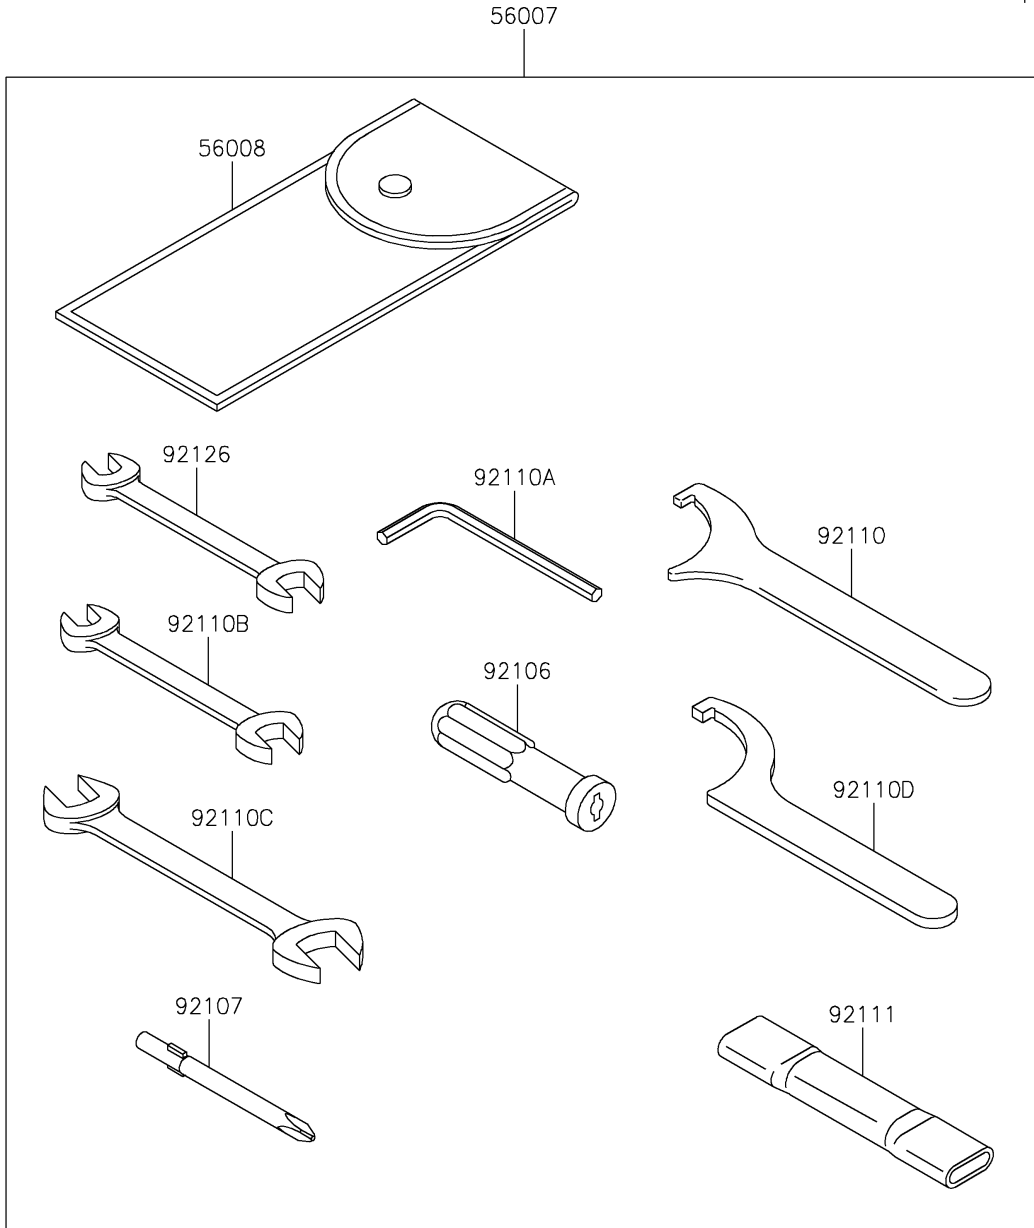

# 2021 VULCAN® 900 CLASSIC LT PARTS DIAGRAM

Owner's Tools

F2810

## 2021 VULCAN® 900 CLASSIC LT PARTS LIST

### Owner's Tools

ITEM NAME	PART NUMBER	QUANTITY
TOOL-KIT (Ref # 56007)	56007-0095	1
BAG,TOOL (Ref # 56008)	56008-1075	1
GASKET-LIQUID,TB1211,WHITE (Ref # 56019)	56019-120	1
GASKET-LIQUID,TB1211F,CLEAR (Ref # 92104)	92104-0004	1
GASKET-LIQUID,TB1216B,BLACK (Ref # 92104A)	92104-1064	1
GRIP-SCREW DRIVER (Ref # 92106)	92106-1001	1
TOOL-DRIVER,#3PHILLIPS (Ref # 92107)	92107-005	1
TOOL-WRENCH,HOOK (Ref # 92110)	92110-0018	1
TOOL-WRENCH,ALLEN,5MM (Ref # 92110A)	92110-1015	1
TOOL-WRENCH,OPEN END,10X12 (Ref # 92110B)	92110-1152	1
TOOL-WRENCH,OPEN END,14X17 (Ref # 92110C)	92110-1153	1
TOOL-WRENCH,HOOK (Ref # 92110D)	92110-1173	1
TOOL-BAR,BOX END WRENCH (Ref # 92111)	92111-0002	1
TOOL-WRENCH,OPEN END,8X10 (Ref # 92126)	92126-004	1