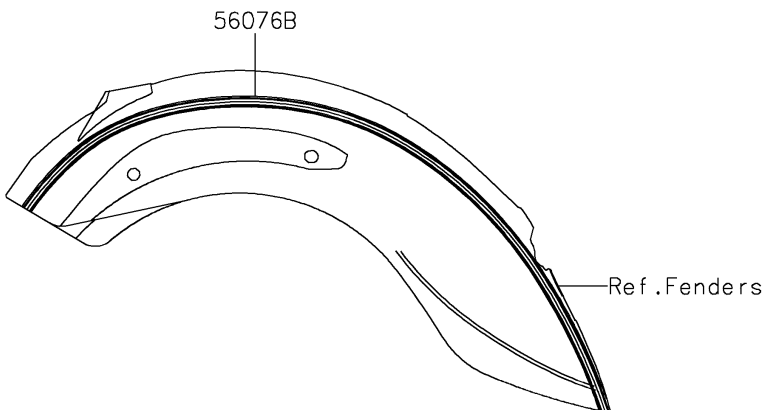

2021 VULCAN® 900 CLASSIC LT PARTS DIAGRAM

Decals

F2861

2021 VULCAN® 900 CLASSIC LT PARTS LIST

Decals

ITEM NAME	PART NUMBER	QUANTITY
MARK,SIDE COVER,KAWASAKI (Ref # 56050)	56050-1901	1
MARK,FUEL TANK,LH (Ref # 56052)	56052-0810	1
MARK,FUEL TANK,RH (Ref # 56052A)	56052-0811	1
MARK,PLATE (Ref # 56052B)	56052-0851	1
MARK,BACKREST (Ref # 56052C)	56052-0852	1
PATTERN,FUEL TANK (Ref # 56076)	56076-1711	2
PATTERN,FR FENDER (Ref # 56076A)	56076-1712	2
PATTERN,RR FENDER (Ref # 56076B)	56076-1713	2