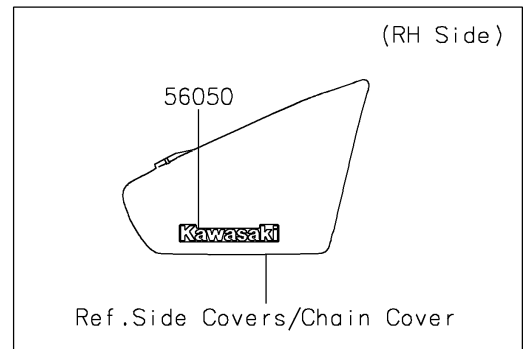

2021 VULCAN® 900 CLASSIC LT PARTS DIAGRAM

Decals

F2861

2021 VULCAN® 900 CLASSIC LT PARTS LIST

Decals

ITEM NAME	PART NUMBER	QUANTITY
MARK,SIDE COVER,KAWASAKI (Ref # 56050)	56050-1901	1
MARK,FUEL TANK,LH (Ref # 56052)	56052-0810	1
MARK,FUEL TANK,RH (Ref # 56052A)	56052-0811	1
MARK,PLATE (Ref # 56052B)	56052-0851	1
MARK,BACKREST (Ref # 56052C)	56052-0852	1
PATTERN,FUEL TANK (Ref # 56076)	56076-1711	2
PATTERN,FR FENDER (Ref # 56076A)	56076-1712	2
PATTERN,RR FENDER (Ref # 56076B)	56076-1713	2