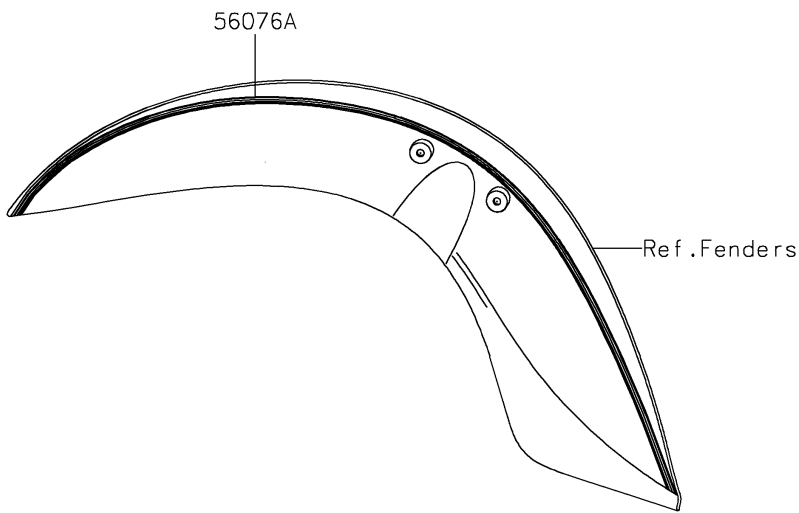

2021 VULCAN® 900 CLASSIC LT PARTS DIAGRAM

Decals

F2861

2021 VULCAN® 900 CLASSIC LT PARTS LIST

Decals

ITEM NAME	PART NUMBER	QUANTITY
MARK,SIDE COVER,KAWASAKI (Ref # 56050)	56050-1901	1
MARK,FUEL TANK,LH (Ref # 56052)	56052-0810	1
MARK,FUEL TANK,RH (Ref # 56052A)	56052-0811	1
MARK,PLATE (Ref # 56052B)	56052-0851	1
MARK,BACKREST (Ref # 56052C)	56052-0852	1
PATTERN,FUEL TANK (Ref # 56076)	56076-1711	2
PATTERN,FR FENDER (Ref # 56076A)	56076-1712	2
PATTERN,RR FENDER (Ref # 56076B)	56076-1713	2