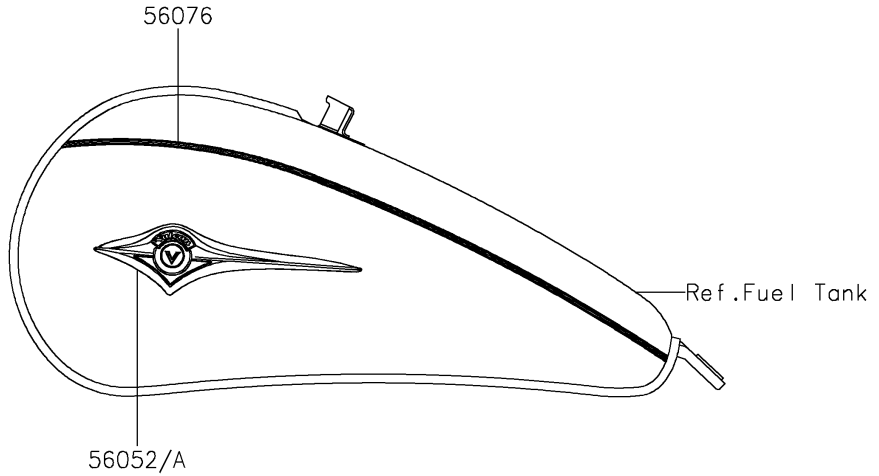

2021 VULCAN® 900 CLASSIC LT PARTS DIAGRAM

Decals

F2861

2021 VULCAN® 900 CLASSIC LT PARTS LIST

Decals

ITEM NAME	PART NUMBER	QUANTITY
MARK,SIDE COVER,KAWASAKI (Ref # 56050)	56050-1901	1
MARK,FUEL TANK,LH (Ref # 56052)	56052-0810	1
MARK,FUEL TANK,RH (Ref # 56052A)	56052-0811	1
MARK,PLATE (Ref # 56052B)	56052-0851	1
MARK,BACKREST (Ref # 56052C)	56052-0852	1
PATTERN,FUEL TANK (Ref # 56076)	56076-1711	2
PATTERN,FR FENDER (Ref # 56076A)	56076-1712	2
PATTERN,RR FENDER (Ref # 56076B)	56076-1713	2