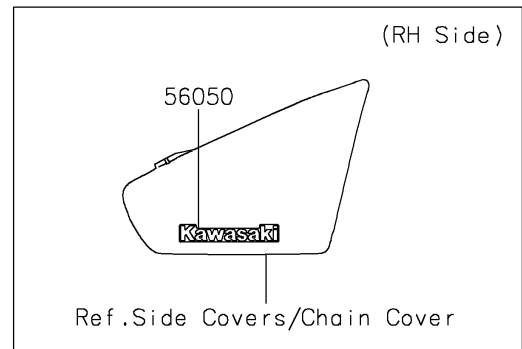

2021 VULCAN® 900 CLASSIC LT PARTS DIAGRAM

Decals

F2861

2021 VULCAN® 900 CLASSIC LT PARTS LIST

Decals

ITEM NAME	PART NUMBER	QUANTITY
MARK,SIDE COVER,KAWASAKI (Ref # 56050)	56050-1901	1
MARK,FUEL TANK,LH (Ref # 56052)	56052-0810	1
MARK,FUEL TANK,RH (Ref # 56052A)	56052-0811	1
MARK,PLATE (Ref # 56052B)	56052-0851	1
MARK,BACKREST (Ref # 56052C)	56052-0852	1
PATTERN,FUEL TANK (Ref # 56076)	56076-1711	2
PATTERN,FR FENDER (Ref # 56076A)	56076-1712	2
PATTERN,RR FENDER (Ref # 56076B)	56076-1713	2