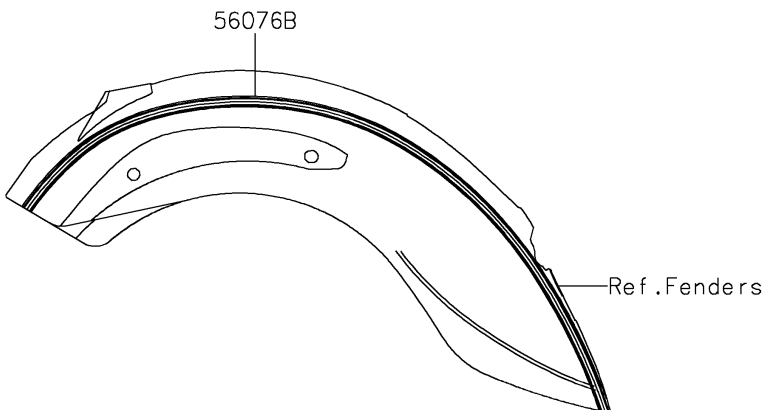

2021 VULCAN® 900 CLASSIC LT PARTS DIAGRAM

Decals

F2861

2021 VULCAN® 900 CLASSIC LT PARTS LIST

Decals

ITEM NAME	PART NUMBER	QUANTITY
MARK,SIDE COVER,KAWASAKI (Ref # 56050)	56050-1901	1
MARK,FUEL TANK,LH (Ref # 56052)	56052-0810	1
MARK,FUEL TANK,RH (Ref # 56052A)	56052-0811	1
MARK,PLATE (Ref # 56052B)	56052-0851	1
MARK,BACKREST (Ref # 56052C)	56052-0852	1
PATTERN,FUEL TANK (Ref # 56076)	56076-1711	2
PATTERN,FR FENDER (Ref # 56076A)	56076-1712	2
PATTERN,RR FENDER (Ref # 56076B)	56076-1713	2