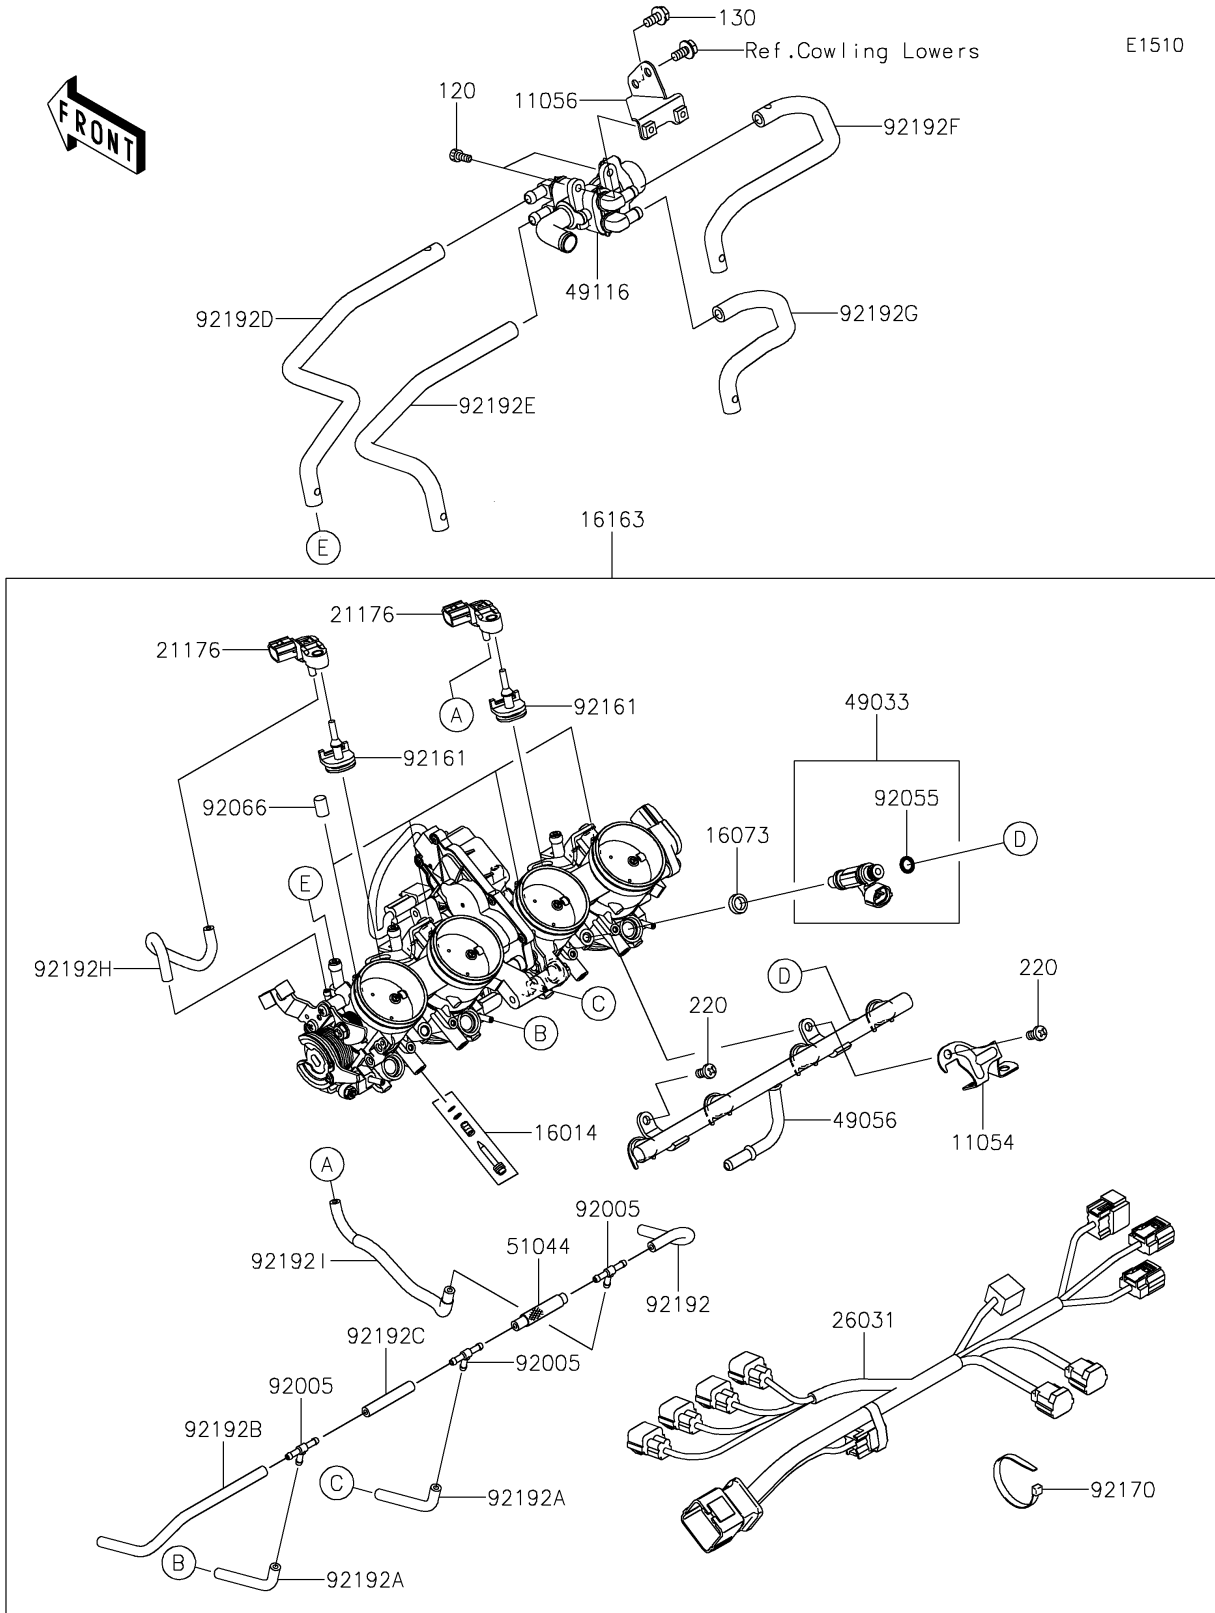

2021 NINJA® ZX™ -14R ABS PARTS DIAGRAM

Throttle

E1510

2021 NINJA® ZX™ -14R ABS PARTS LIST

Throttle

ITEM NAME	PART NUMBER	QUANTITY
BRACKET (Ref # 11054)	11054-0554	1
BRACKET,ISCV (Ref # 11056)	11056-1175	1
BOLT-SOCKET,5X12 (Ref # 120)	120CA0512	2
BOLT-FLANGED,6X12 (Ref # 130)	130BA0612	1
SCREW-PILOT AIR (Ref # 16014)	16014-0005	4
INSULATOR,INJECTER (Ref # 16073)	16073-1123	4
THROTTLE-ASSY (Ref # 16163)	16163-0780	1
SENSOR,PRESSURE (Ref # 21176)	21176-0111	2
SCREW-PAN-CROS,6X12 (Ref # 220)	220AA0612	2
HARNESS (Ref # 26031)	26031-1425	1
NOZZLE-INJECTION (Ref # 49033)	49033-0557	4
PIPE-INJECTION (Ref # 49056)	49056-0017	1
VALVE-ASSY,ISC (Ref # 49116)	49116-0706	1
TUBE-ASSY (Ref # 51044)	51044-0727	1
FITTING (Ref # 92005)	92005-1380	3
RING-O,INJECTION NOZZLE (Ref # 92055)	92055-1622	4
PLUG,FITTING (Ref # 92066)	92066-1549	4
DAMPER (Ref # 92161)	92161-0673	2
CLAMP (Ref # 92170)	92170-3749	6
TUBE,3.2X7.4X115 (Ref # 92192)	92192-0131	1
TUBE,3.2X7.4X60 (Ref # 92192A)	92192-0576	2
TUBE,3.2X7.4X175 (Ref # 92192B)	92192-0577	1
TUBE,3.2X7.4X50 (Ref # 92192C)	92192-0578	1
TUBE,THROTTLE #1-ISCV (Ref # 92192D)	92192-1009	1
TUBE,THROTTLE #2-ISCV (Ref # 92192E)	92192-1010	1
TUBE,THROTTLE #3-ISCV (Ref # 92192F)	92192-1011	1
TUBE,THROTTLE #4-ISCV (Ref # 92192G)	92192-1012	1
TUBE,BODY LH-SENSOR (Ref # 92192H)	92192-1088	1
TUBE,FITTING-SENSOR (Ref # 92192I)	92192-1089	1