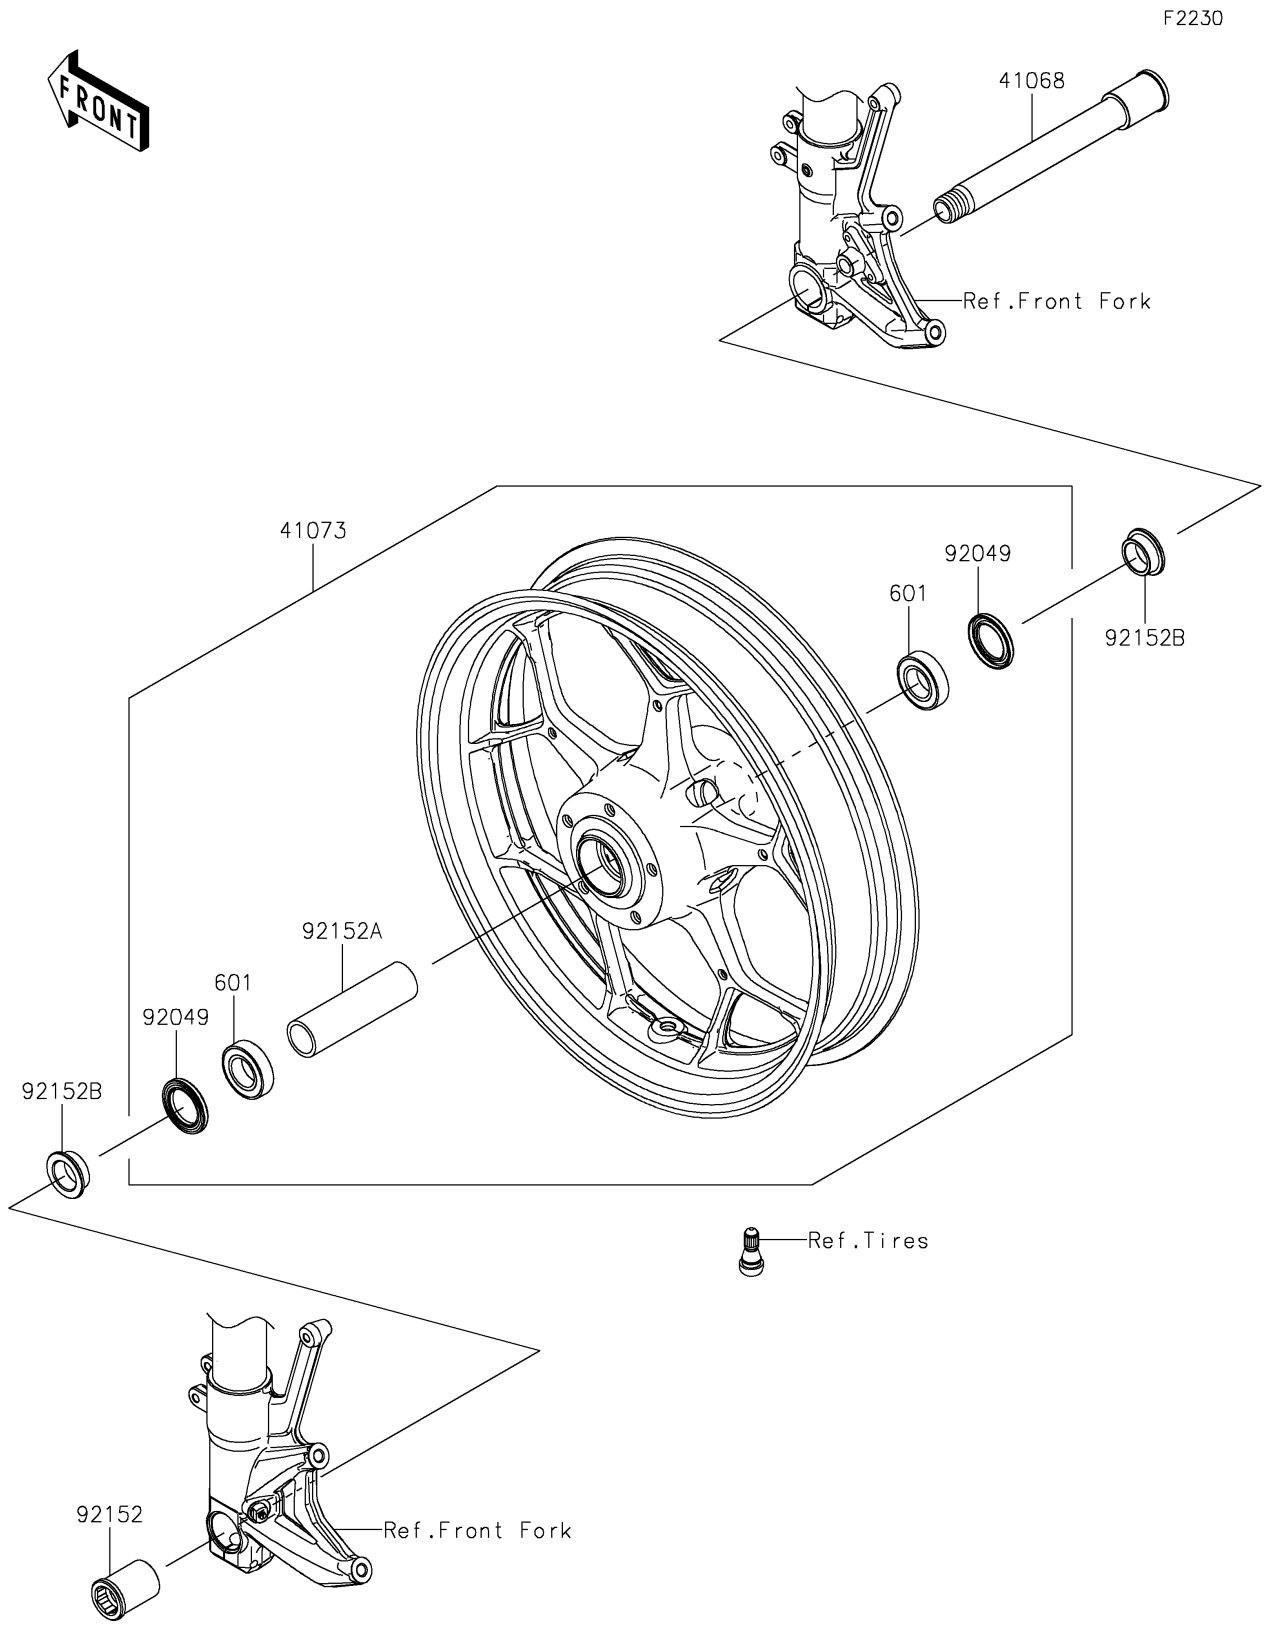

2021 NINJA® ZX™ -14R ABS PARTS DIAGRAM

Front Wheel

2021 NINJA® ZX™ -14R ABS PARTS LIST

Front Wheel

ITEM NAME	PART NUMBER	QUANTITY
AXLE,FR,24X195 (Ref # 41068)	41068-0604	1
WHEEL-ASSY,FR,G.BLACK (Ref # 41073)	41073-0730-18F	1
BEARING-BALL,#6005UU (Ref # 601)	601B6005UU	2
SEAL-OIL,BJN-C2 32X47X5 (Ref # 92049)	92049-0050	2
COLLAR,FR AXLE,LH,L=44.5 (Ref # 92152)	92152-0240	1
COLLAR,FR HUB,L=115 (Ref # 92152A)	92152-0242	1
COLLAR,25X32X13 (Ref # 92152B)	92152-2719	2