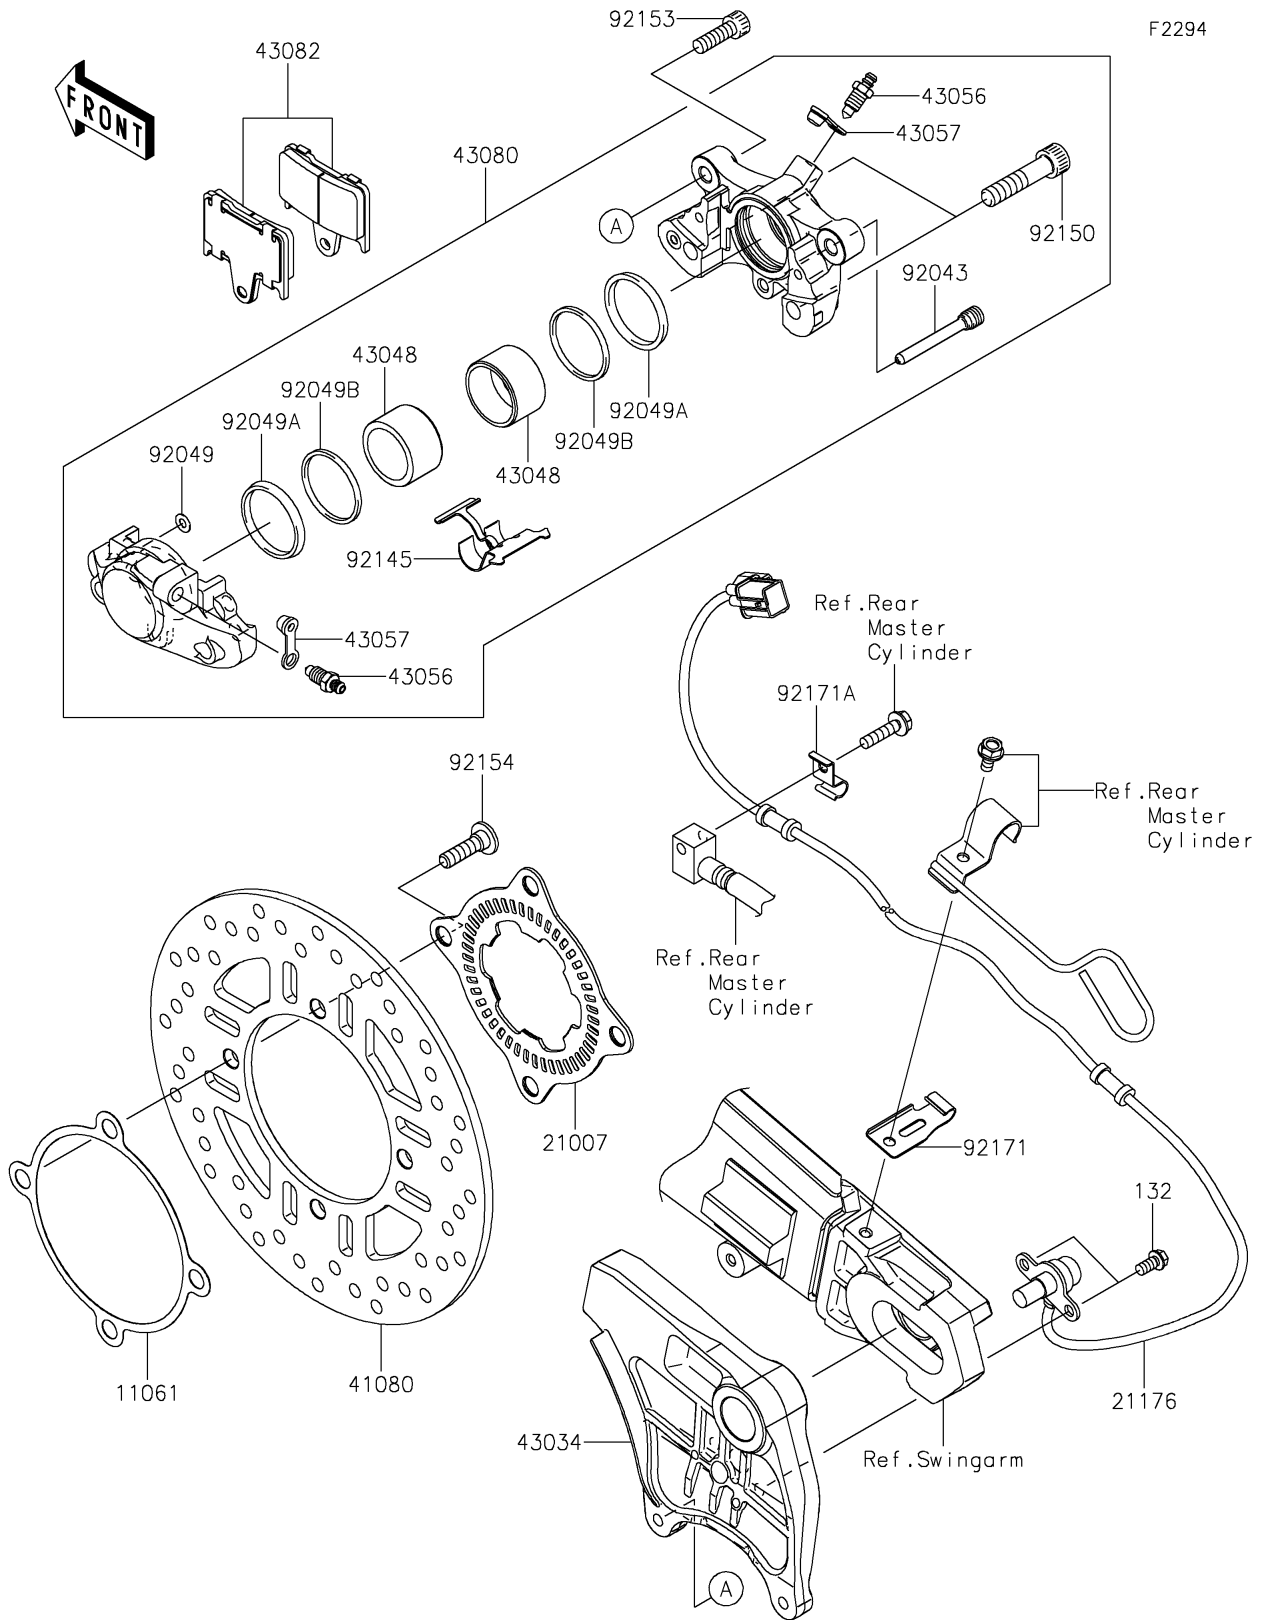

2021 NINJA® ZX™ -14R ABS PARTS DIAGRAM

Rear Brake

2021 NINJA® ZX™ -14R ABS PARTS LIST

Rear Brake

ITEM NAME	PART NUMBER	QUANTITY
GASKET,DISC PLATE (Ref # 11061)	11061-0204	1
BOLT-FLANGED-SMALL,6X12 (Ref # 132)	132BA0612	2
ROTOR,SENSOR,RR (Ref # 21007)	21007-0141	1
SENSOR,SPEED,RR (Ref # 21176)	21176-0060	1
DISC,RR (Ref # 41080)	41080-0647	1
HOLDER-BRAKE,REAR CALIPER (Ref # 43034)	43034-0091	1
PISTON-CALIPER (Ref # 43048)	43048-0017	2
BREATHER (Ref # 43056)	43056-1055	2
CAP-BREATHER (Ref # 43057)	43057-1001	2
CALIPER-SUB-ASSY,RR,BLACK (Ref # 43080)	43080-0088-DJ	1
PAD-ASSY-BRAKE (Ref # 43082)	43082-0055	1
PIN,PAD (Ref # 92043)	92043-0106	1
SEAL-OIL (Ref # 92049)	92049-1448	1
SEAL-OIL (Ref # 92049A)	92049-1449	2
SEAL-OIL (Ref # 92049B)	92049-1450	2
SPRING,PAD (Ref # 92145)	92145-0379	1
BOLT (Ref # 92150)	92150-1972	2
BOLT,SOCKET,8X25 (Ref # 92153)	92153-1625	2
BOLT,SOCKET,8X30 (Ref # 92154)	92154-1865	4
CLAMP (Ref # 92171)	92171-0619	1
CLAMP (Ref # 92171A)	92171-1702	1