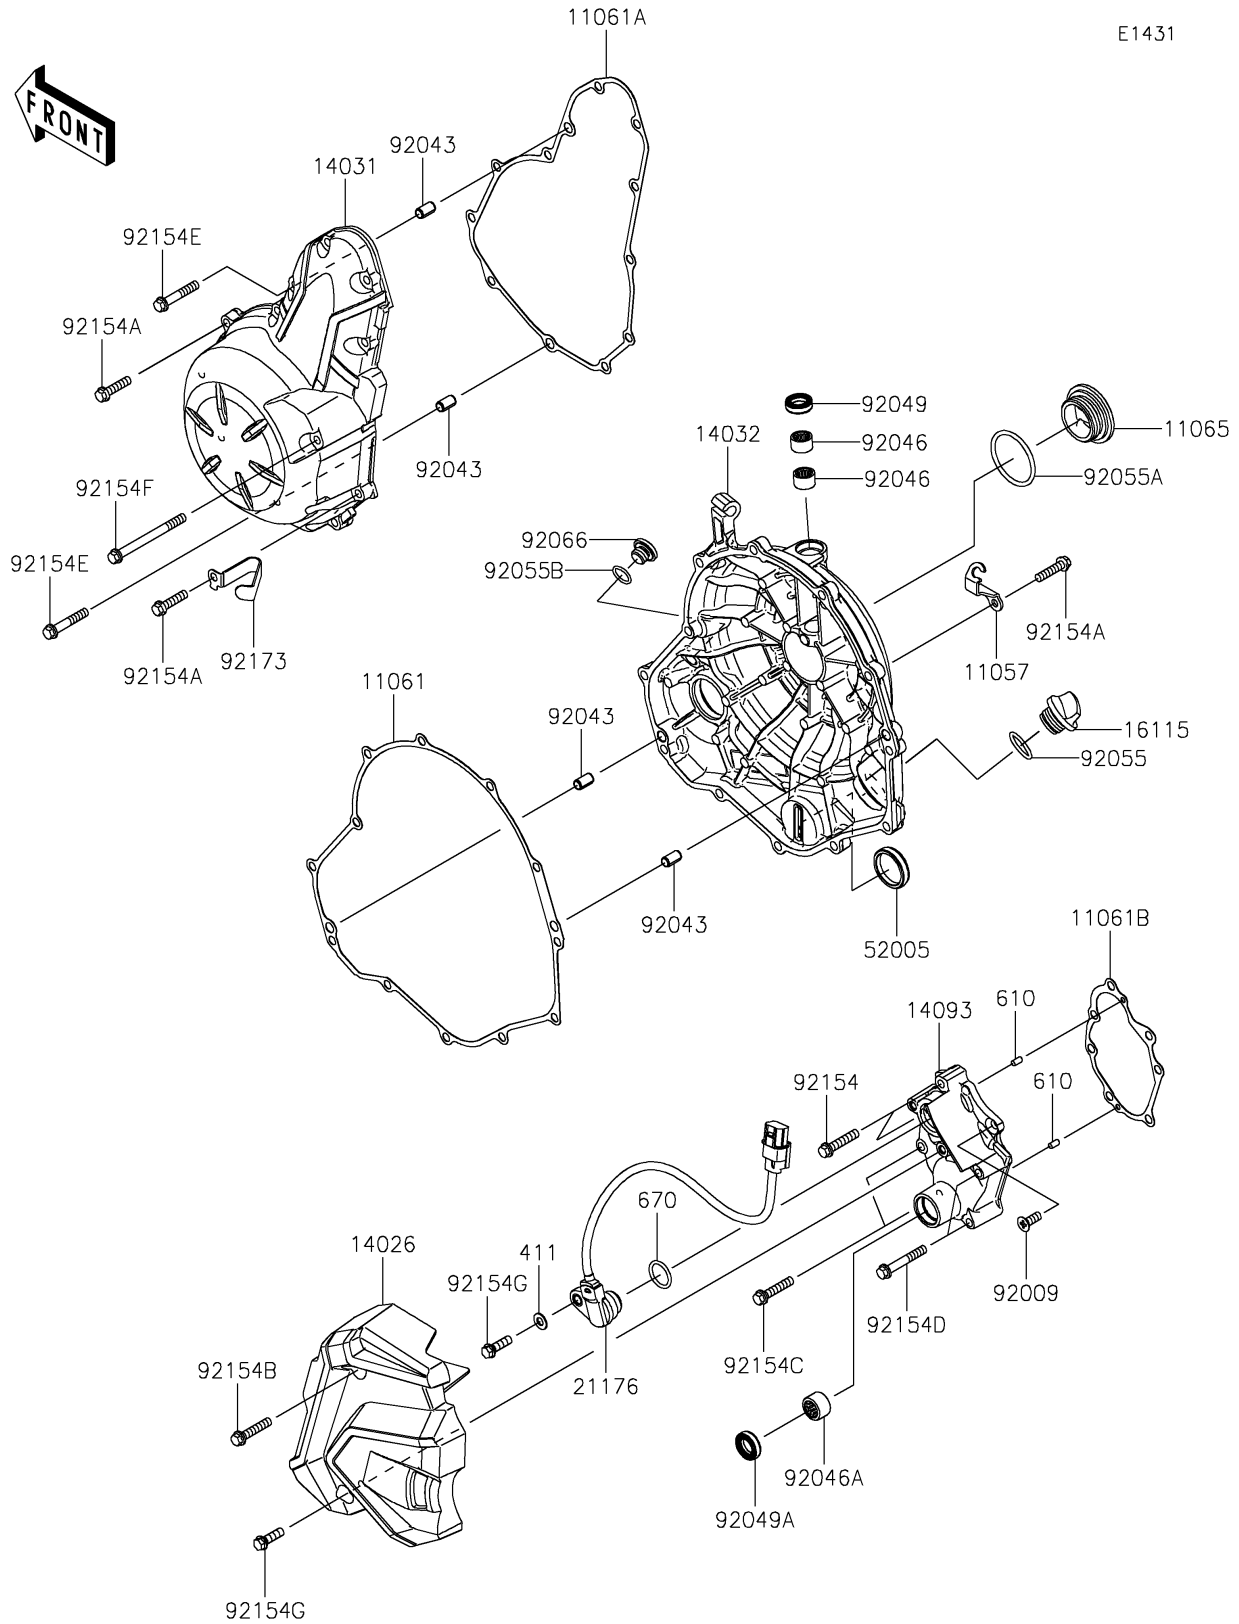

# 2021 Ninja® 650 PARTS DIAGRAM

Engine Cover(s)

## 2021 Ninja® 650 PARTS LIST

### Engine Cover(s)

ITEM NAME	PART NUMBER	QUANTITY
BRACKET (Ref # 11057)	11057-0482	1
GASKET,CLUTCH COVER (Ref # 11061)	11061-0164	1
GASKET,GENERATOR COVER (Ref # 11061A)	11061-0165	1
GASKET,TRANSMISSION COVER (Ref # 11061B)	11061-0166	1
CAP (Ref # 11065)	11065-1325	1
COVER-CHAIN (Ref # 14026)	14026-0128	1
COVER-GENERATOR (Ref # 14031)	14031-0609	1
COVER-CLUTCH (Ref # 14032)	14032-0629	1
COVER,TRANSMISSION (Ref # 14093)	14093-0463	1
CAP-OIL FILLER (Ref # 16115)	16115-1053	1
SENSOR,GEAR POSITION (Ref # 21176)	21176-0820	1
WASHER-PLAIN,6MM (Ref # 411)	411AA0600	1
GAUGE,OIL LEVEL (Ref # 52005)	52005-0071	1
ROLLER,4X8 (Ref # 610)	610A0408	2
O RING,18MM (Ref # 670)	670D2018	1
SCREW,6X16 (Ref # 92009)	92009-1360	1
PIN,6.2X8X14 (Ref # 92043)	92043-1263	4
BEARING-NEEDLE,HK1210FM (Ref # 92046)	92046-0034	2
BEARING-NEEDLE,HK1312 (Ref # 92046A)	92046-1148	1
SEAL-OIL,CLUTCH RELEASE (Ref # 92049)	92049-1475	1
SEAL-OIL,TC13225.5 (Ref # 92049A)	92049-1519	1
RING-O,19.8MM (Ref # 92055)	92055-0844	1
RING-O,39.4MM (Ref # 92055A)	92055-0849	1
RING-O,13.0X1.9 (Ref # 92055B)	92055-1011	1
PLUG,12X9.1 (Ref # 92066)	92066-0937	1
BOLT,FLANGED,6X30 (Ref # 92154)	92154-0727	2
BOLT,FLANGED,6X25 (Ref # 92154A)	92154-0819	21
BOLT,FLANGED,6X30 (Ref # 92154B)	92154-1772	1
BOLT,FLANGED,6X30 (Ref # 92154C)	92154-1773	2

### Engine Cover(s)

ITEM NAME	PART NUMBER	QUANTITY
BOLT,FLANGED,6X40 (Ref # 92154D)	92154-1774	2
BOLT,FLANGED,6X35 (Ref # 92154E)	92154-1779	2
BOLT,FLANGED,6X70 (Ref # 92154F)	92154-1780	1
BOLT,FLANGED,6X20 (Ref # 92154G)	92154-2130	2
CLAMP (Ref # 92173)	92173-1689	1