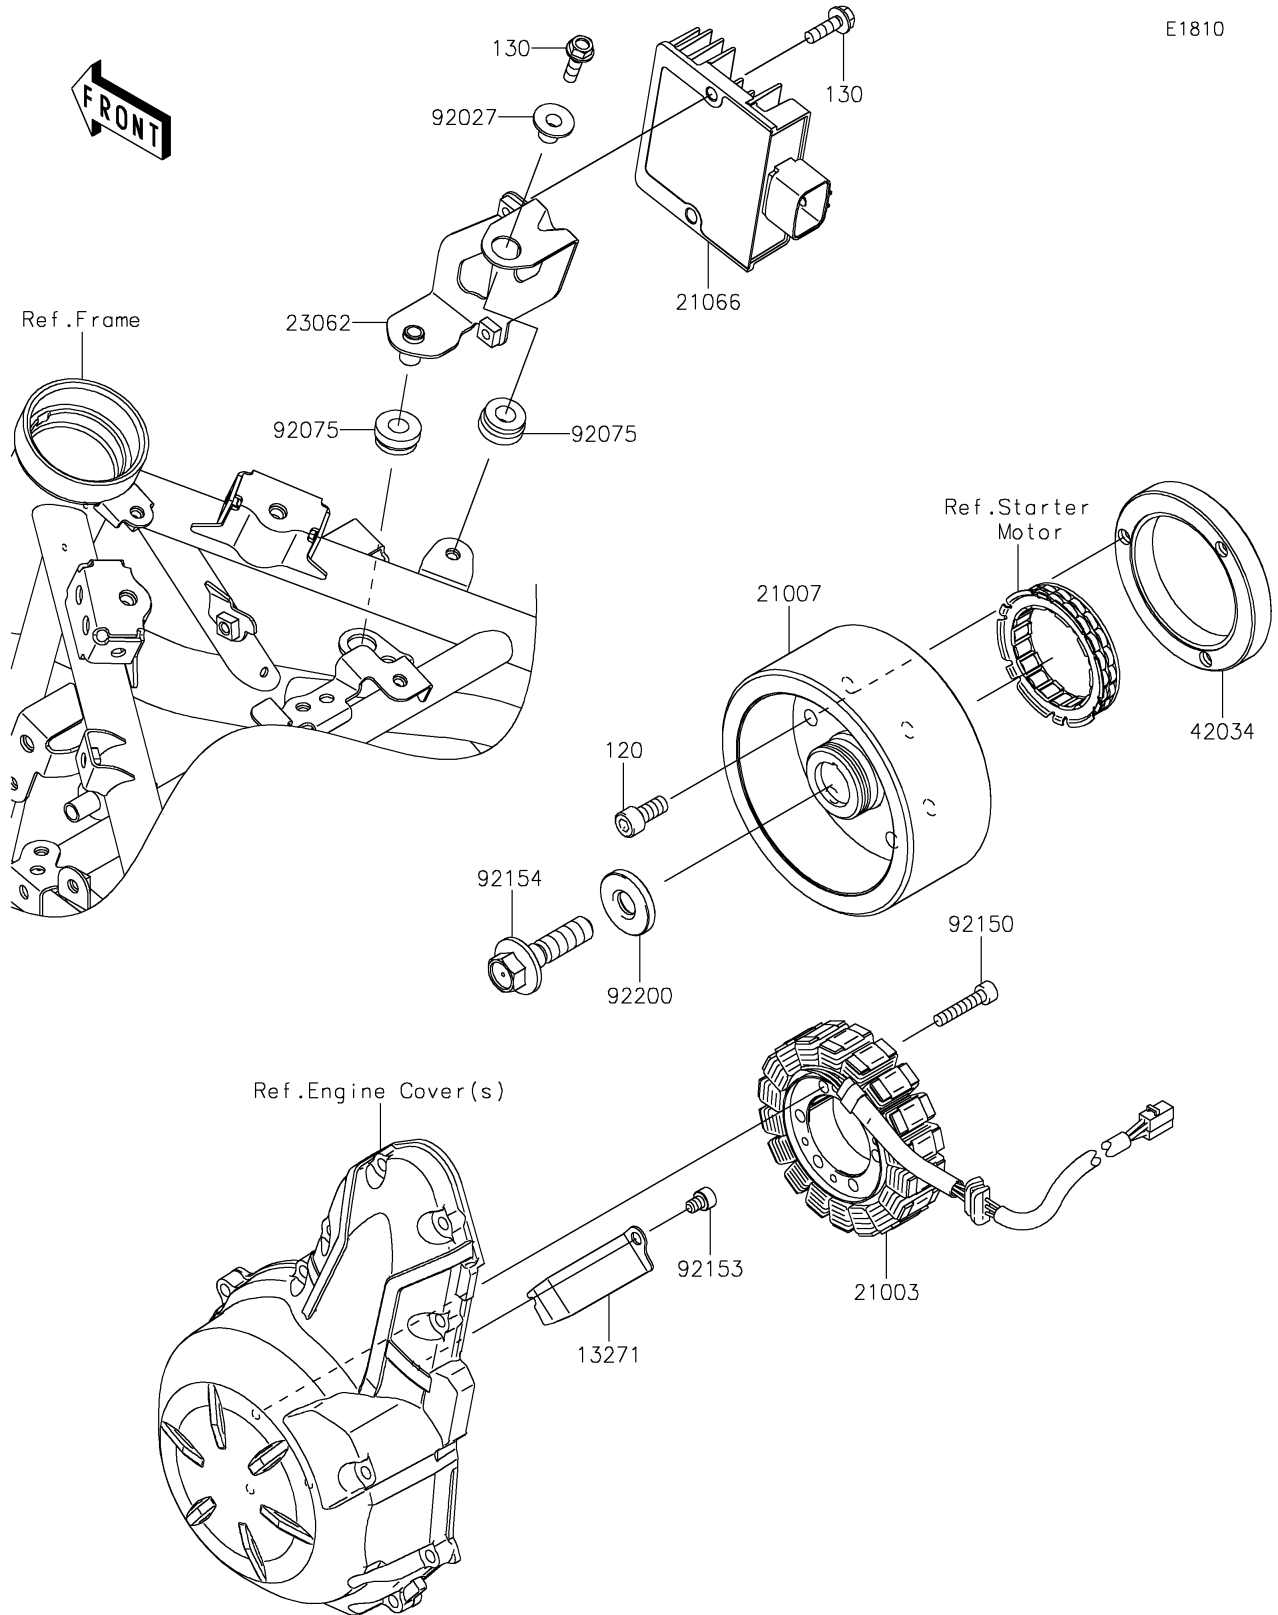

2021 Ninja® 650 PARTS DIAGRAM

Generator

2021 Ninja® 650 PARTS LIST

Generator

ITEM NAME	PART NUMBER	QUANTITY
BOLT-SOCKET,8X18 (Ref # 120)	120CA0818	3
BOLT-FLANGED,6X20 (Ref # 130)	130BA0620	3
PLATE (Ref # 13271)	13271-0952	1
STATOR (Ref # 21003)	21003-0164	1
ROTOR (Ref # 21007)	21007-0601	1
REGULATOR-VOLTAGE (Ref # 21066)	21066-0750	1
BRACKET-COMP,REGULATOR (Ref # 23062)	23062-0906	1
COUPLING (Ref # 42034)	42034-1143	1
COLLAR,FLANGED,L=12.1,BLACK (Ref # 92027)	92027-1651	1
DAMPER (Ref # 92075)	92075-277	2
BOLT,SOCKET,6X30 (Ref # 92150)	92150-1433	3
BOLT,SOCKET,6X8 (Ref # 92153)	92153-1414	1
BOLT,FLANGED,12X45 (Ref # 92154)	92154-1812	1
WASHER,12X33X5 (Ref # 92200)	92200-0220	1