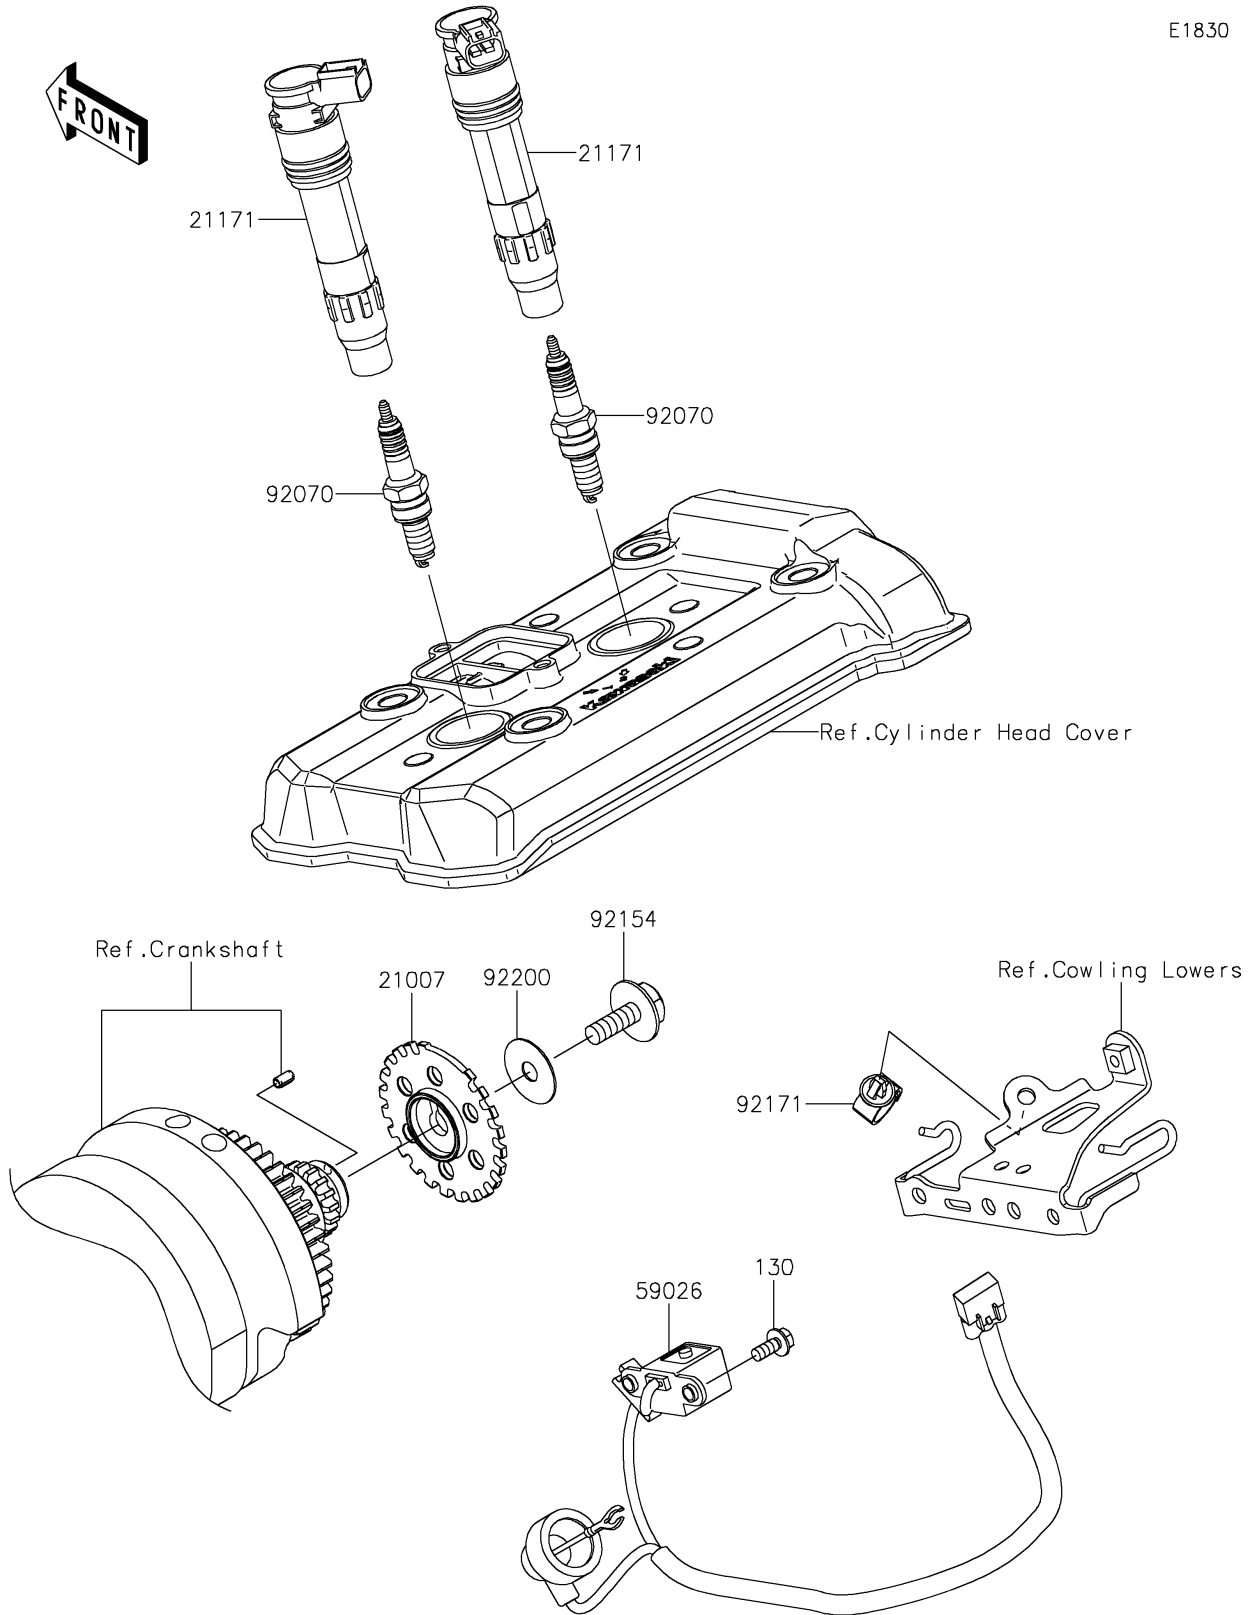

2021 Ninja® 650 PARTS DIAGRAM

Ignition System

E1830

2021 Ninja® 650 PARTS LIST

Ignition System

ITEM NAME	PART NUMBER	QUANTITY
BOLT-FLANGED,5X12 (Ref # 130)	130BA0512	2
ROTOR,PULSING (Ref # 21007)	21007-0053	1
COIL-ASSY-IGNITION (Ref # 21171)	21171-0033	2
COIL-PULSING (Ref # 59026)	59026-0045	1
PLUG-SPARK,CR9EIA(NGK) (Ref # 92070)	92070-0014	2
BOLT,FLANGED,8X23 (Ref # 92154)	92154-0187	1
CLAMP,13MM DIA. (Ref # 92171)	92171-1415	1
WASHER,8.5X28X0.8 (Ref # 92200)	92200-0274	1