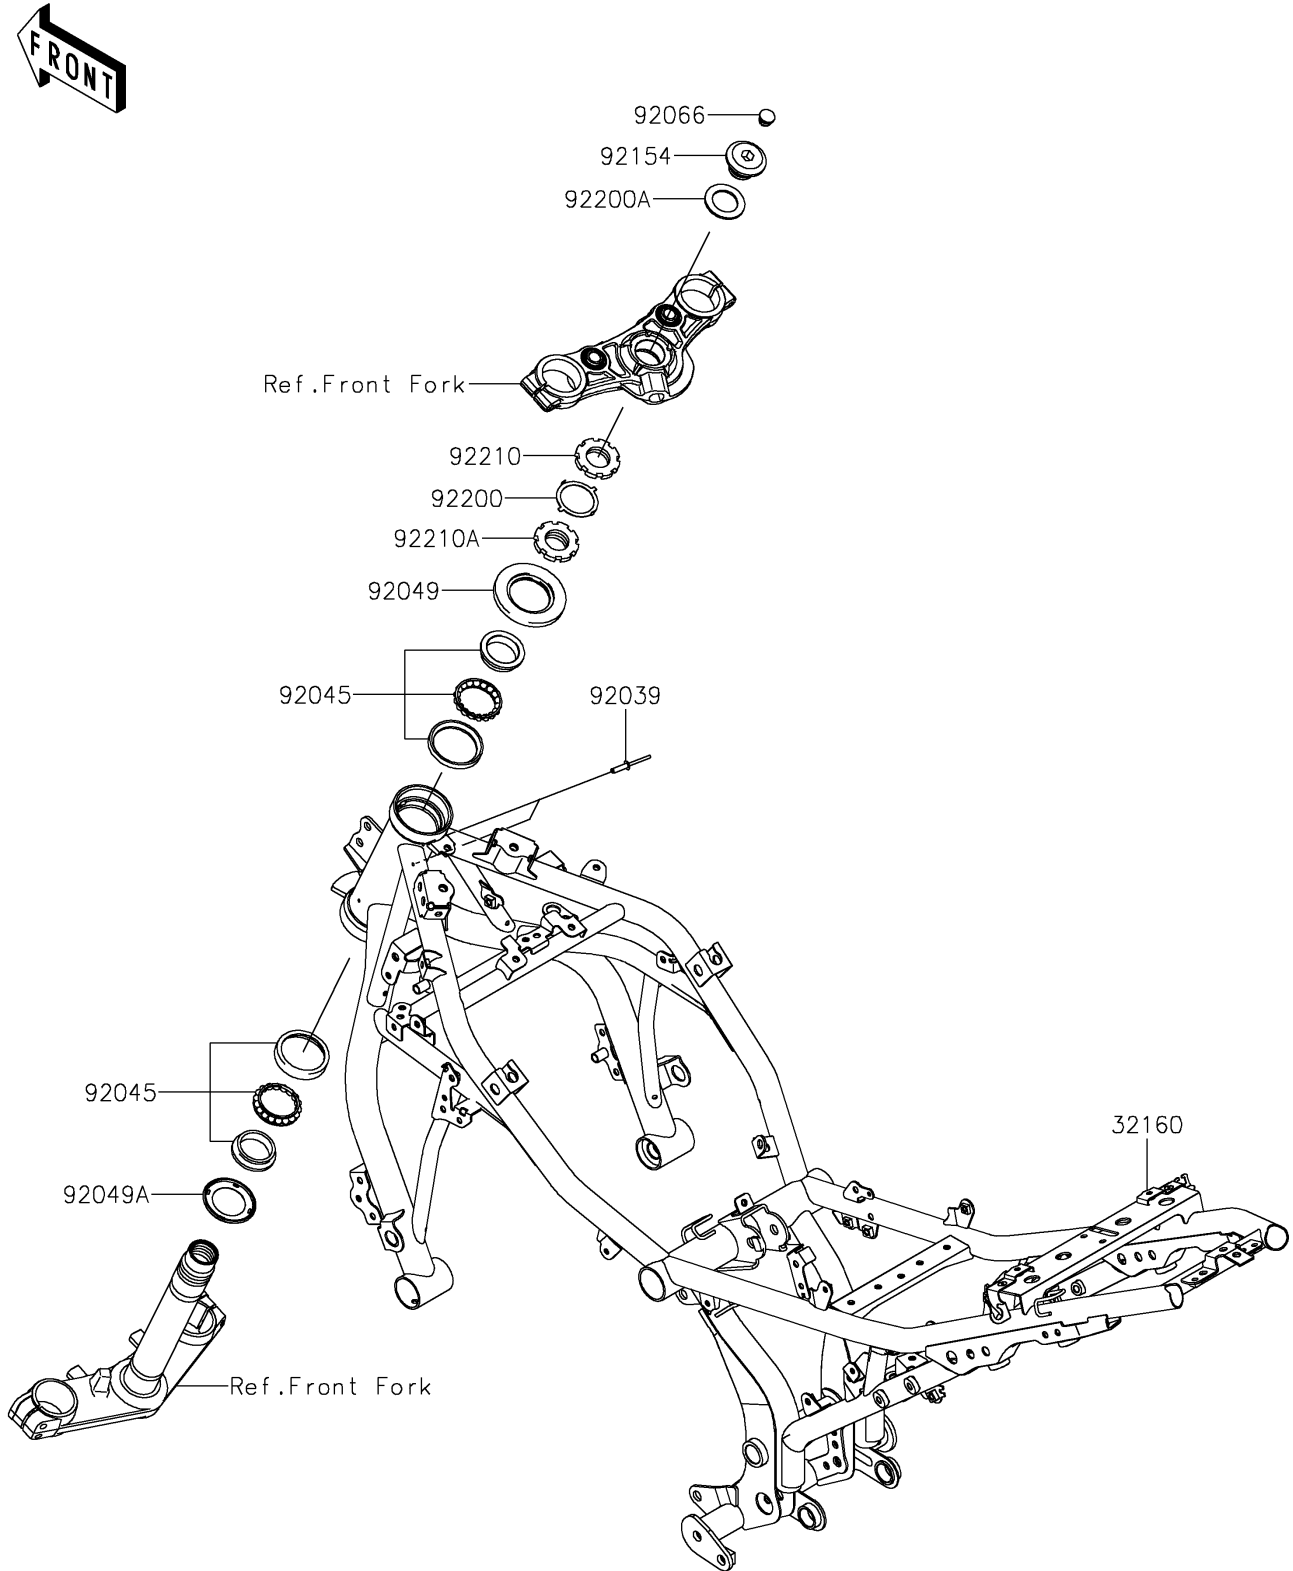

2021 Ninja® 650 PARTS DIAGRAM

Frame

F2120

2021 Ninja® 650 PARTS LIST

Frame

ITEM NAME	PART NUMBER	QUANTITY
FRAME-COMP,F.S.BLACK (Ref # 32160)	32160-1856-18R	1
RIVET (Ref # 92039)	92039-1251	2
BEARING-BALL,SF07A17PX1V1 (Ref # 92045)	92045-1384	2
SEAL-OIL (Ref # 92049)	92049-0131	1
SEAL-OIL (Ref # 92049A)	92049-0137	1
PLUG (Ref # 92066)	92066-0071	1
BOLT,26MM (Ref # 92154)	92154-3818	1
WASHER (Ref # 92200)	92200-0036	1
WASHER,27X42X2.3 (Ref # 92200A)	92200-0753	1
NUT,STEERING STEM,35MM (Ref # 92210)	92210-0534	1
NUT,STEERING STEM,35MM (Ref # 92210A)	92210-0535	1