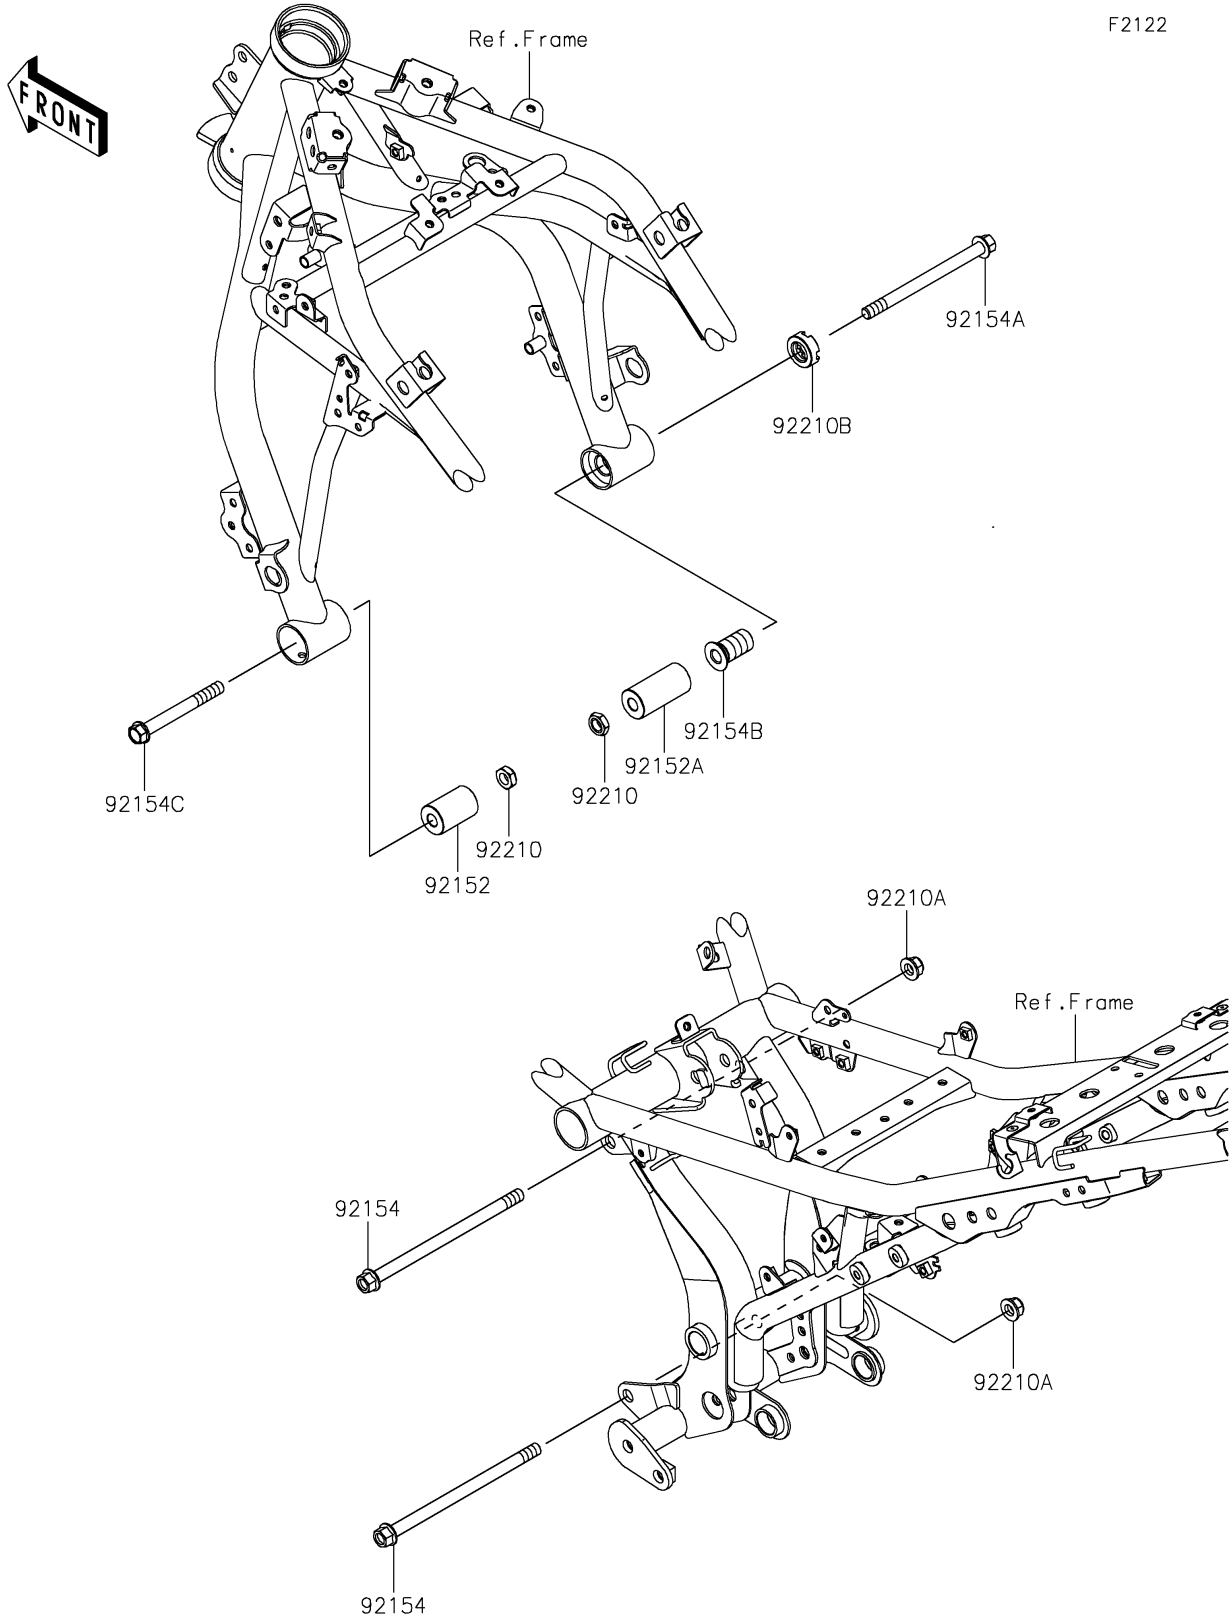

# 2021 Ninja® 650 PARTS DIAGRAM

Engine Mount

F2122

## 2021 Ninja® 650 PARTS LIST

### Engine Mount

ITEM NAME	PART NUMBER	QUANTITY
COLLAR,10.5X26X40 (Ref # 92152)	92152-2230	1
COLLAR,10.5X26X54 (Ref # 92152A)	92152-2231	1
BOLT,FLANGED,10X170 (Ref # 92154)	92154-0840	2
BOLT,FLANGED,10X132 (Ref # 92154A)	92154-2167	1
BOLT,ADJUST,18X35 (Ref # 92154B)	92154-2168	1
BOLT,FLANGED,10X90 (Ref # 92154C)	92154-2645	1
NUT,LOCK,10MM (Ref # 92210)	92210-0784	2
NUT,LOCK,FLANGED,10MM (Ref # 92210A)	92210-1081	2
NUT,18MM (Ref # 92210B)	92210-1203	1