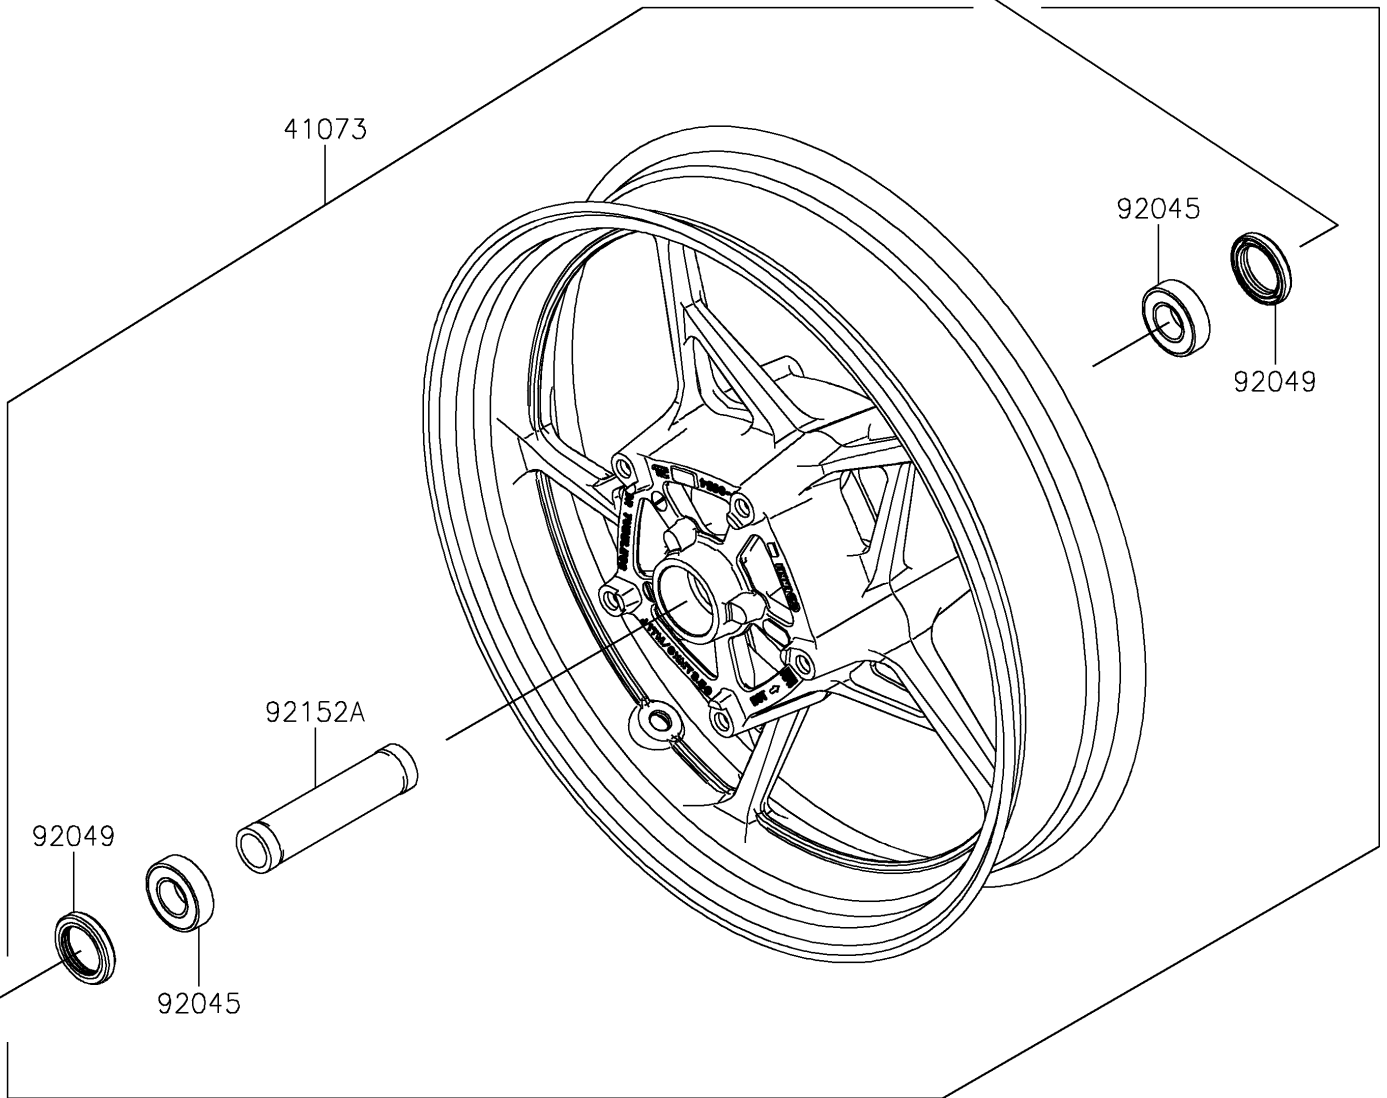

2021 Ninja® 650 PARTS DIAGRAM

Front Wheel

Ref. Tires

F2230

41068

92152

41073

92045

92049

92152A

92049

92045

92152

2021 Ninja® 650 PARTS LIST

Front Wheel

ITEM NAME	PART NUMBER	QUANTITY
AXLE,FR,20X209 (Ref # 41068)	41068-0616	1
WHEEL-ASSY,FR,G.BLACK (Ref # 41073)	41073-0703-QT	1
BEARING-BALL,20X42X12 (Ref # 92045)	92045-0820	2
SEAL-OIL,BJN30427 (Ref # 92049)	92049-0130	2
COLLAR,20X30X15.5 (Ref # 92152)	92152-0946	2
COLLAR,20.2X27.2X115 (Ref # 92152A)	92152-2227	1