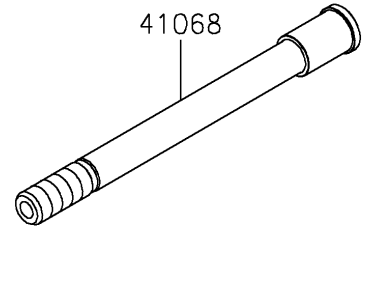

2021 Ninja® 650 PARTS DIAGRAM

Front Wheel

Ref. Tires

F2230

41068

92152

41073

92045

92049

92152A

92049

92045

92152

2021 Ninja® 650 PARTS LIST

Front Wheel

ITEM NAME	PART NUMBER	QUANTITY
AXLE,FR,20X209 (Ref # 41068)	41068-0616	1
WHEEL-ASSY,FR,G.BLACK (Ref # 41073)	41073-0703-QT	1
BEARING-BALL,20X42X12 (Ref # 92045)	92045-0820	2
SEAL-OIL,BJN30427 (Ref # 92049)	92049-0130	2
COLLAR,20X30X15.5 (Ref # 92152)	92152-0946	2
COLLAR,20.2X27.2X115 (Ref # 92152A)	92152-2227	1