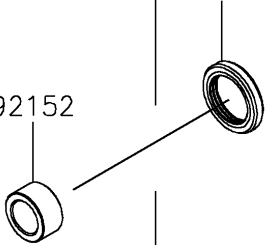

41073

92045

92049

92152A

92049

92045

92152