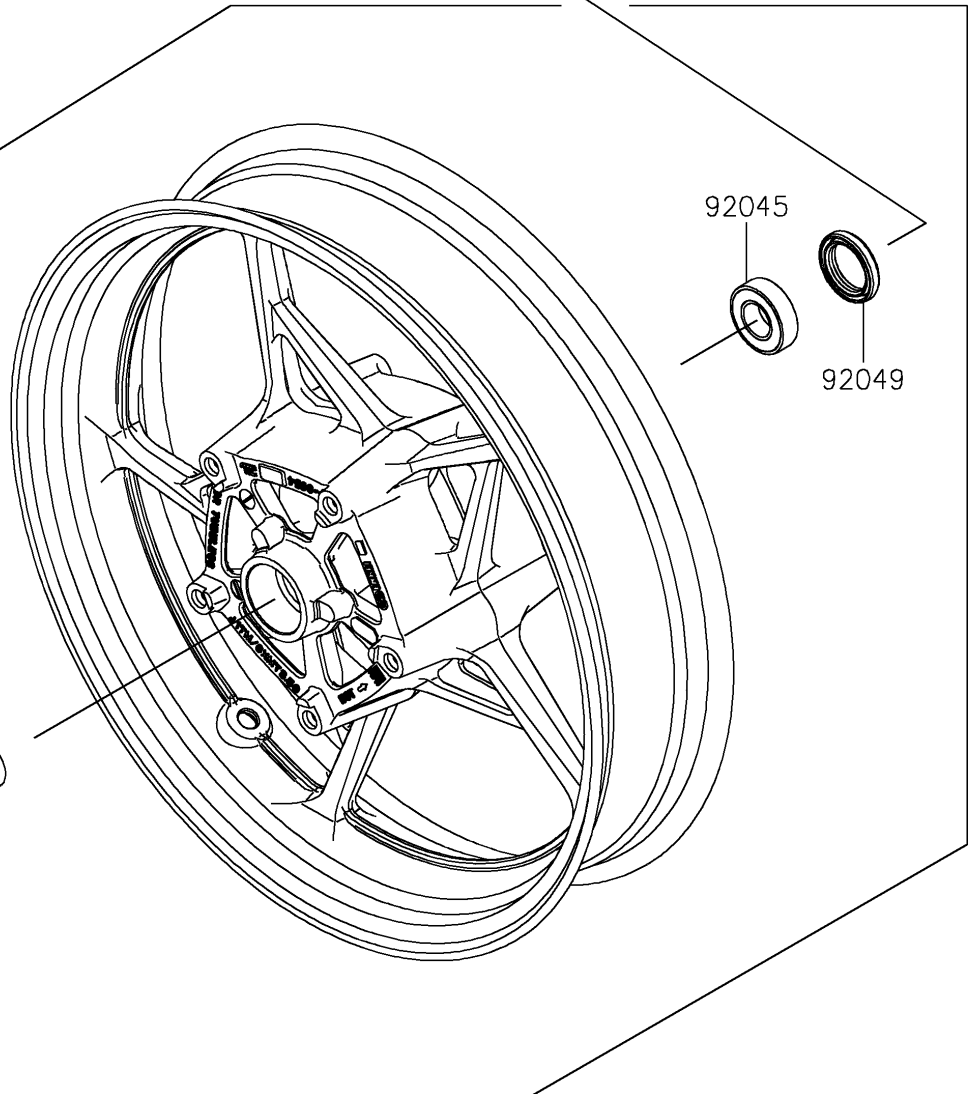

41073

92045

92049

92152A

92049

92045

92152