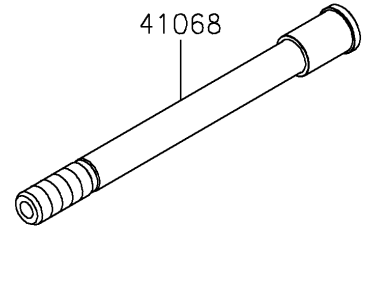

# 2021 Ninja® 650 PARTS DIAGRAM

Front Wheel

Ref. Tires

F2230

41068

92152

41073

92045

### Front Wheel

ITEM NAME	PART NUMBER	QUANTITY
AXLE,FR,20X209 (Ref # 41068)	41068-0616	1
WHEEL-ASSY,FR,G.BLACK (Ref # 41073)	41073-0703-QT	1
BEARING-BALL,20X42X12 (Ref # 92045)	92045-0820	2
SEAL-OIL,BJN30427 (Ref # 92049)	92049-0130	2
COLLAR,20X30X15.5 (Ref # 92152)	92152-0946	2
COLLAR,20.2X27.2X115 (Ref # 92152A)	92152-2227	1