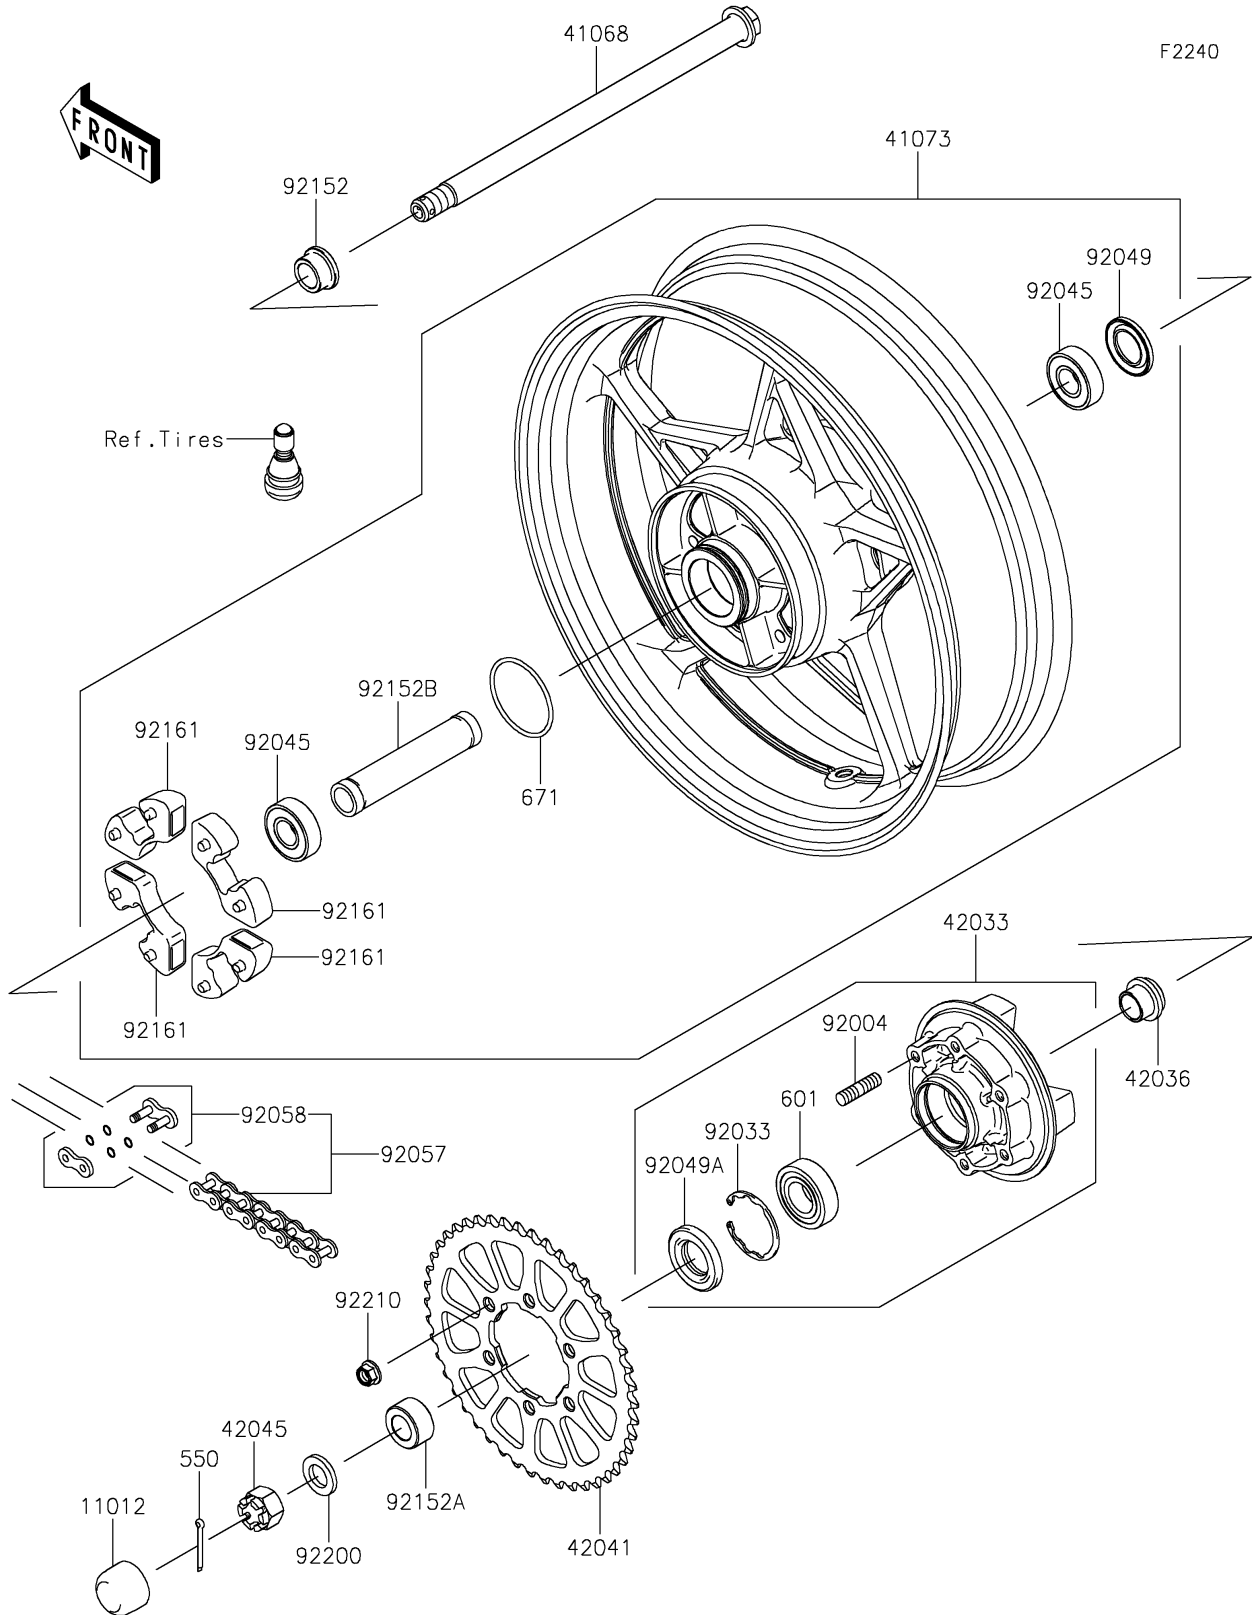

2021 Ninja® 650 PARTS DIAGRAM

Rear Wheel/Chain

2021 Ninja® 650 PARTS LIST

Rear Wheel/Chain

ITEM NAME	PART NUMBER	QUANTITY
CAP,AXLE NUT (Ref # 11012)	11012-1590	1
AXLE,RR,20X339.9 (Ref # 41068)	41068-0617	1
WHEEL-ASSY,RR,G.BLACK (Ref # 41073)	41073-0704-QT	1
COUPLING-ASSY,RR HUB (Ref # 42033)	42033-0570	1
SLEEVE,RR HUB,L=23 (Ref # 42036)	42036-1251	1
SPROCKET-HUB,46T (Ref # 42041)	42041-0177	1
NUT,CASTLE,18MM (Ref # 42045)	42045-018	1
PIN-COTTER,4.0X35 (Ref # 550)	550AA4035	1
BEARING-BALL (Ref # 601)	601B6205UU	1
O RING,60MM (Ref # 671)	671B2560	1
STUD,10X19 (Ref # 92004)	92004-0048	6
RING-SNAP,52MM (Ref # 92033)	92033-1043	1
BEARING-BALL,20X47X14 (Ref # 92045)	92045-0821	2
SEAL-OIL,28 47 5 (Ref # 92049)	92049-0140	1
SEAL-OIL (Ref # 92049A)	92049-1287	1
CHAIN,DRIVE,DID520VEX114L (Ref # 92057)	92057-0695	1
JOINT-CHAIN (Ref # 92058)	92058-0044	1
COLLAR,RR AXLE,RH,L=17 (Ref # 92152)	92152-0302	1
COLLAR,20X35X18 (Ref # 92152A)	92152-0751	1
COLLAR,20.2X27.2X133 (Ref # 92152B)	92152-2228	1
DAMPER,SHOCK,RR HUB (Ref # 92161)	92161-0303	4
WASHER,19X32X4 (Ref # 92200)	92200-1865	1
NUT,LOCK,FLANGED,10MM (Ref # 92210)	92210-0276	6