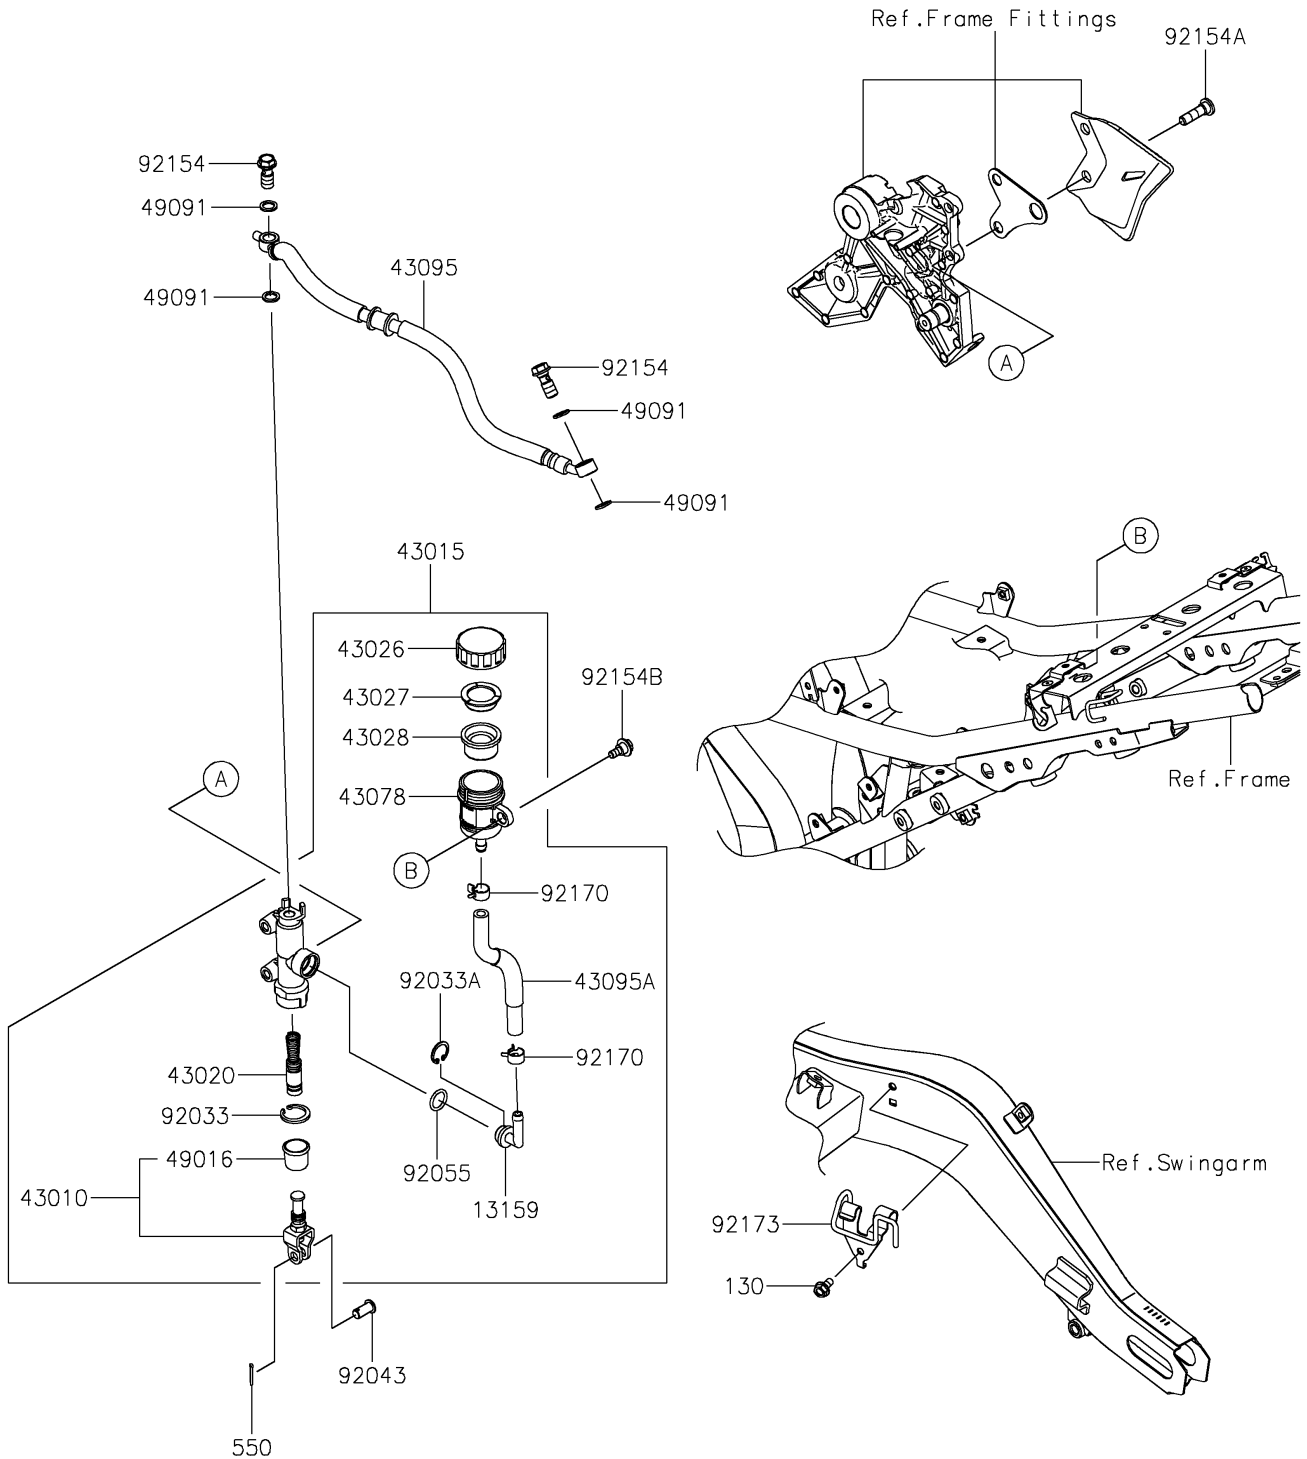

2021 Ninja® 650 PARTS DIAGRAM

Rear Master Cylinder

F2293

2021 Ninja® 650 PARTS LIST

Rear Master Cylinder

ITEM NAME	PART NUMBER	QUANTITY
BOLT-FLANGED,6X12 (Ref # 130)	130BA0612	1
CONNECTOR (Ref # 13159)	13159-1056	1
ROD-ASSY-BRAKE (Ref # 43010)	43010-0020	1
CYLINDER-ASSY-MASTER,RR (Ref # 43015)	43015-0754	1
PISTON-COMP-BRAKE (Ref # 43020)	43020-1094	1
CAP-BRAKE (Ref # 43026)	43026-0009	1
PLATE-DIAPHRAGM (Ref # 43027)	43027-1053	1
DIAPHRAGM (Ref # 43028)	43028-1065	1
RESERVOIR (Ref # 43078)	43078-0060	1
HOSE-BRAKE,RR,436MM (Ref # 43095)	43095-0965	1
HOSE-BRAKE,RR M/CYL. (Ref # 43095A)	43095-0969	1
COVER-SEAL,BRAKE PISTON (Ref # 49016)	49016-1103	1
WASHER-SEAL,10.1X14.5X1.5 (Ref # 49091)	49091-0001	4
PIN-COTTER,2.0X15 (Ref # 550)	550AA2015	1
RING-SNAP,20.9X24.6X1.2 (Ref # 92033)	92033-0079	1
RING-SNAP,20.5MM (Ref # 92033A)	92033-1186	1
PIN (Ref # 92043)	92043-0182	1
RING-O,14.8X2.4 (Ref # 92055)	92055-0741	1
BOLT,OIL,L=23 (Ref # 92154)	92154-0226	2
BOLT,SOCKET,8X30 (Ref # 92154A)	92154-0843	2
BOLT (Ref # 92154B)	92154-0929	1
CLAMP,HOSE (Ref # 92170)	92170-1091	2
CLAMP (Ref # 92173)	92173-2291	1