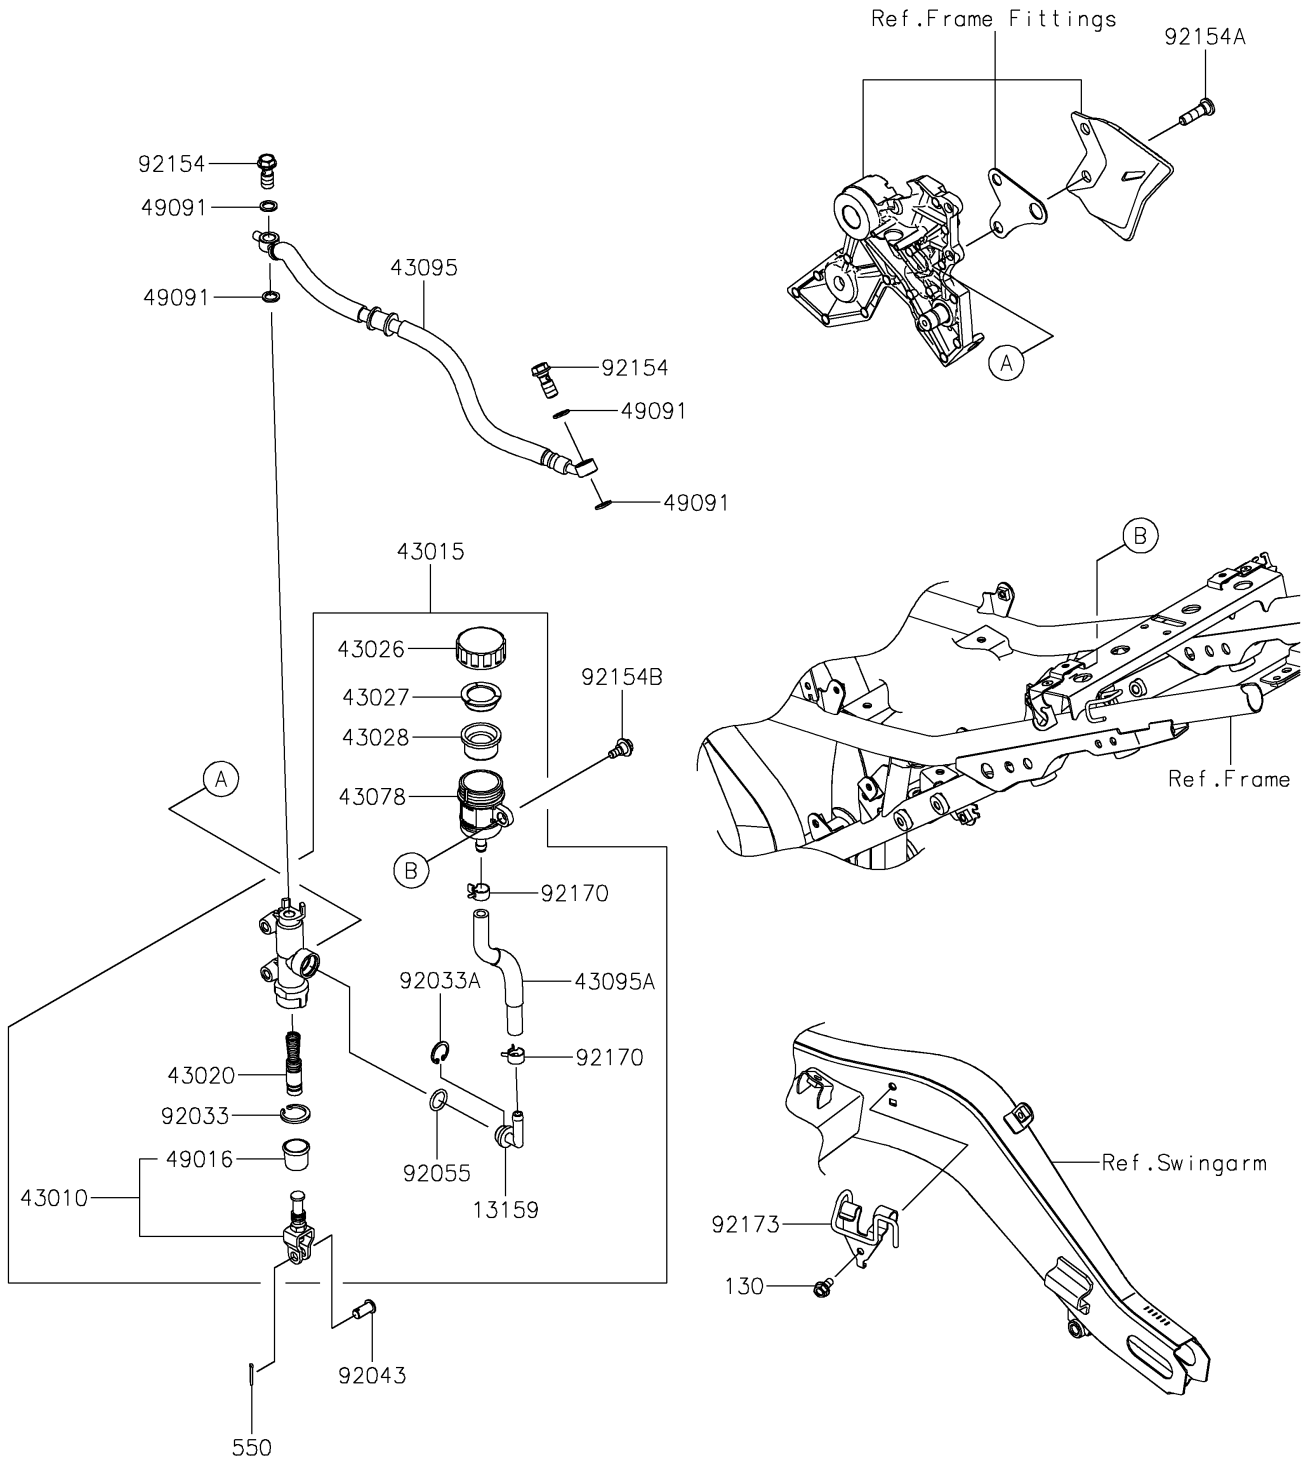

# 2021 Ninja® 650 PARTS DIAGRAM

Rear Master Cylinder

F2293

## 2021 Ninja® 650 PARTS LIST

### Rear Master Cylinder

ITEM NAME	PART NUMBER	QUANTITY
BOLT-FLANGED,6X12 (Ref # 130)	130BA0612	1
CONNECTOR (Ref # 13159)	13159-1056	1
ROD-ASSY-BRAKE (Ref # 43010)	43010-0020	1
CYLINDER-ASSY-MASTER,RR (Ref # 43015)	43015-0754	1
PISTON-COMP-BRAKE (Ref # 43020)	43020-1094	1
CAP-BRAKE (Ref # 43026)	43026-0009	1
PLATE-DIAPHRAGM (Ref # 43027)	43027-1053	1
DIAPHRAGM (Ref # 43028)	43028-1065	1
RESERVOIR (Ref # 43078)	43078-0060	1
HOSE-BRAKE,RR,436MM (Ref # 43095)	43095-0965	1
HOSE-BRAKE,RR M/CYL. (Ref # 43095A)	43095-0969	1
COVER-SEAL,BRAKE PISTON (Ref # 49016)	49016-1103	1
WASHER-SEAL,10.1X14.5X1.5 (Ref # 49091)	49091-0001	4
PIN-COTTER,2.0X15 (Ref # 550)	550AA2015	1
RING-SNAP,20.9X24.6X1.2 (Ref # 92033)	92033-0079	1
RING-SNAP,20.5MM (Ref # 92033A)	92033-1186	1
PIN (Ref # 92043)	92043-0182	1
RING-O,14.8X2.4 (Ref # 92055)	92055-0741	1
BOLT,OIL,L=23 (Ref # 92154)	92154-0226	2
BOLT,SOCKET,8X30 (Ref # 92154A)	92154-0843	2
BOLT (Ref # 92154B)	92154-0929	1
CLAMP,HOSE (Ref # 92170)	92170-1091	2
CLAMP (Ref # 92173)	92173-2291	1