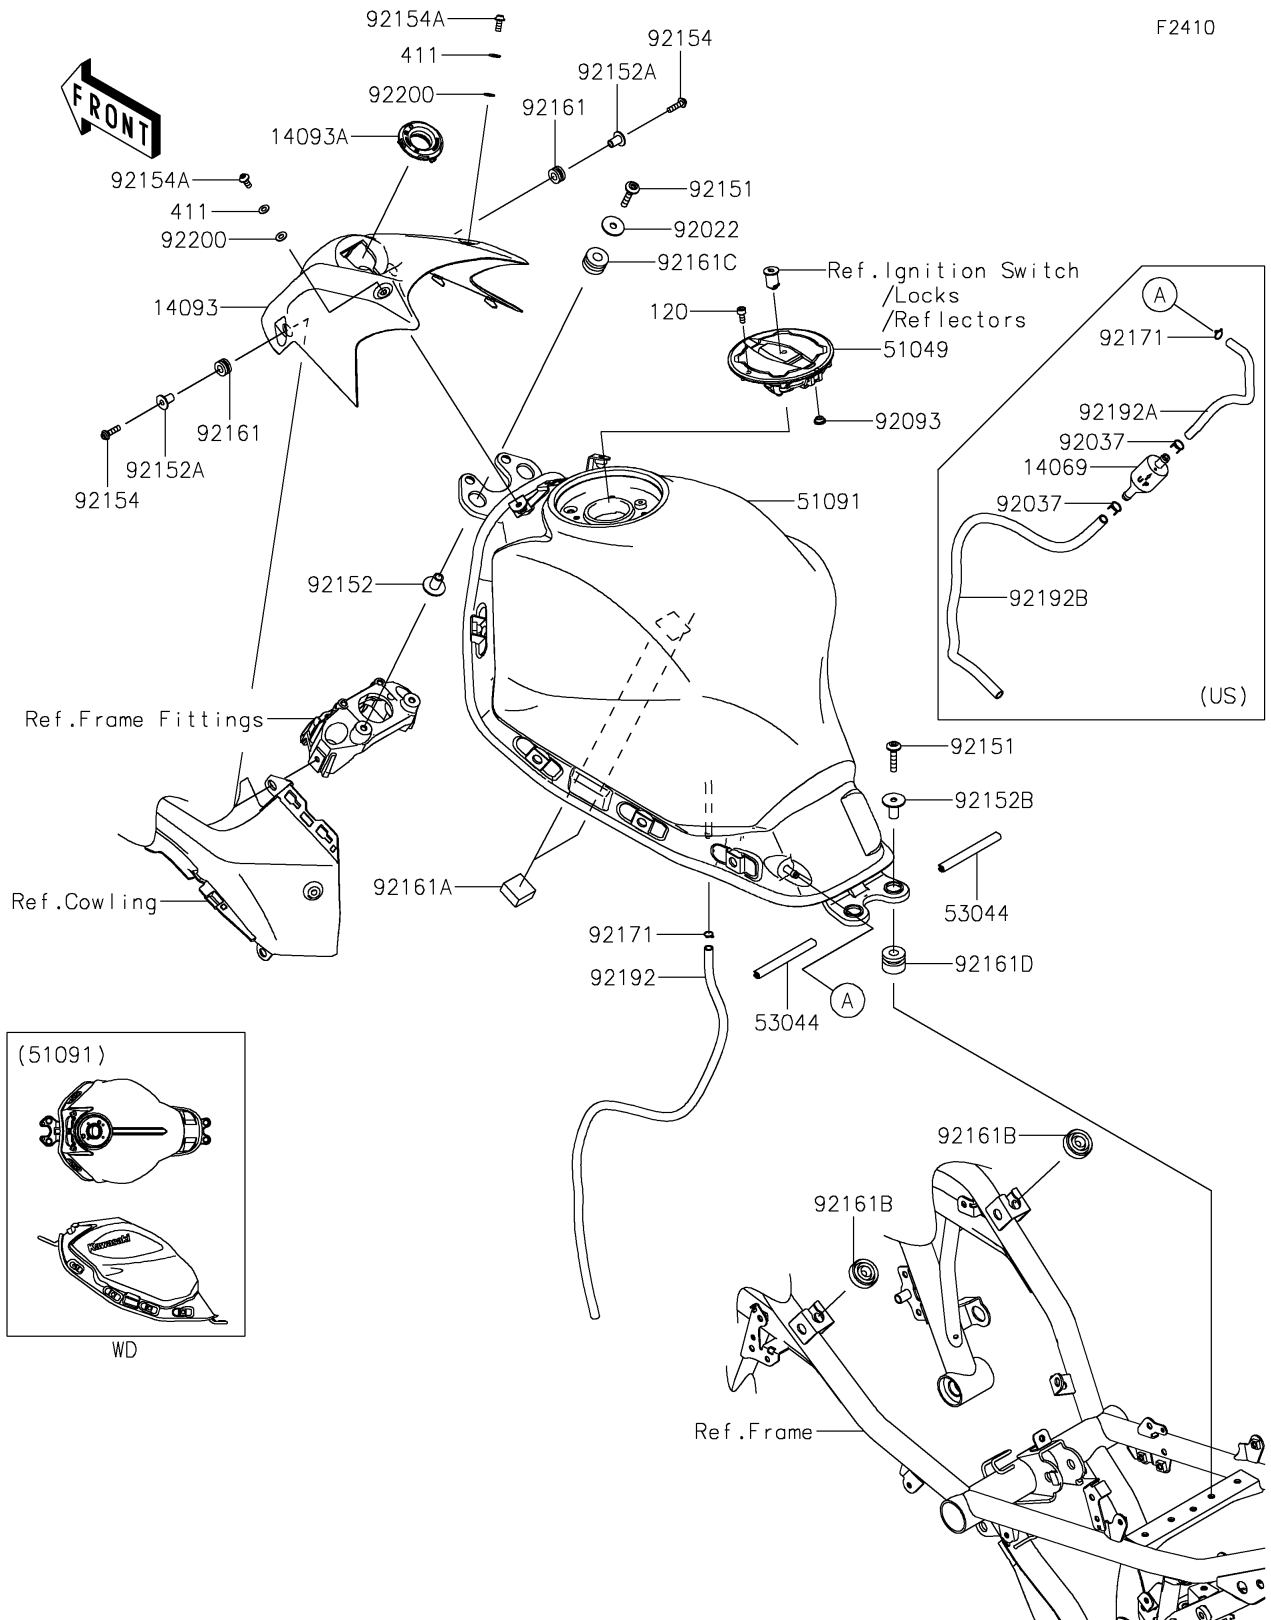

2021 Ninja® 650 PARTS DIAGRAM

Fuel Tank

2021 Ninja® 650 PARTS LIST

Fuel Tank

ITEM NAME	PART NUMBER	QUANTITY
BOLT-SOCKET,5X12 (Ref # 120)	120CA0512	4
COVER,TANK,M.S.BLACK (Ref # 14093)	14093-0483-660	1
COVER,IGNITION SW. (Ref # 14093A)	14093-0952	1
WASHER-PLAIN,5MM (Ref # 411)	411AA0500	2
CAP-TANK (Ref # 51049)	51049-0735	1
TANK-COMP-FUEL,M.G.GRAY (Ref # 51091)	51091-5353-45W	1
TRIM,L=85 (Ref # 53044)	53044-0556	2
WASHER,7X24X1.6 (Ref # 92022)	92022-228	2
SEAL,FUEL TANK CAP (Ref # 92093)	92093-1030	1
BOLT,SOCKET,6X30 (Ref # 92151)	92151-1605	4
COLLAR,6.5X10X17.6 (Ref # 92152)	92152-1655	2
COLLAR,5.6X16X14.2 (Ref # 92152A)	92152-2229	2
COLLAR,6.5X10X21.1 (Ref # 92152B)	92152-2325	2
BOLT,SOCKET,5X20 (Ref # 92154)	92154-0210	2
BOLT,SOCKET,5X12 (Ref # 92154A)	92154-1421	2
DAMPER,8X16X8.6 (Ref # 92161)	92161-0685	2
DAMPER,T=13 (Ref # 92161A)	92161-0792	2
DAMPER,14X30X10 (Ref # 92161B)	92161-1368	2
DAMPER,10X24X15 (Ref # 92161C)	92161-1482	2
DAMPER,10X24X19 (Ref # 92161D)	92161-1929	2
TUBE,6X9X620 (Ref # 92192)	92192-1085	1
WASHER,NYLON,5.3X11.5X0.5 (Ref # 92200)	92200-0006	2